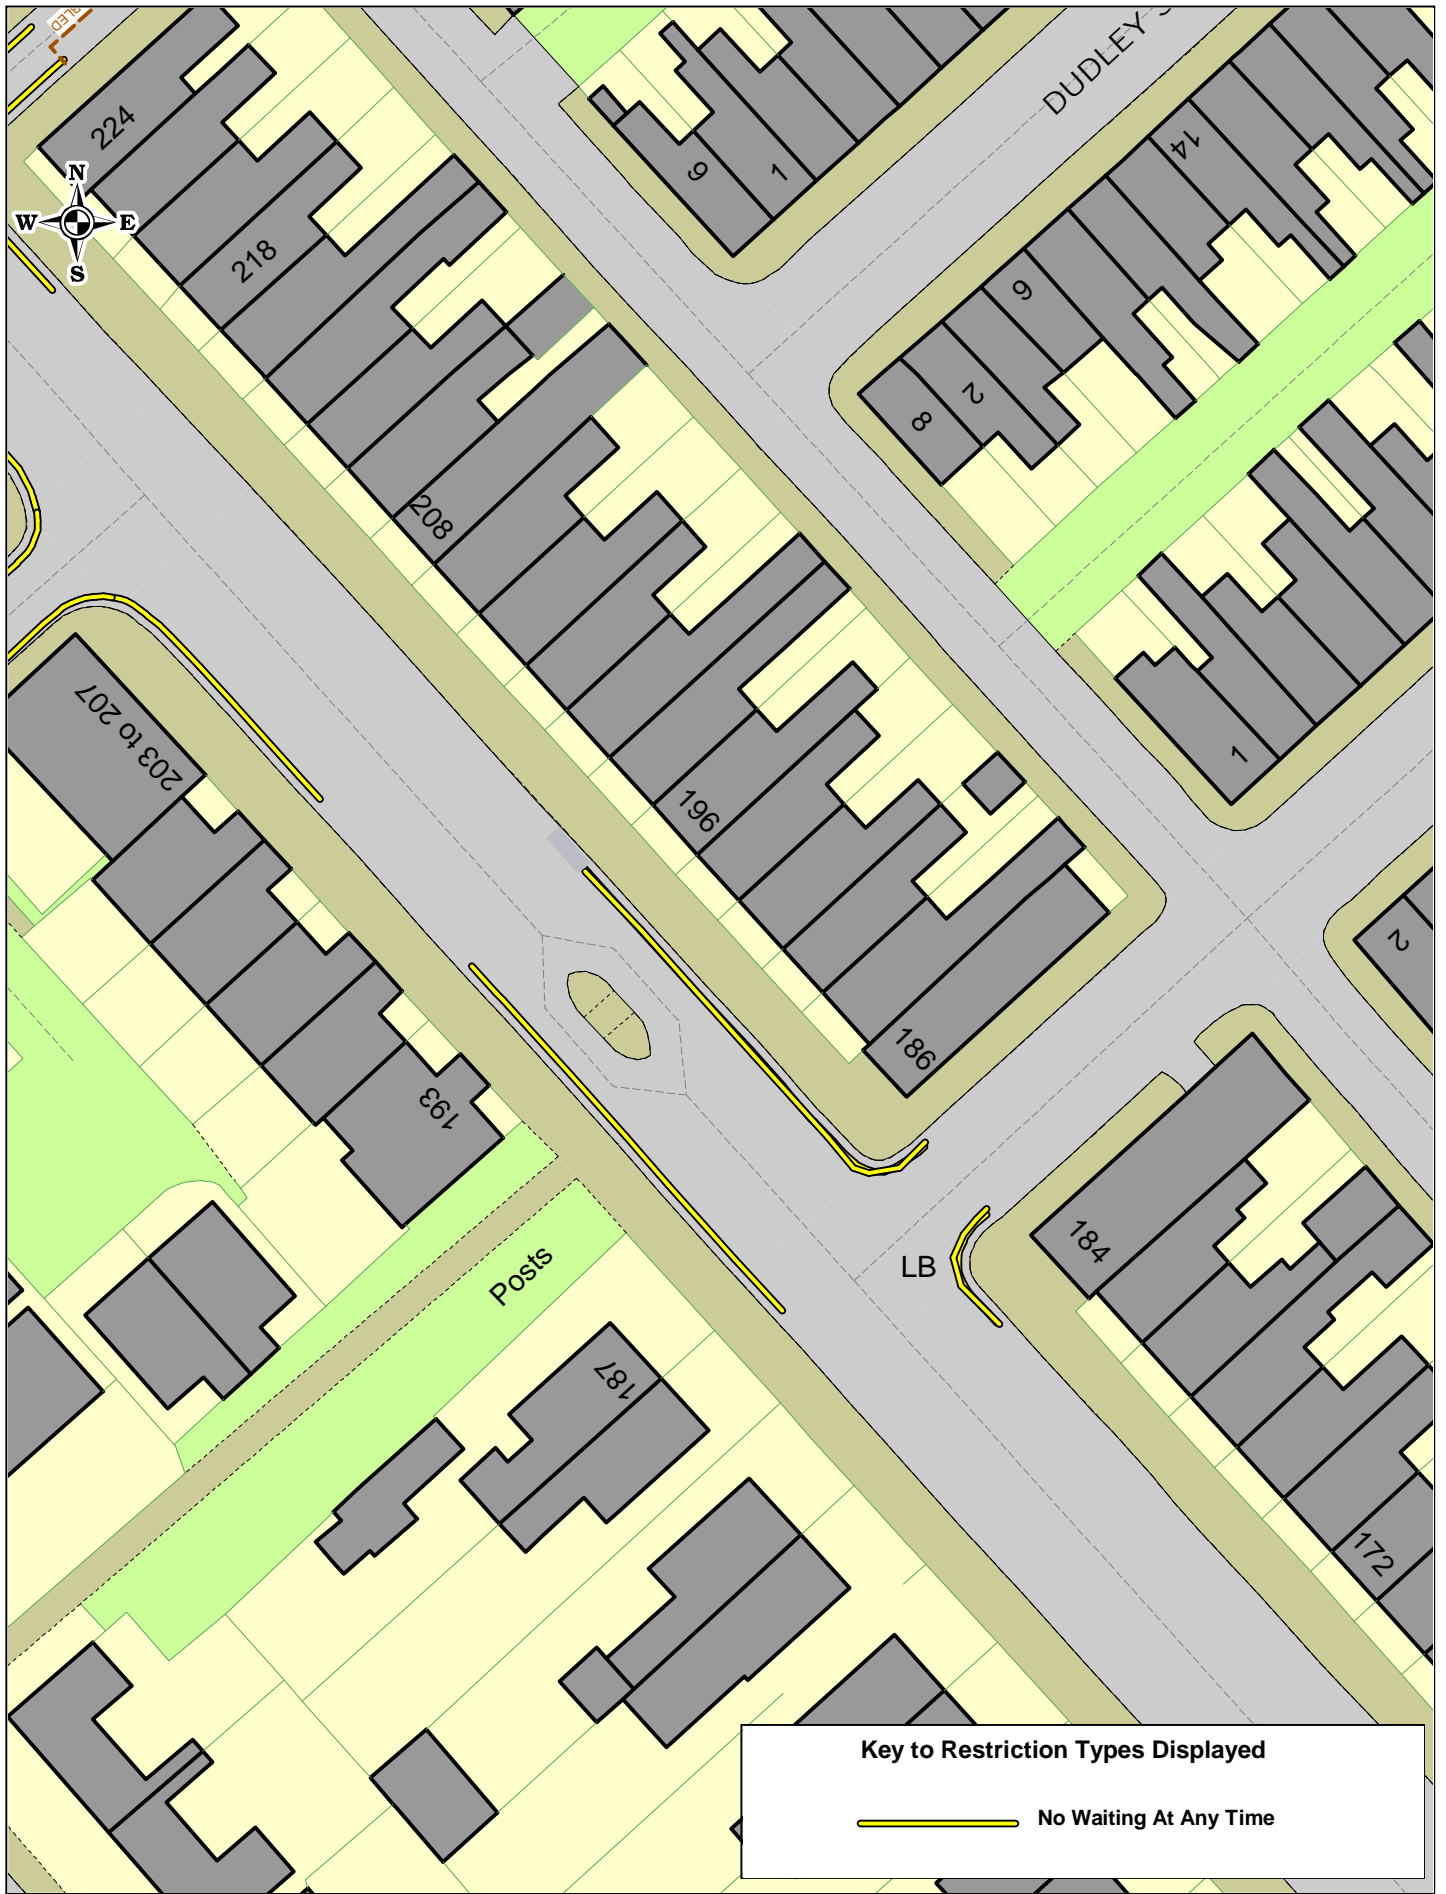

Key to Restriction Types Displayed

No Waiting At Any Time