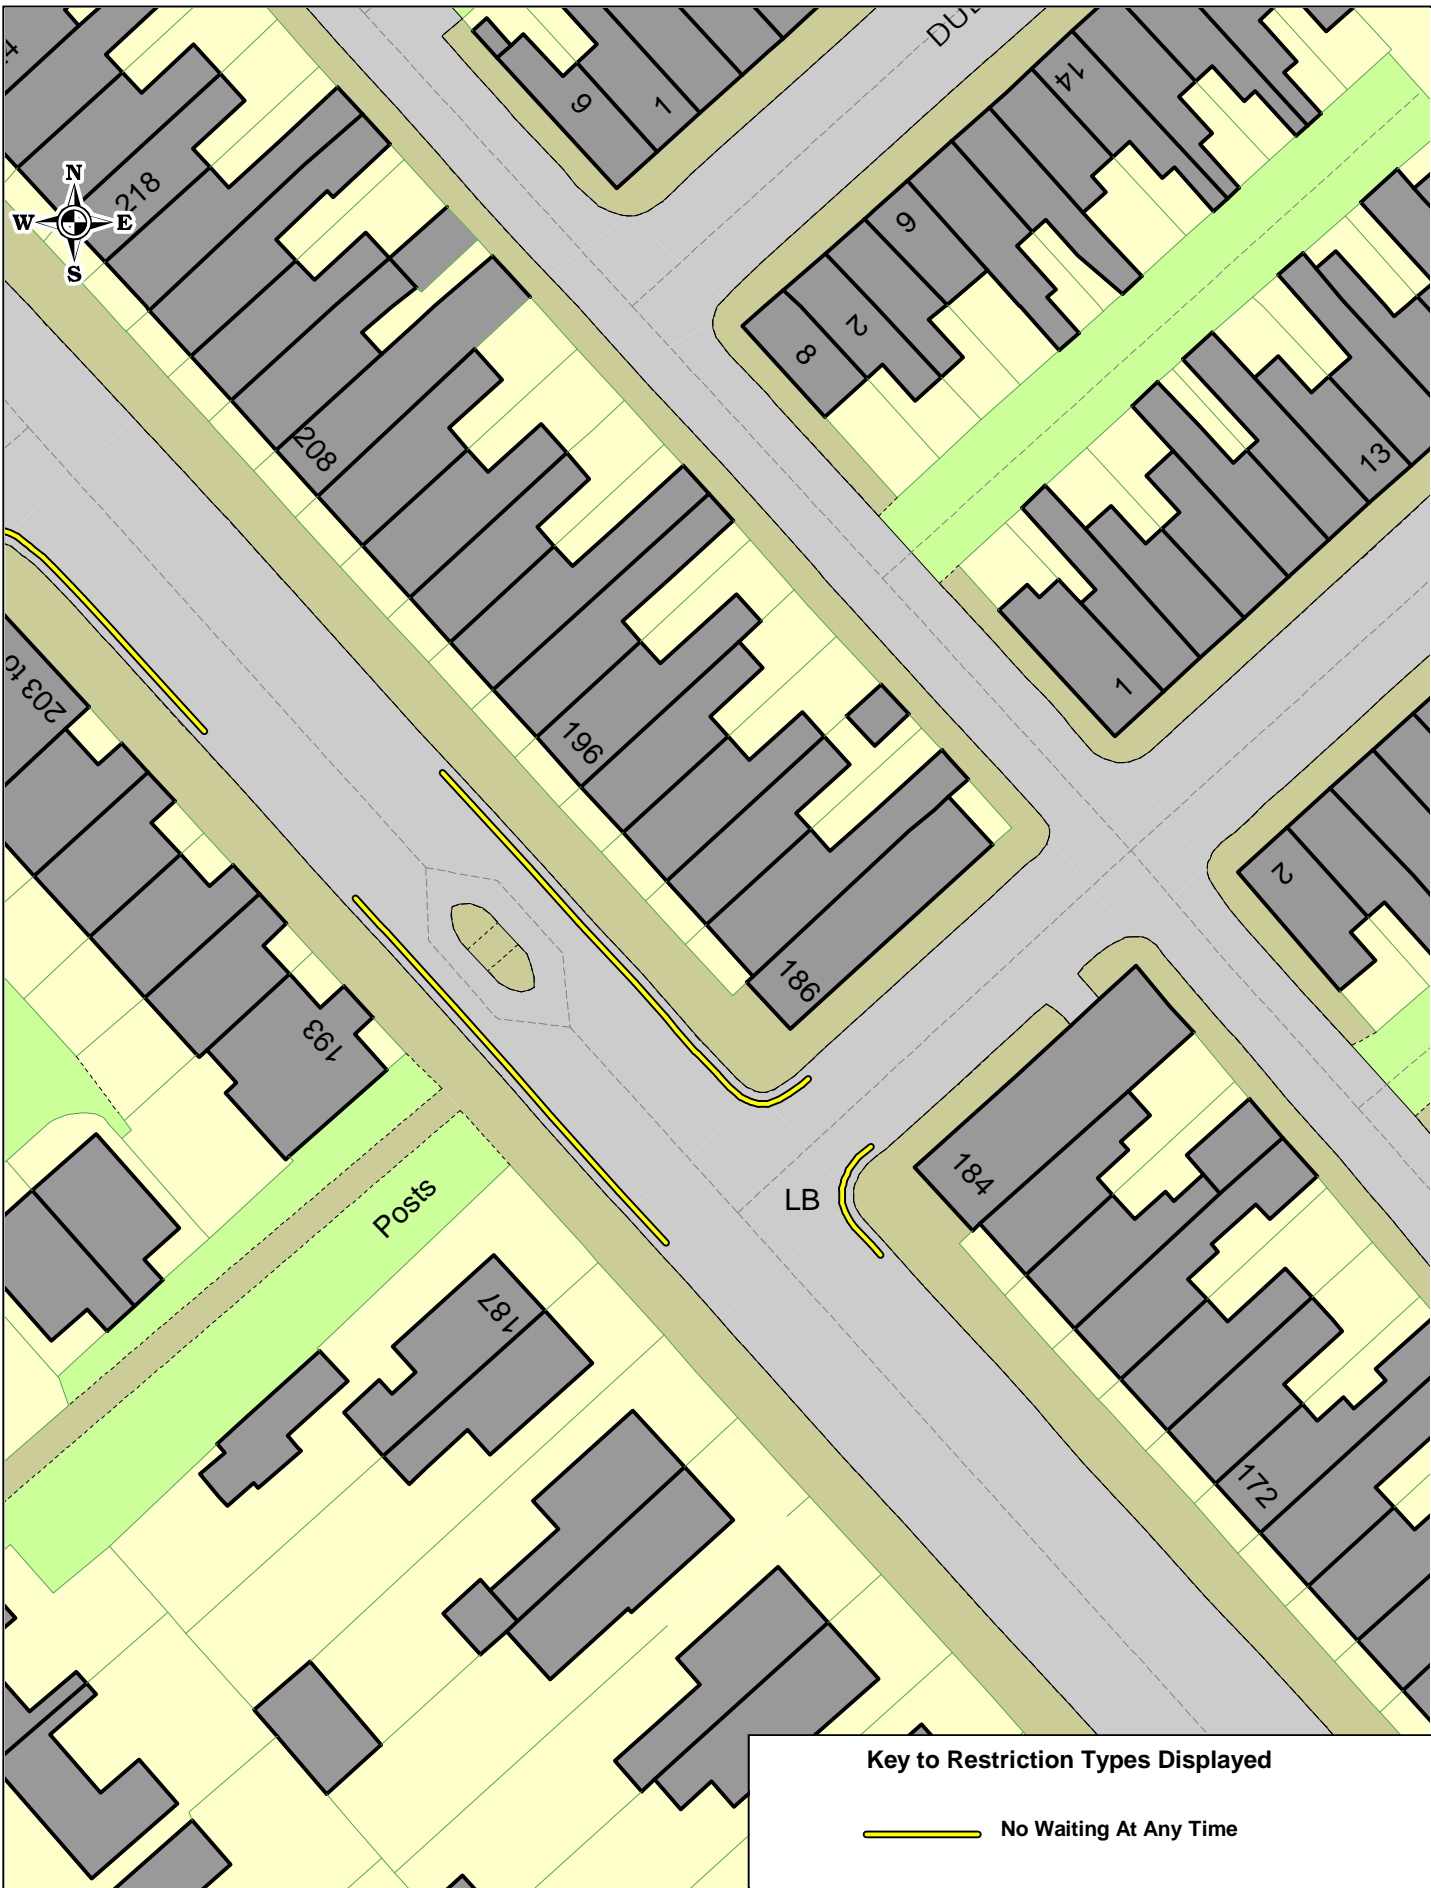

Key to Restriction Types Displayed

No Waiting At Any Time