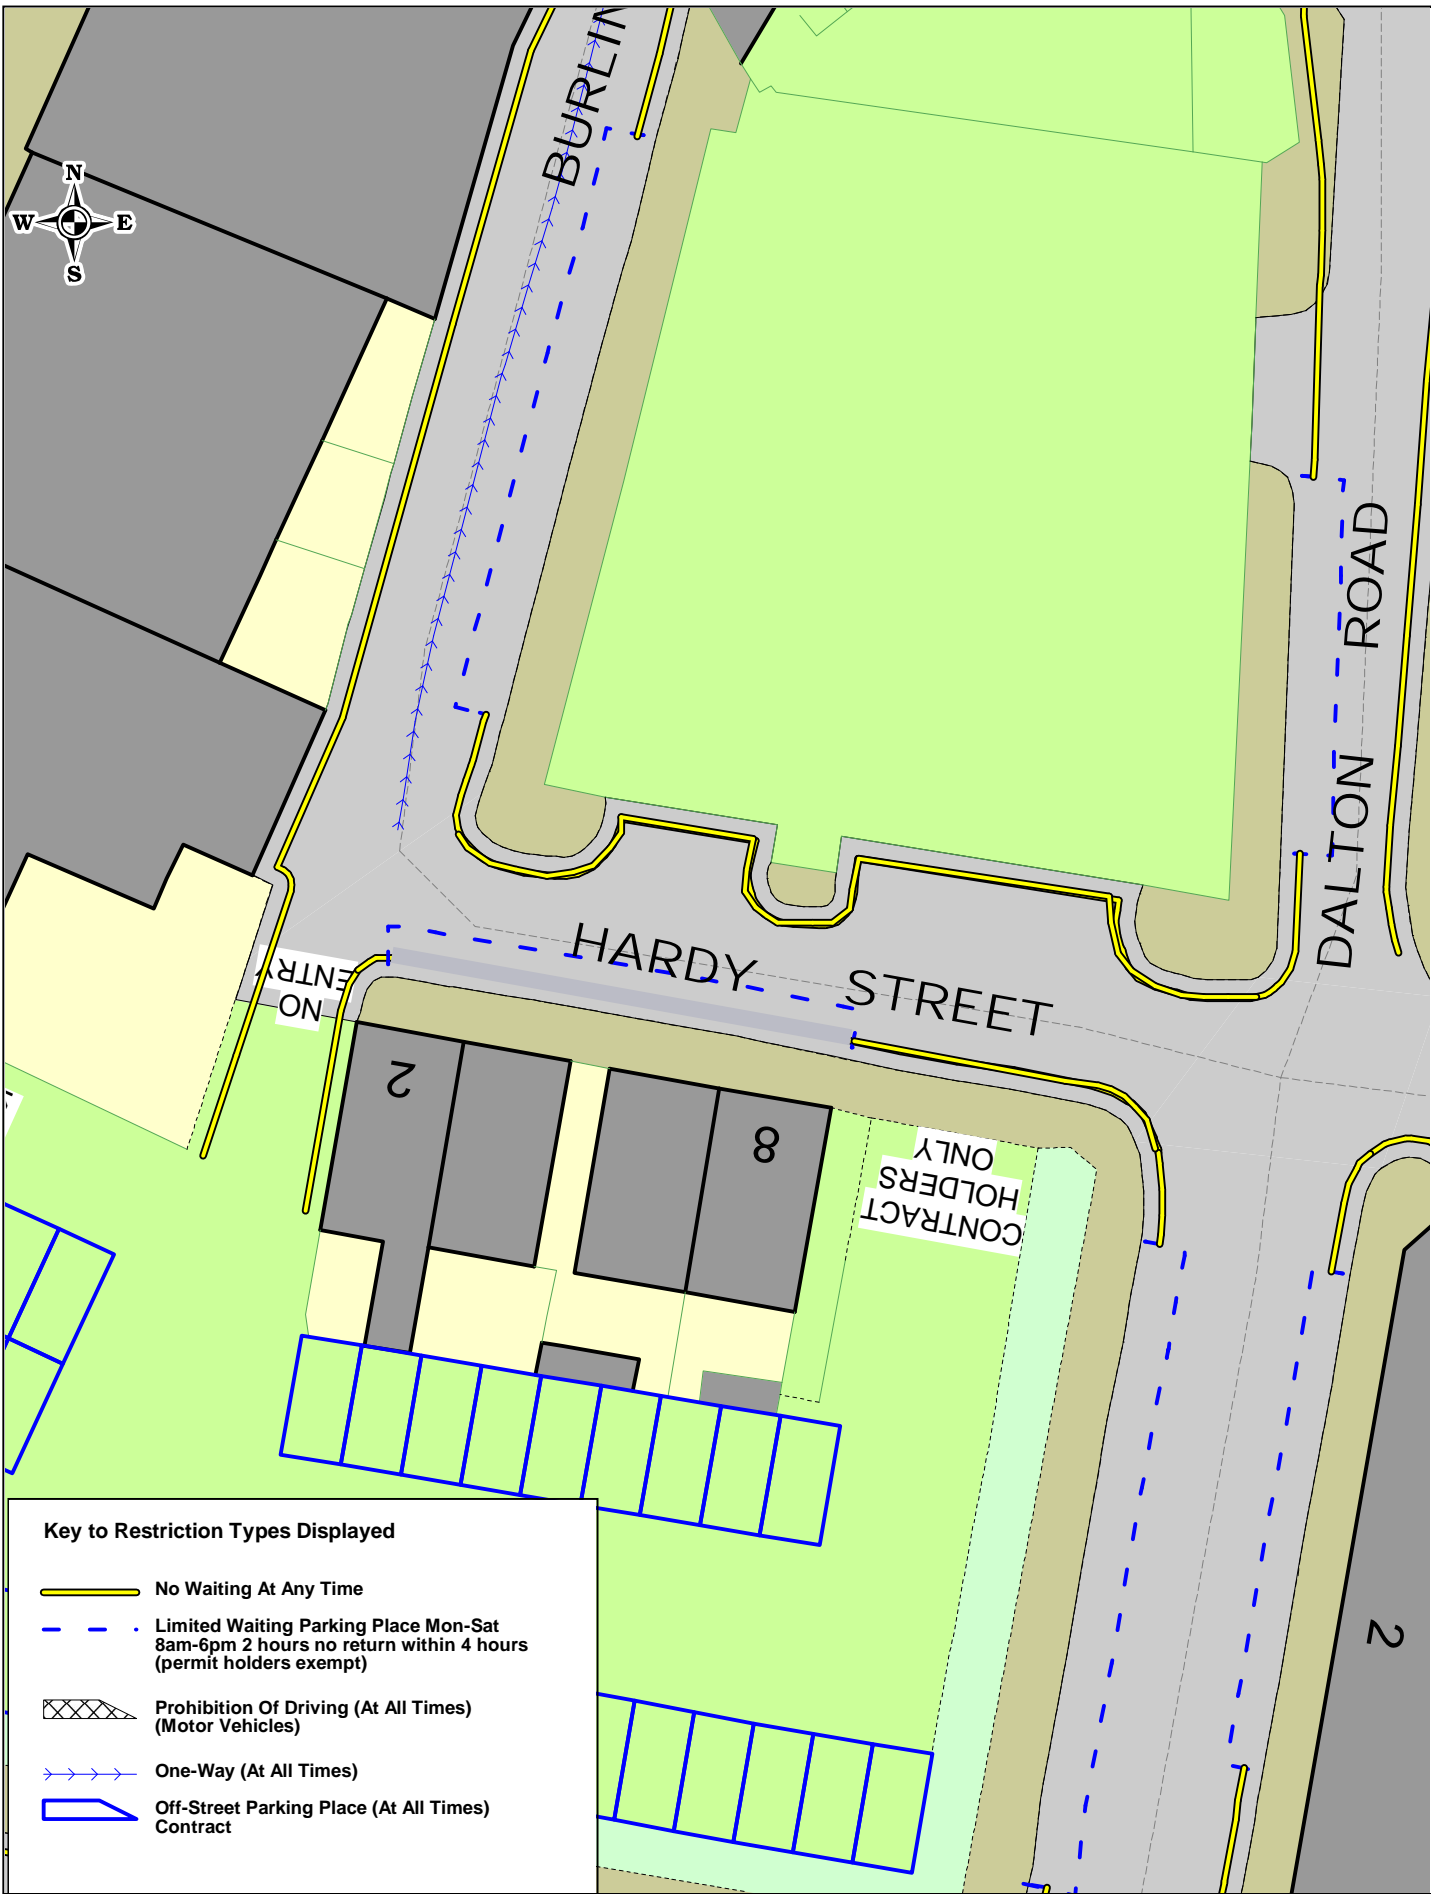

Key to Restriction Types Displayed

- No Waiting At Any Time
- Limited Waiting Parking Place Mon-Sat 8am-6pm 2 hours no return within 4 hours (permit holders exempt)
- Prohibition Of Driving (At All Times) (Motor Vehicles)
- One-Way (At All Times)
- Off-Street Parking Place (At All Times) Contract