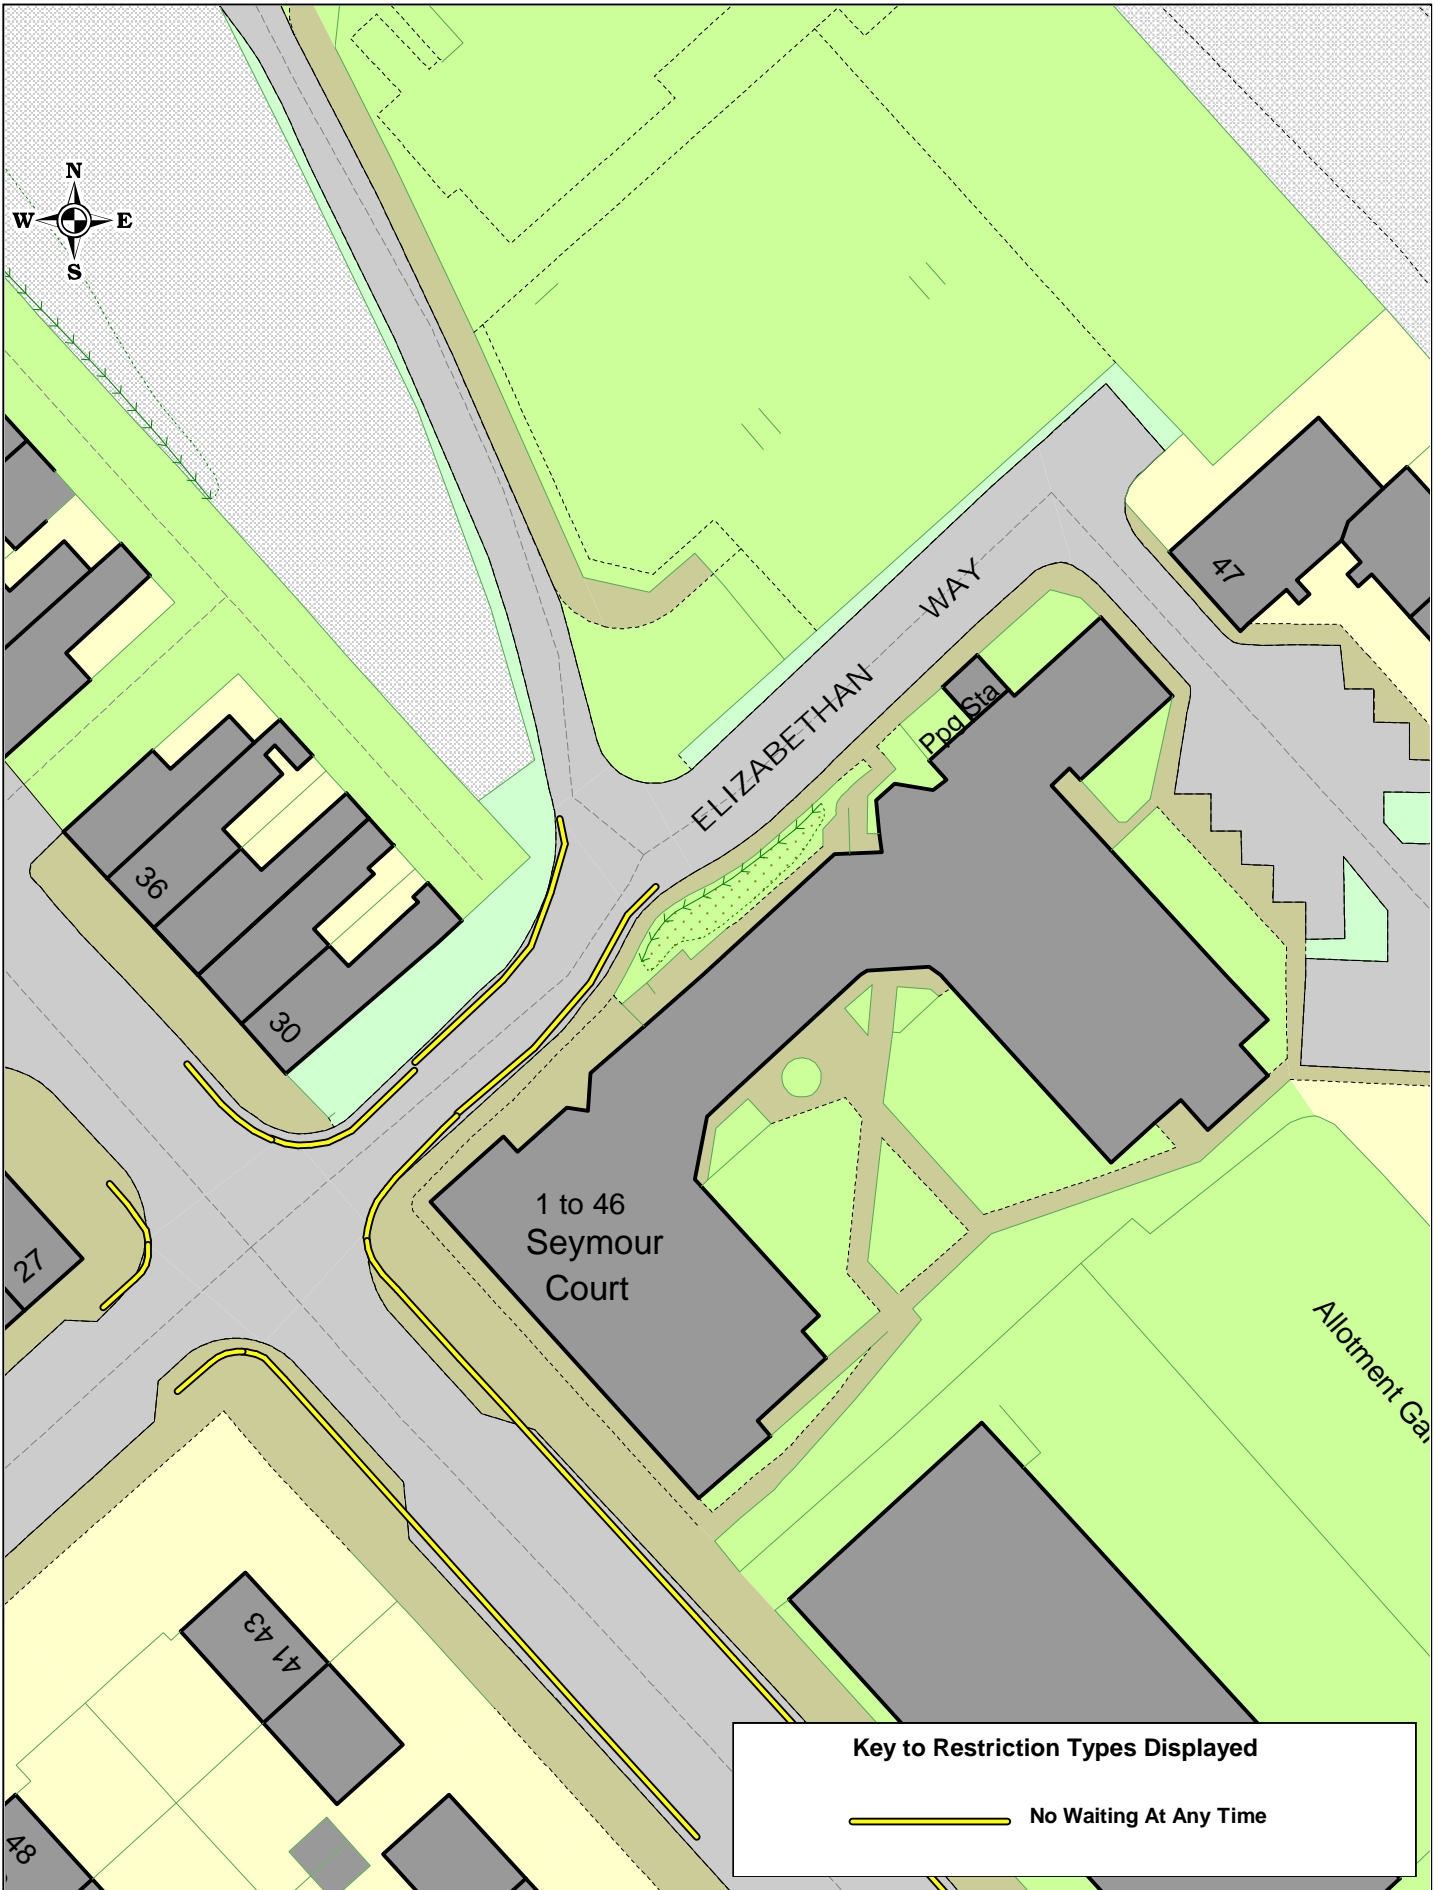

SCALE	1 : 500
DATE	09/11/2021
DRAWING NO.	
DRAWN BY	
© Crown copyright. All rights reserved Cumbria County Council Licence No. 100019596 2011	

Key to Restriction Types Displayed

 No Waiting At Any Time

Elizabethan Way Barrow Proposed