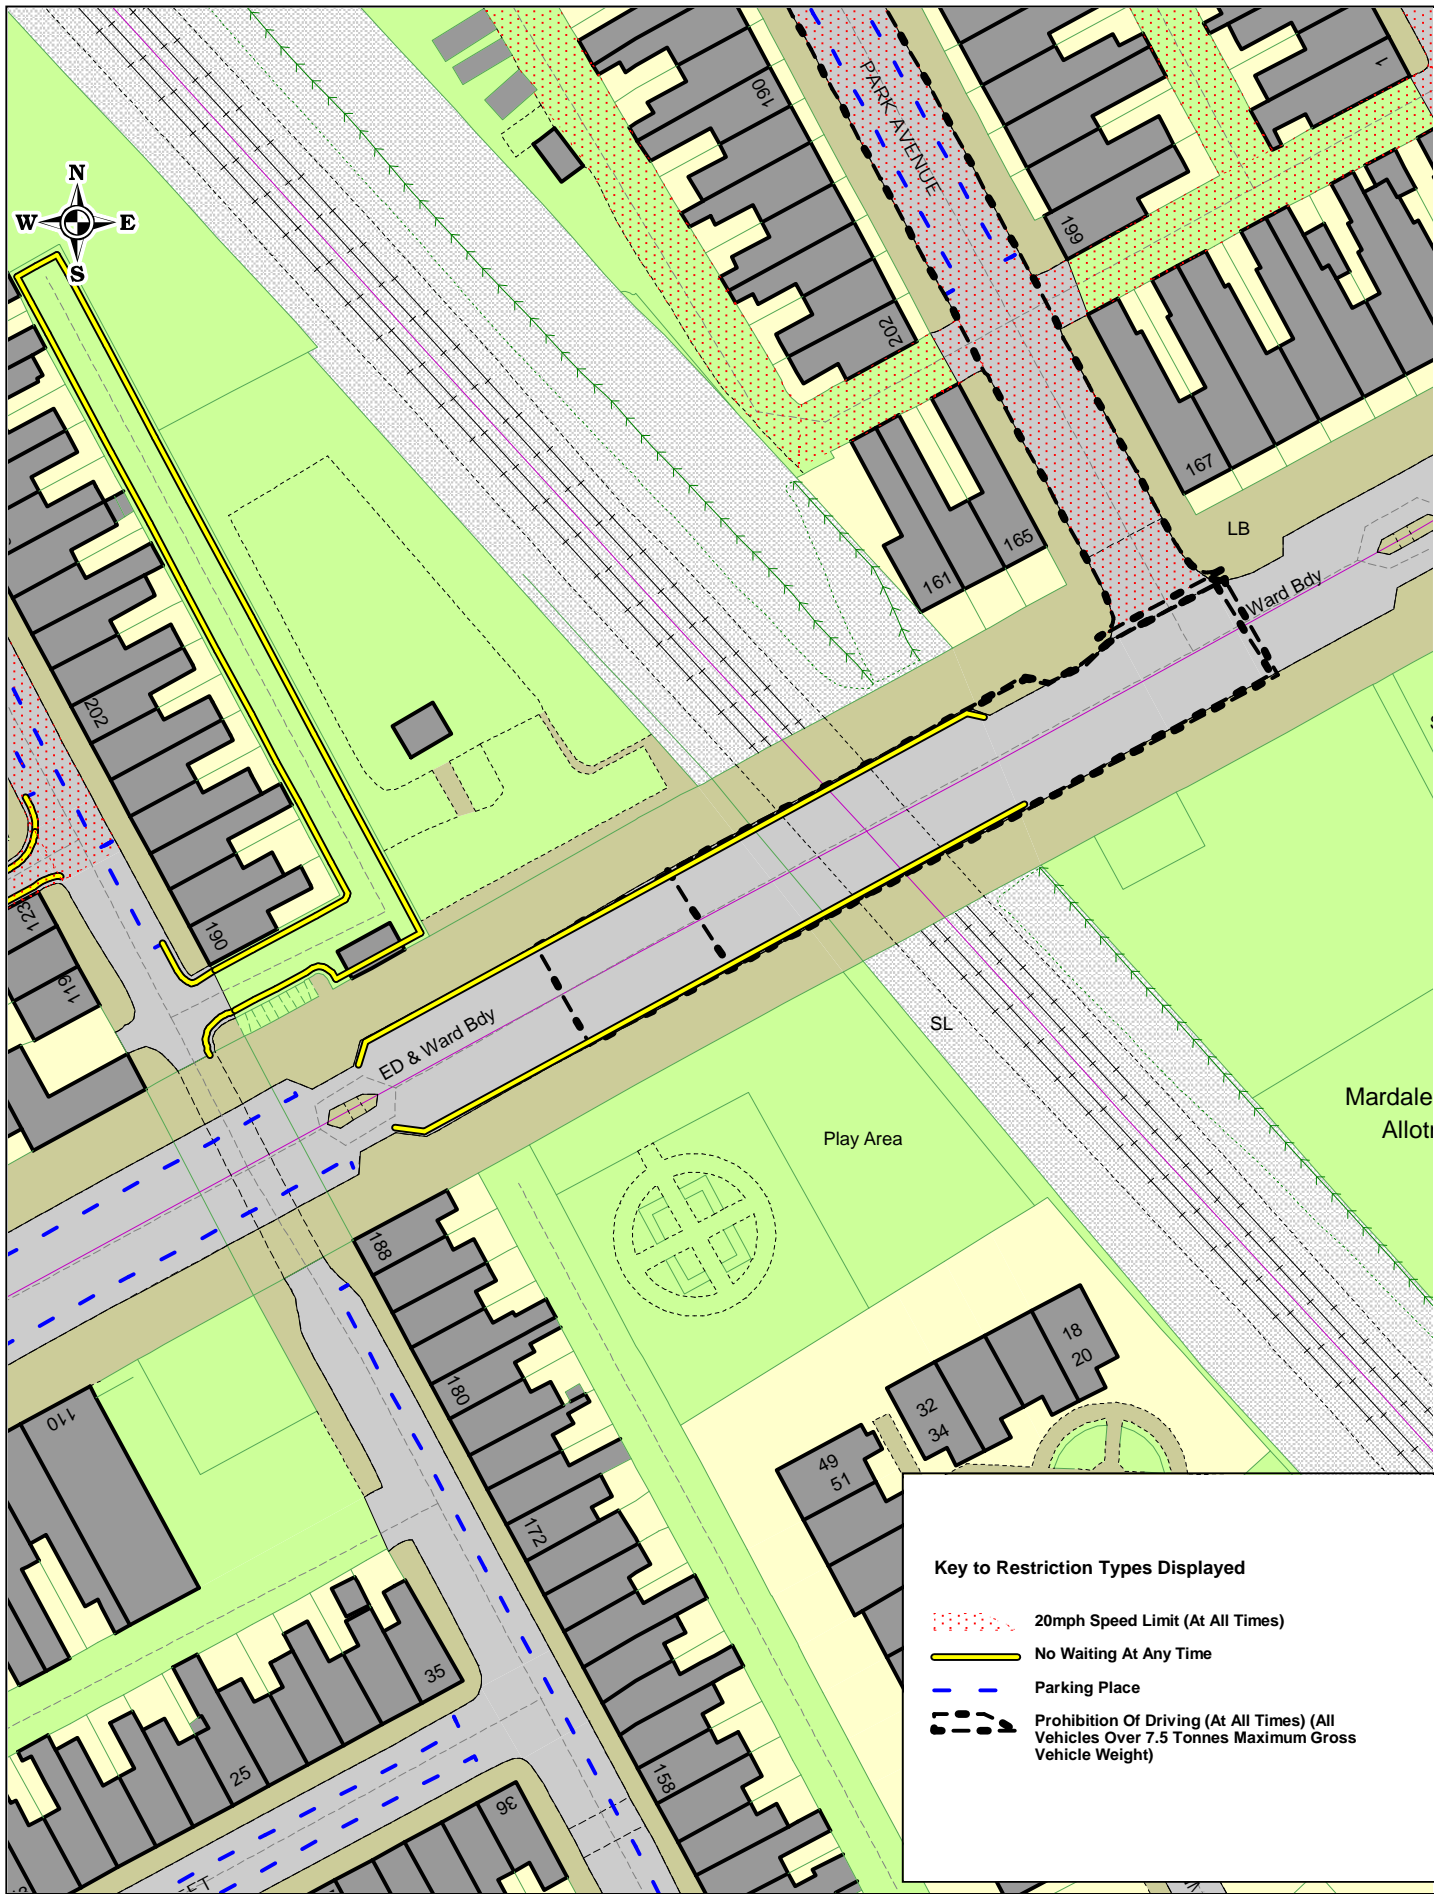

Key to Restriction Types Displayed

- 20mph Speed Limit (At All Times)
- No Waiting At Any Time
- Parking Place
- Prohibition Of Driving (At All Times) (All Vehicles Over 7.5 Tonnes Maximum Gross Vehicle Weight)