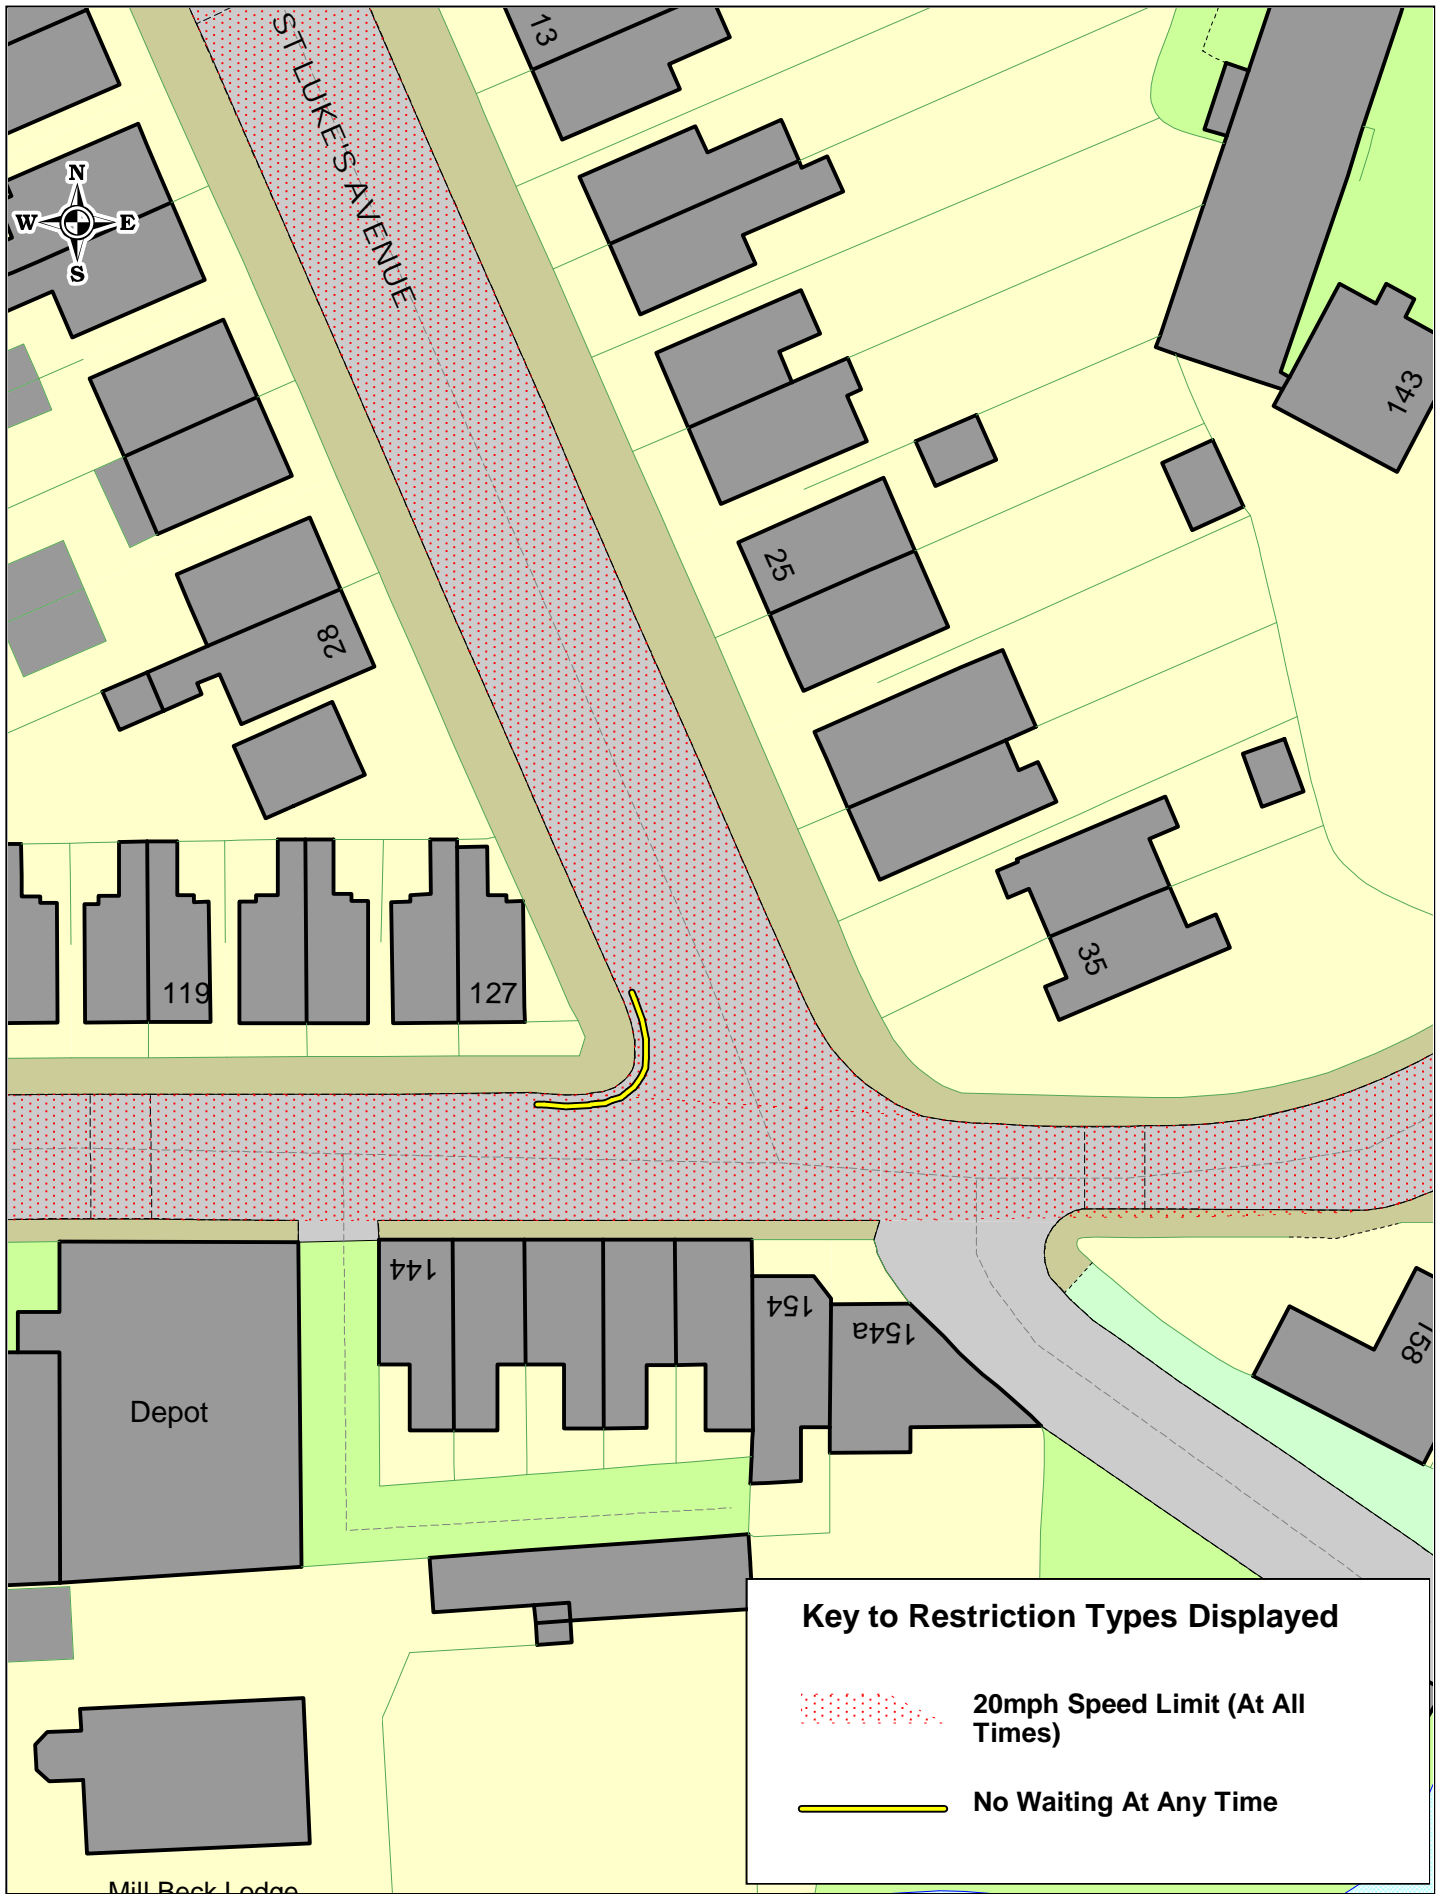

Key to Restriction Types Displayed

20mph Speed Limit (At All Times)

No Waiting At Any Time

Mill Beck Lodge