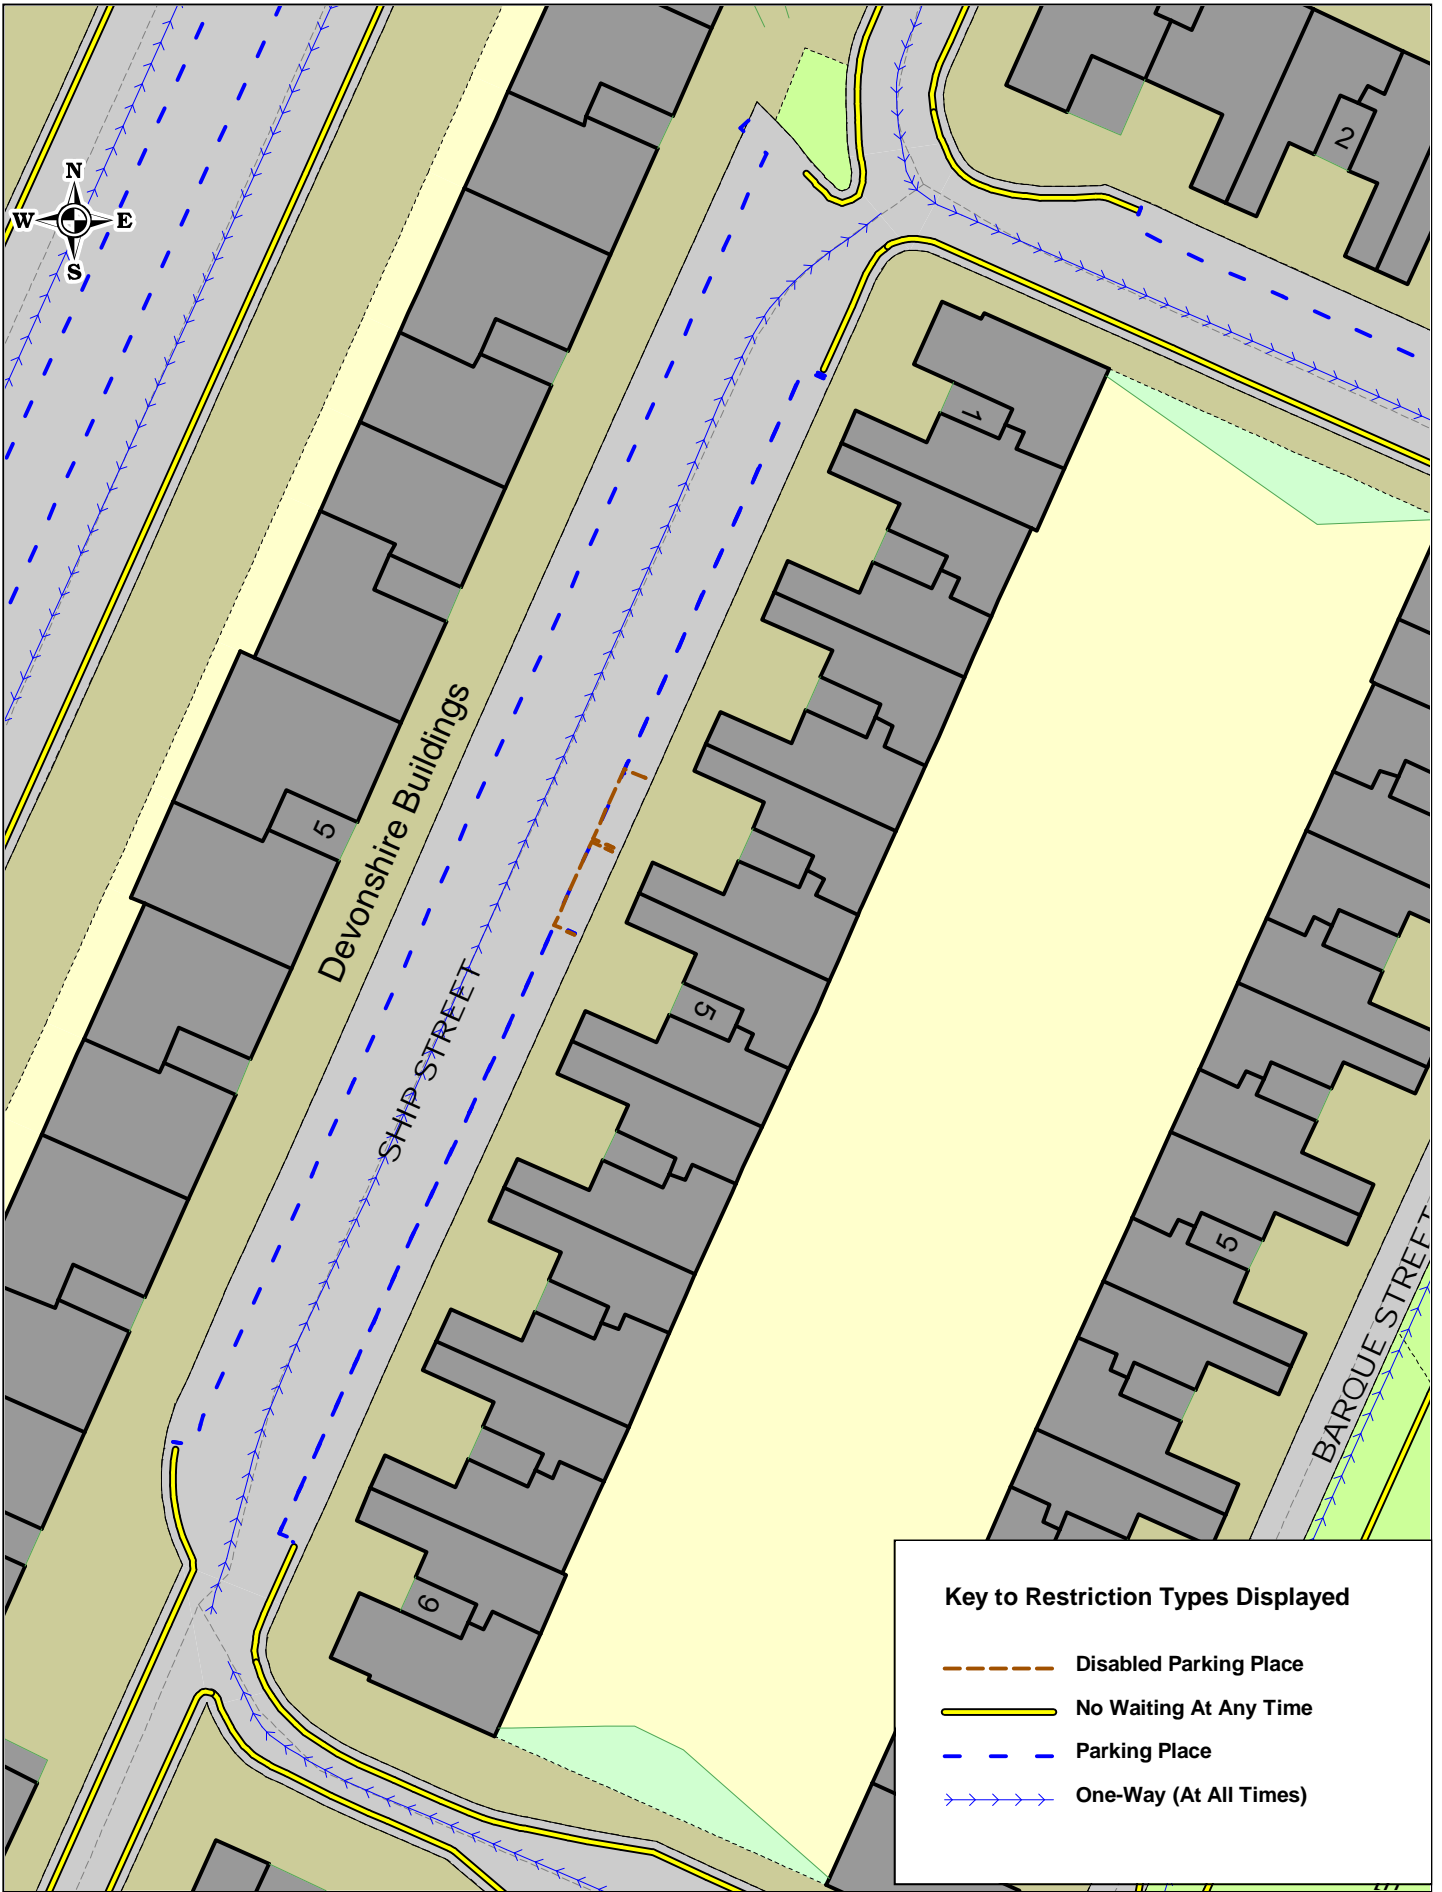

Key to Restriction Types Displayed

- Disabled Parking Place
- No Waiting At Any Time
- Parking Place
- One-Way (At All Times)

Ship Street Barrow Proposed

SCALE	1 : 500
DATE	26/11/2021
DRAWING NO.	
DRAWN BY	
© Crown copyright. All rights reserved Cumbria County Council Licence No. 100019596 2011