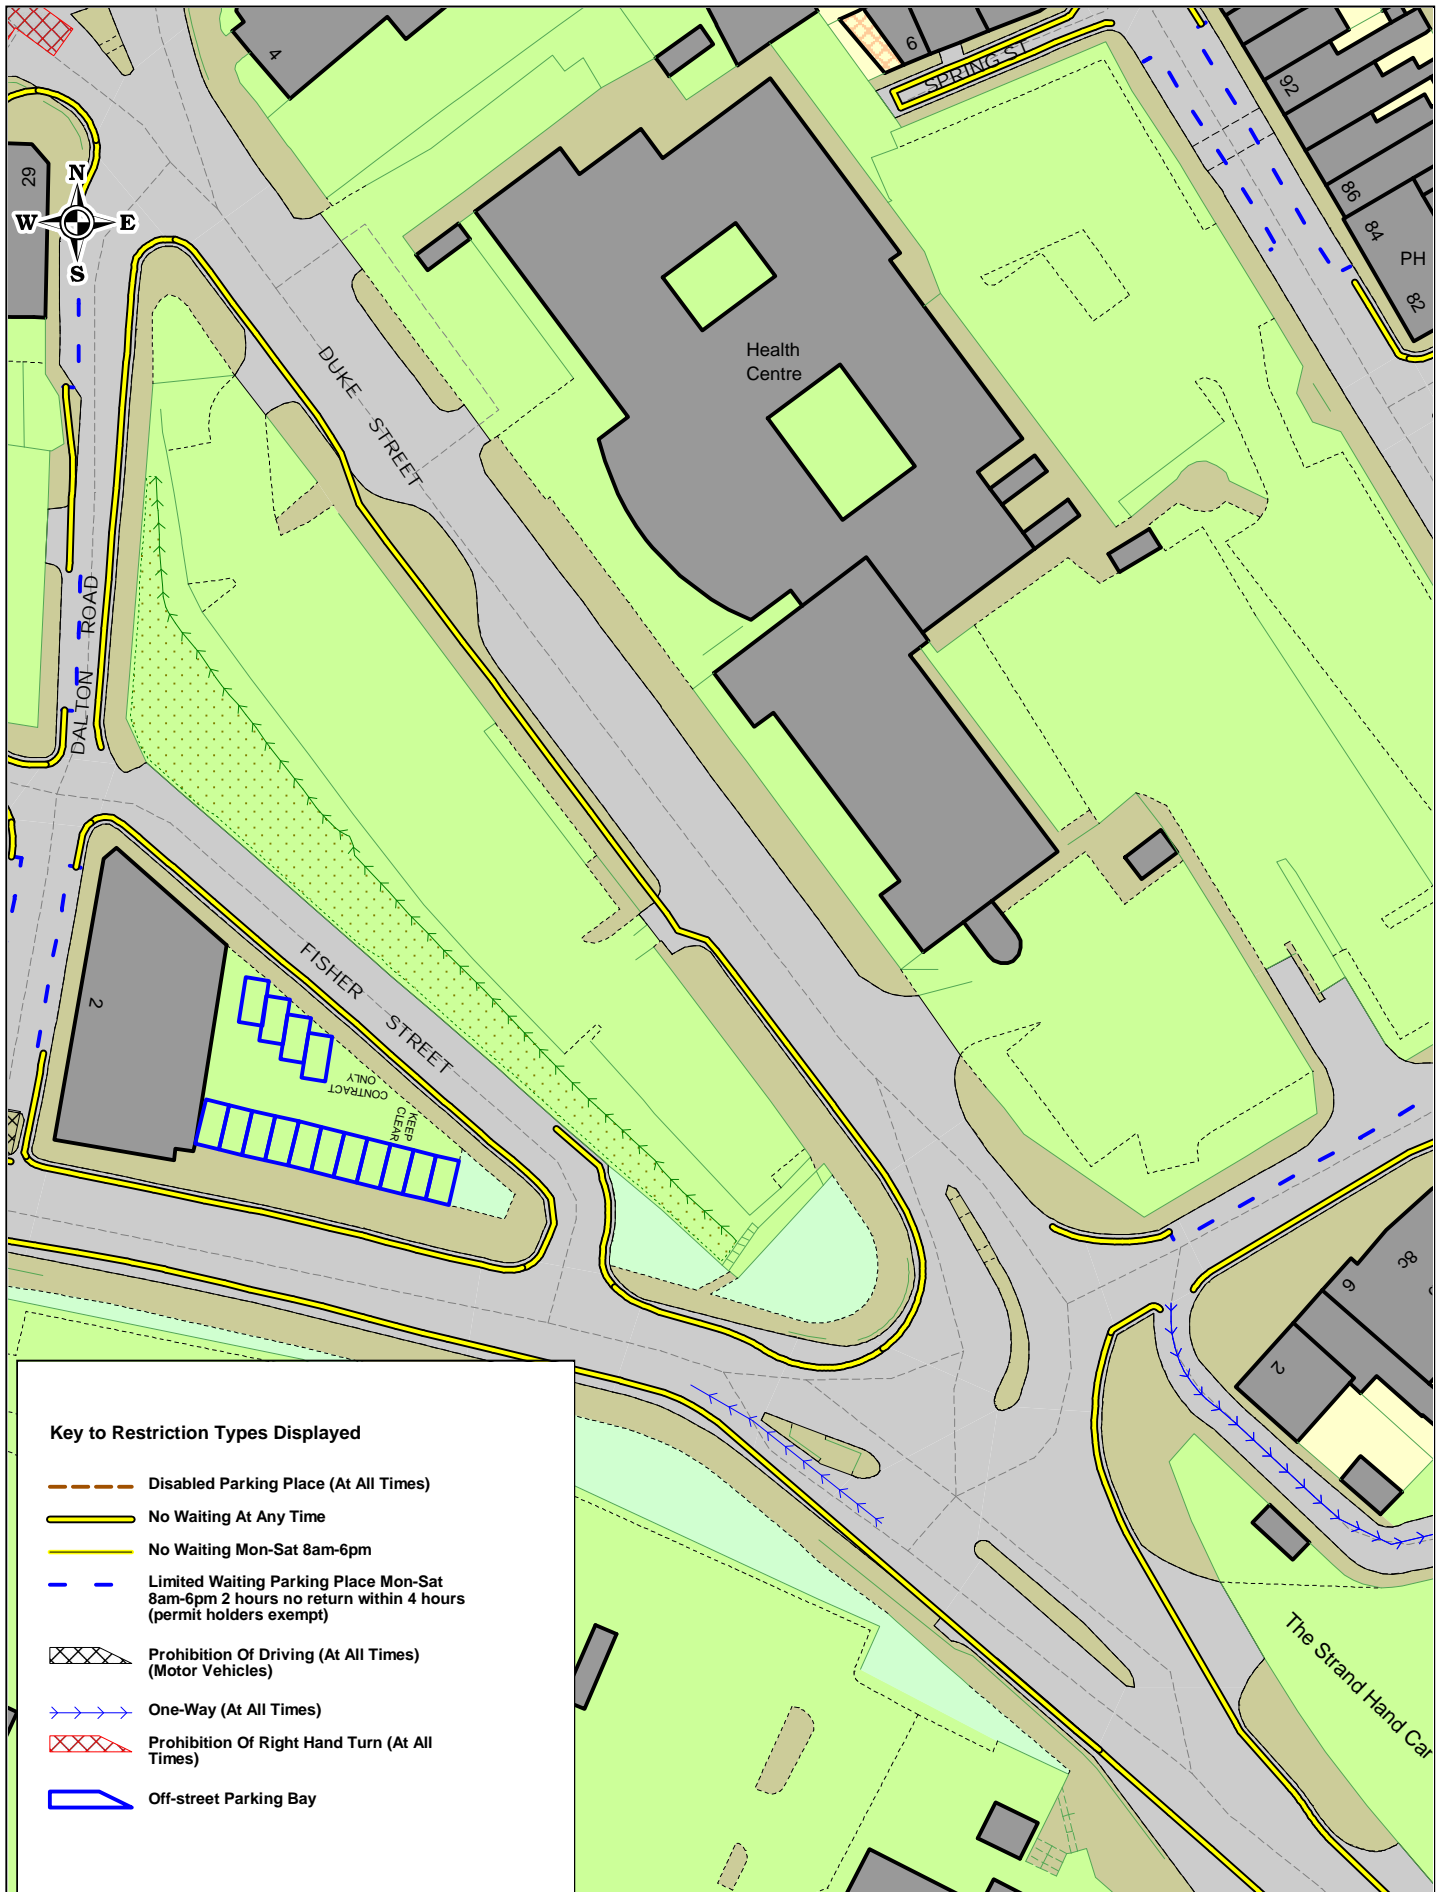

Duke Street Barrow Existing

SCALE	1 : 800
DATE	22/11/2021
DRAWING NO.	
DRAWN BY	
© Crown copyright. All rights reserved Cumbria County Council Licence No. 100019596 2011