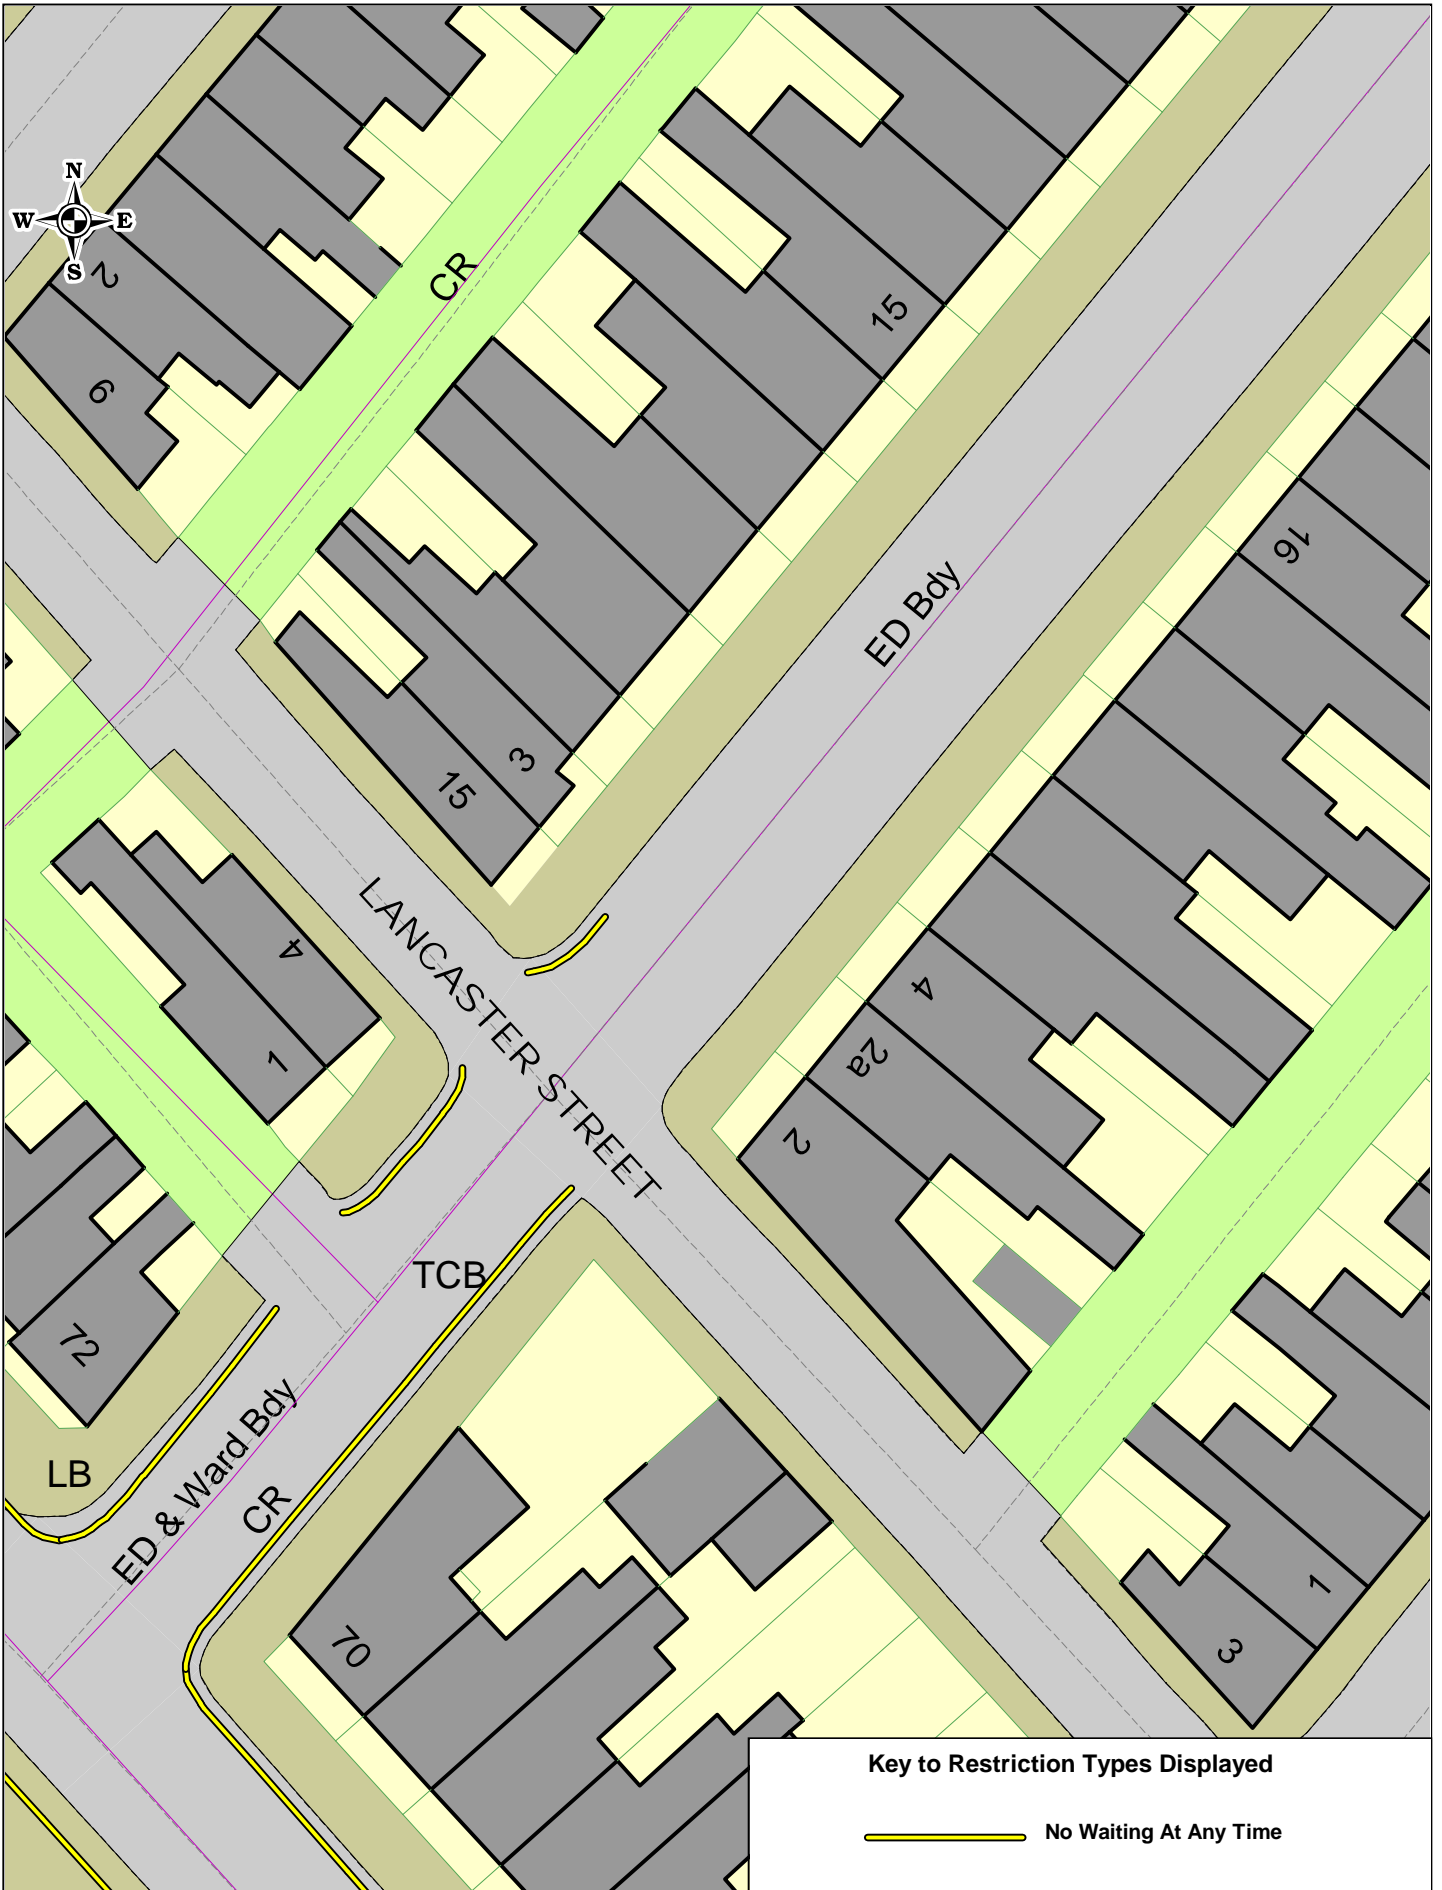

Key to Restriction Types Displayed

No Waiting At Any Time