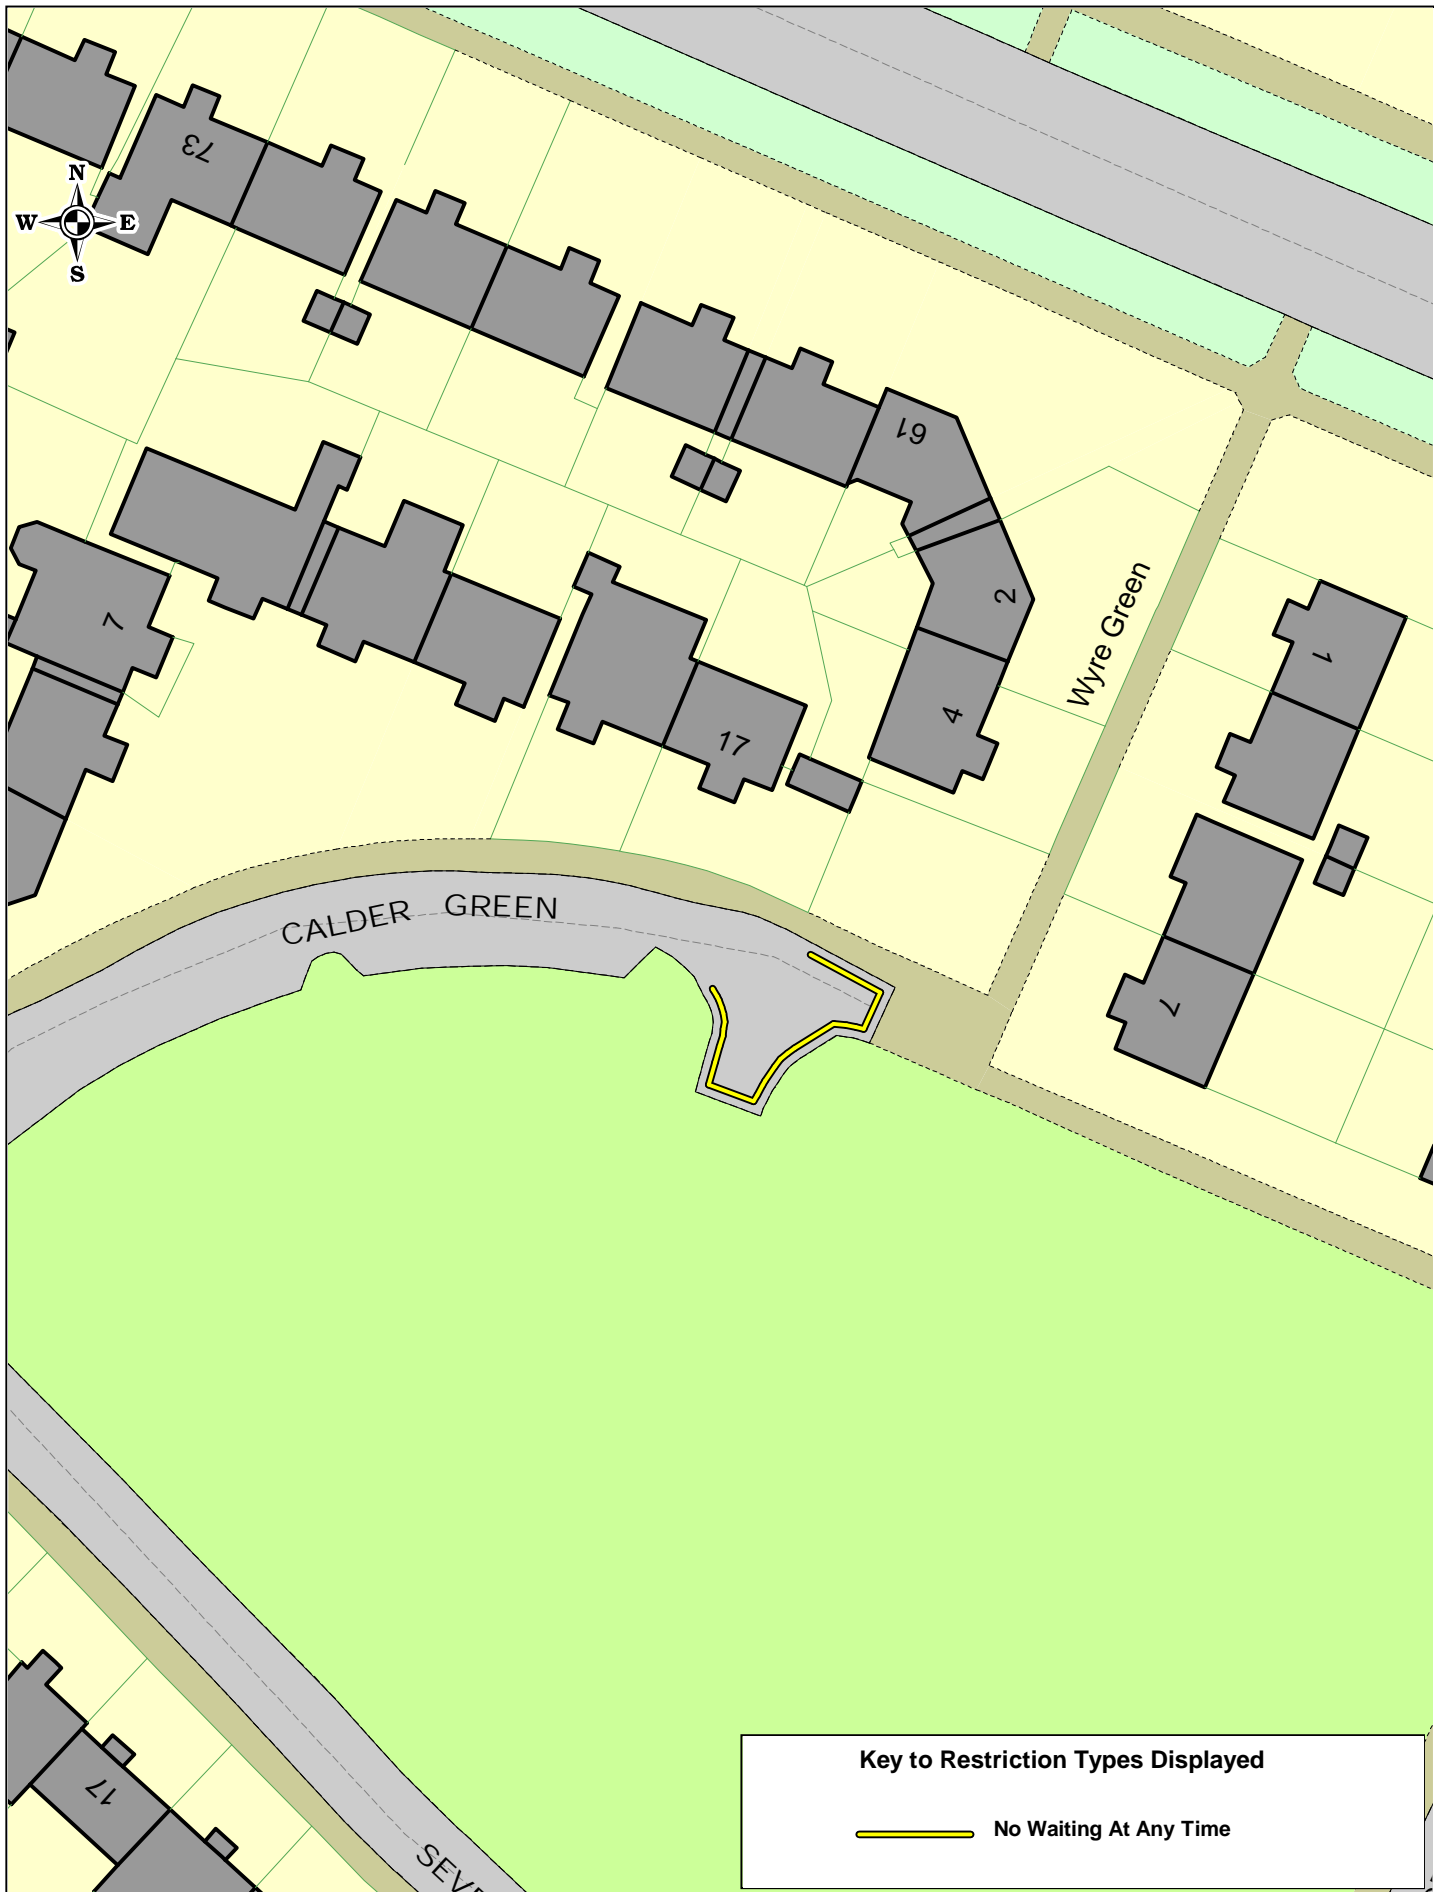

Key to Restriction Types Displayed

No Waiting At Any Time