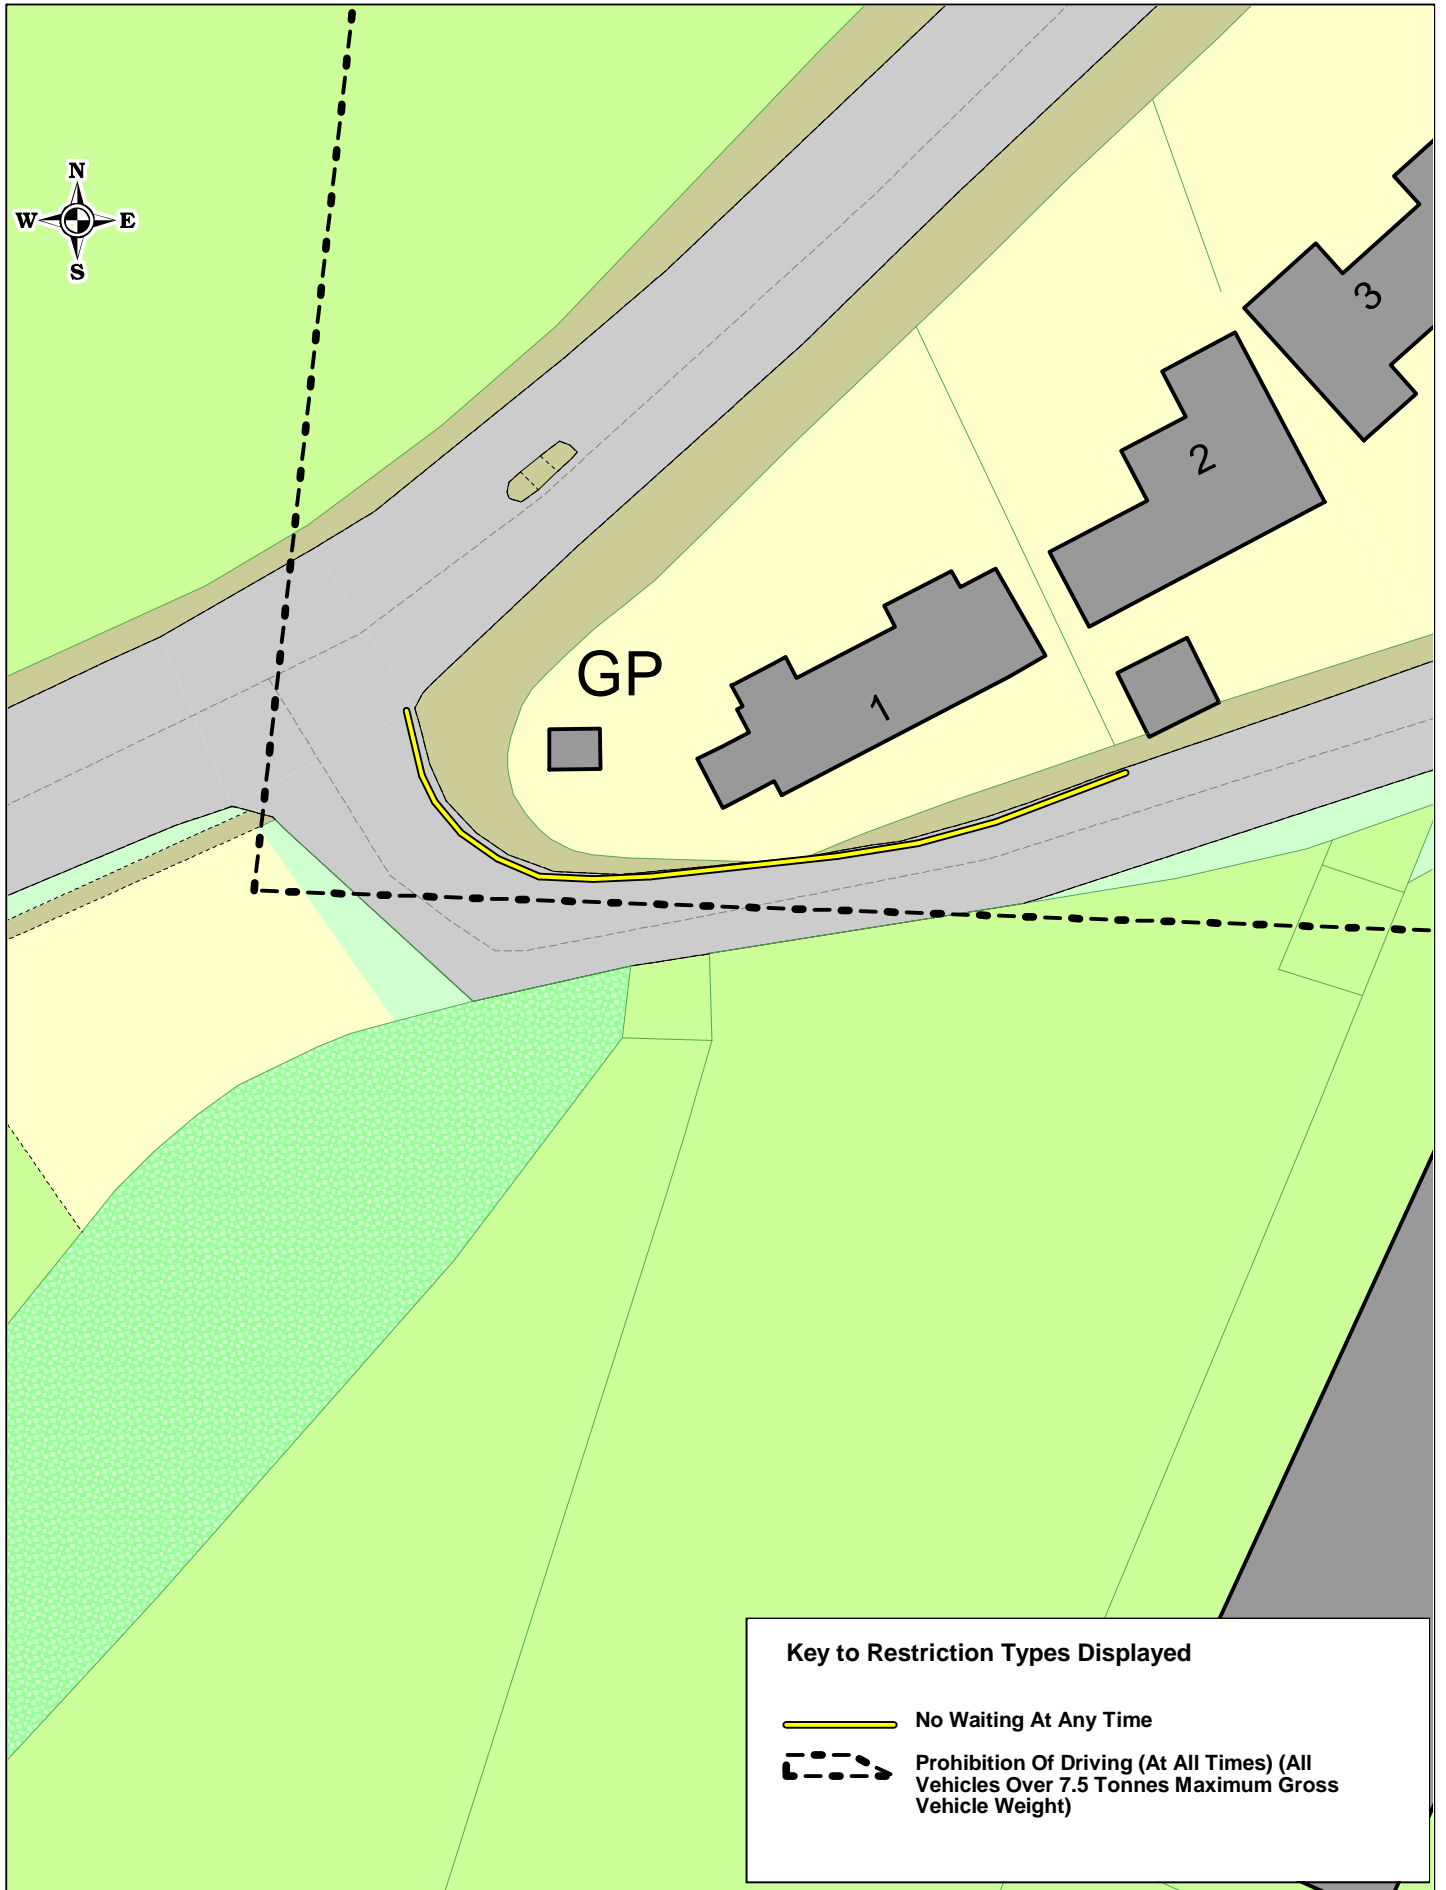

Key to Restriction Types Displayed

- No Waiting At Any Time
- Prohibition Of Driving (At All Times) (All Vehicles Over 7.5 Tonnes Maximum Gross Vehicle Weight)

Long Lane Dalton Proposed

SCALE	1 : 500
DATE	22/11/2021
DRAWING NO.	
DRAWN BY	
© Crown copyright. All rights reserved Cumbria County Council Licence No. 100019596 2011