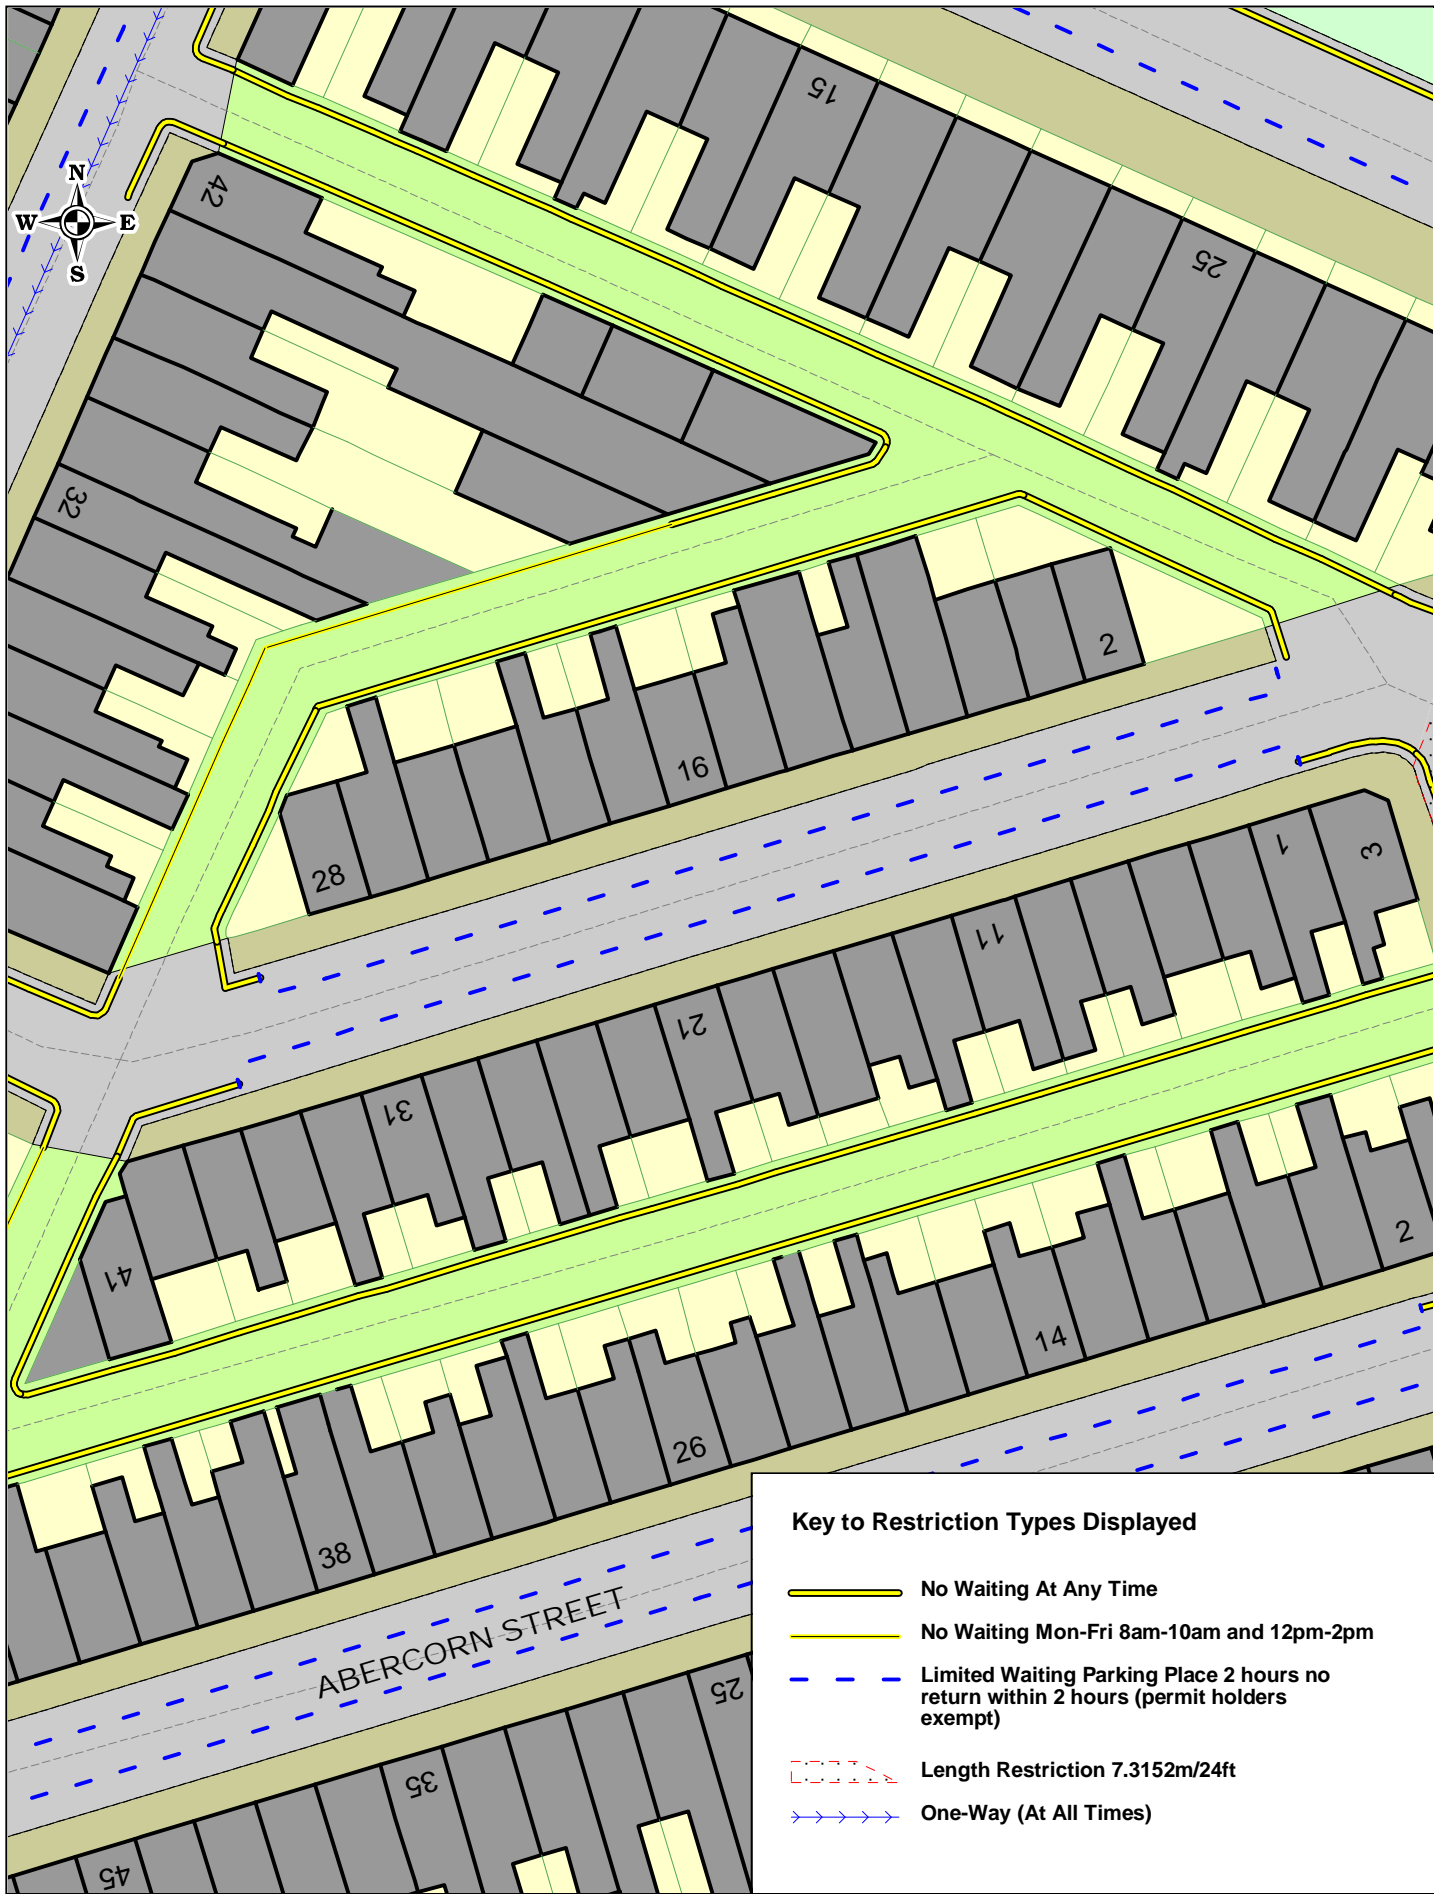

Key to Restriction Types Displayed

- No Waiting At Any Time
- No Waiting Mon-Fri 8am-10am and 12pm-2pm
- Limited Waiting Parking Place 2 hours no return within 2 hours (permit holders exempt)
- Length Restriction 7.3152m/24ft
- One-Way (At All Times)

Aberdeen Street Barrow Existing

SCALE	1 : 500
DATE	22/11/2021
DRAWING NO.	
DRAWN BY	
© Crown copyright. All rights reserved Cumbria County Council Licence No. 100019596 2011