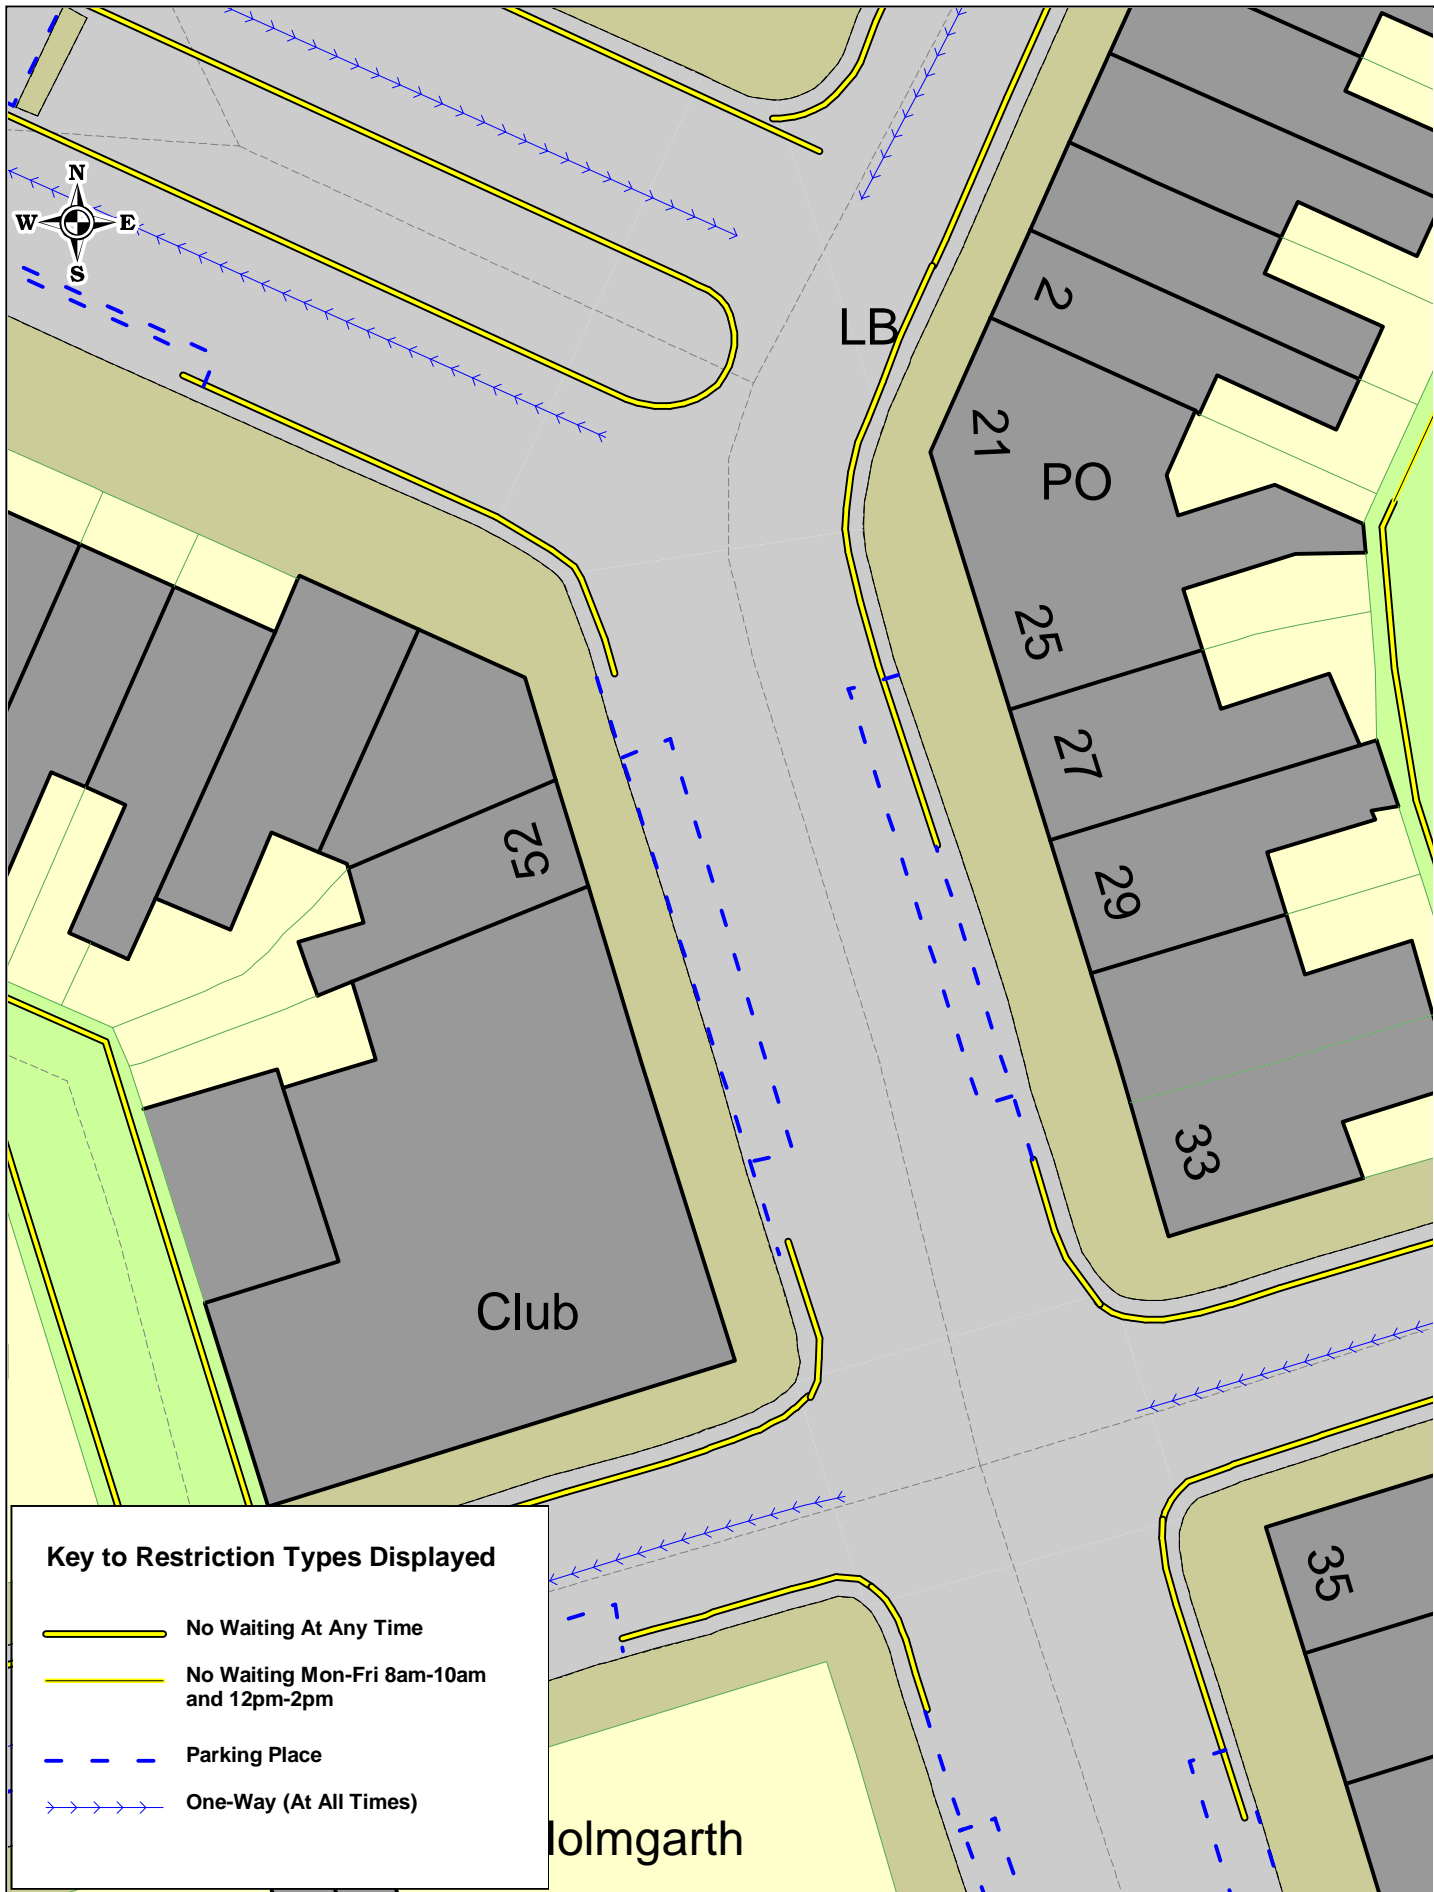

Key to Restriction Types Displayed

- No Waiting At Any Time
- No Waiting Mon-Fri 8am-10am and 12pm-2pm
- Parking Place
- One-Way (At All Times)

Ramsden Dock Road Barrow Existing

SCALE	1 : 300
DATE	23/11/2021
DRAWING NO.	
DRAWN BY	
© Crown copyright. All rights reserved Cumbria County Council Licence No. 100019596 2011