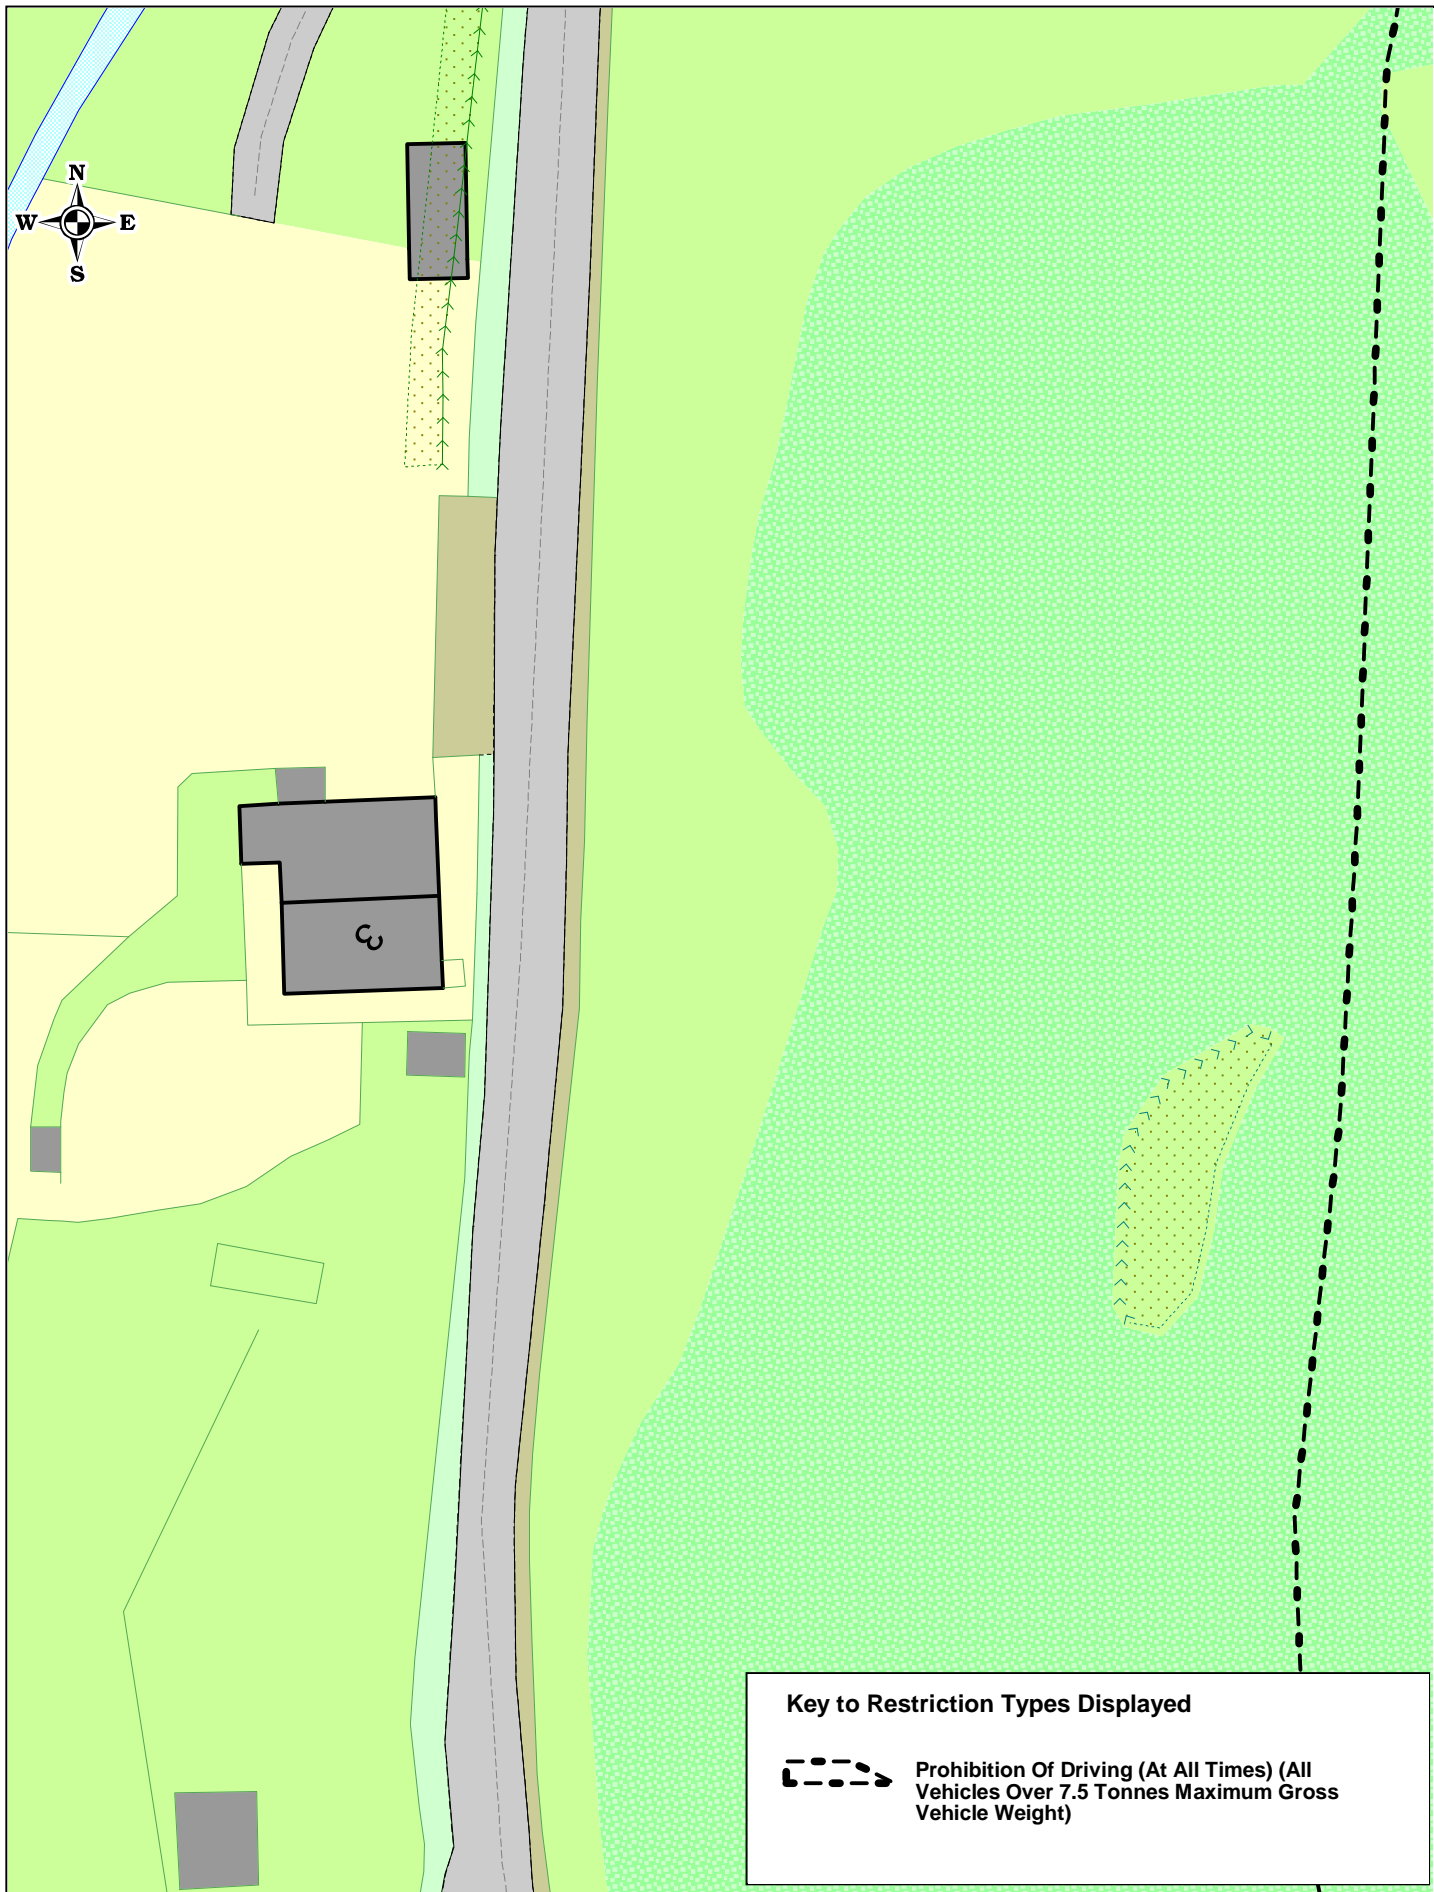

Key to Restriction Types Displayed

Prohibition Of Driving (At All Times) (All Vehicles Over 7.5 Tonnes Maximum Gross Vehicle Weight)

**Crossgates Cottage
Broughton Road Dalton
Existing**

SCALE	1 : 500
DATE	17/11/2021
DRAWING NO.	
DRAWN BY	
© Crown copyright. All rights reserved Cumbria County Council Licence No. 100019596 2011