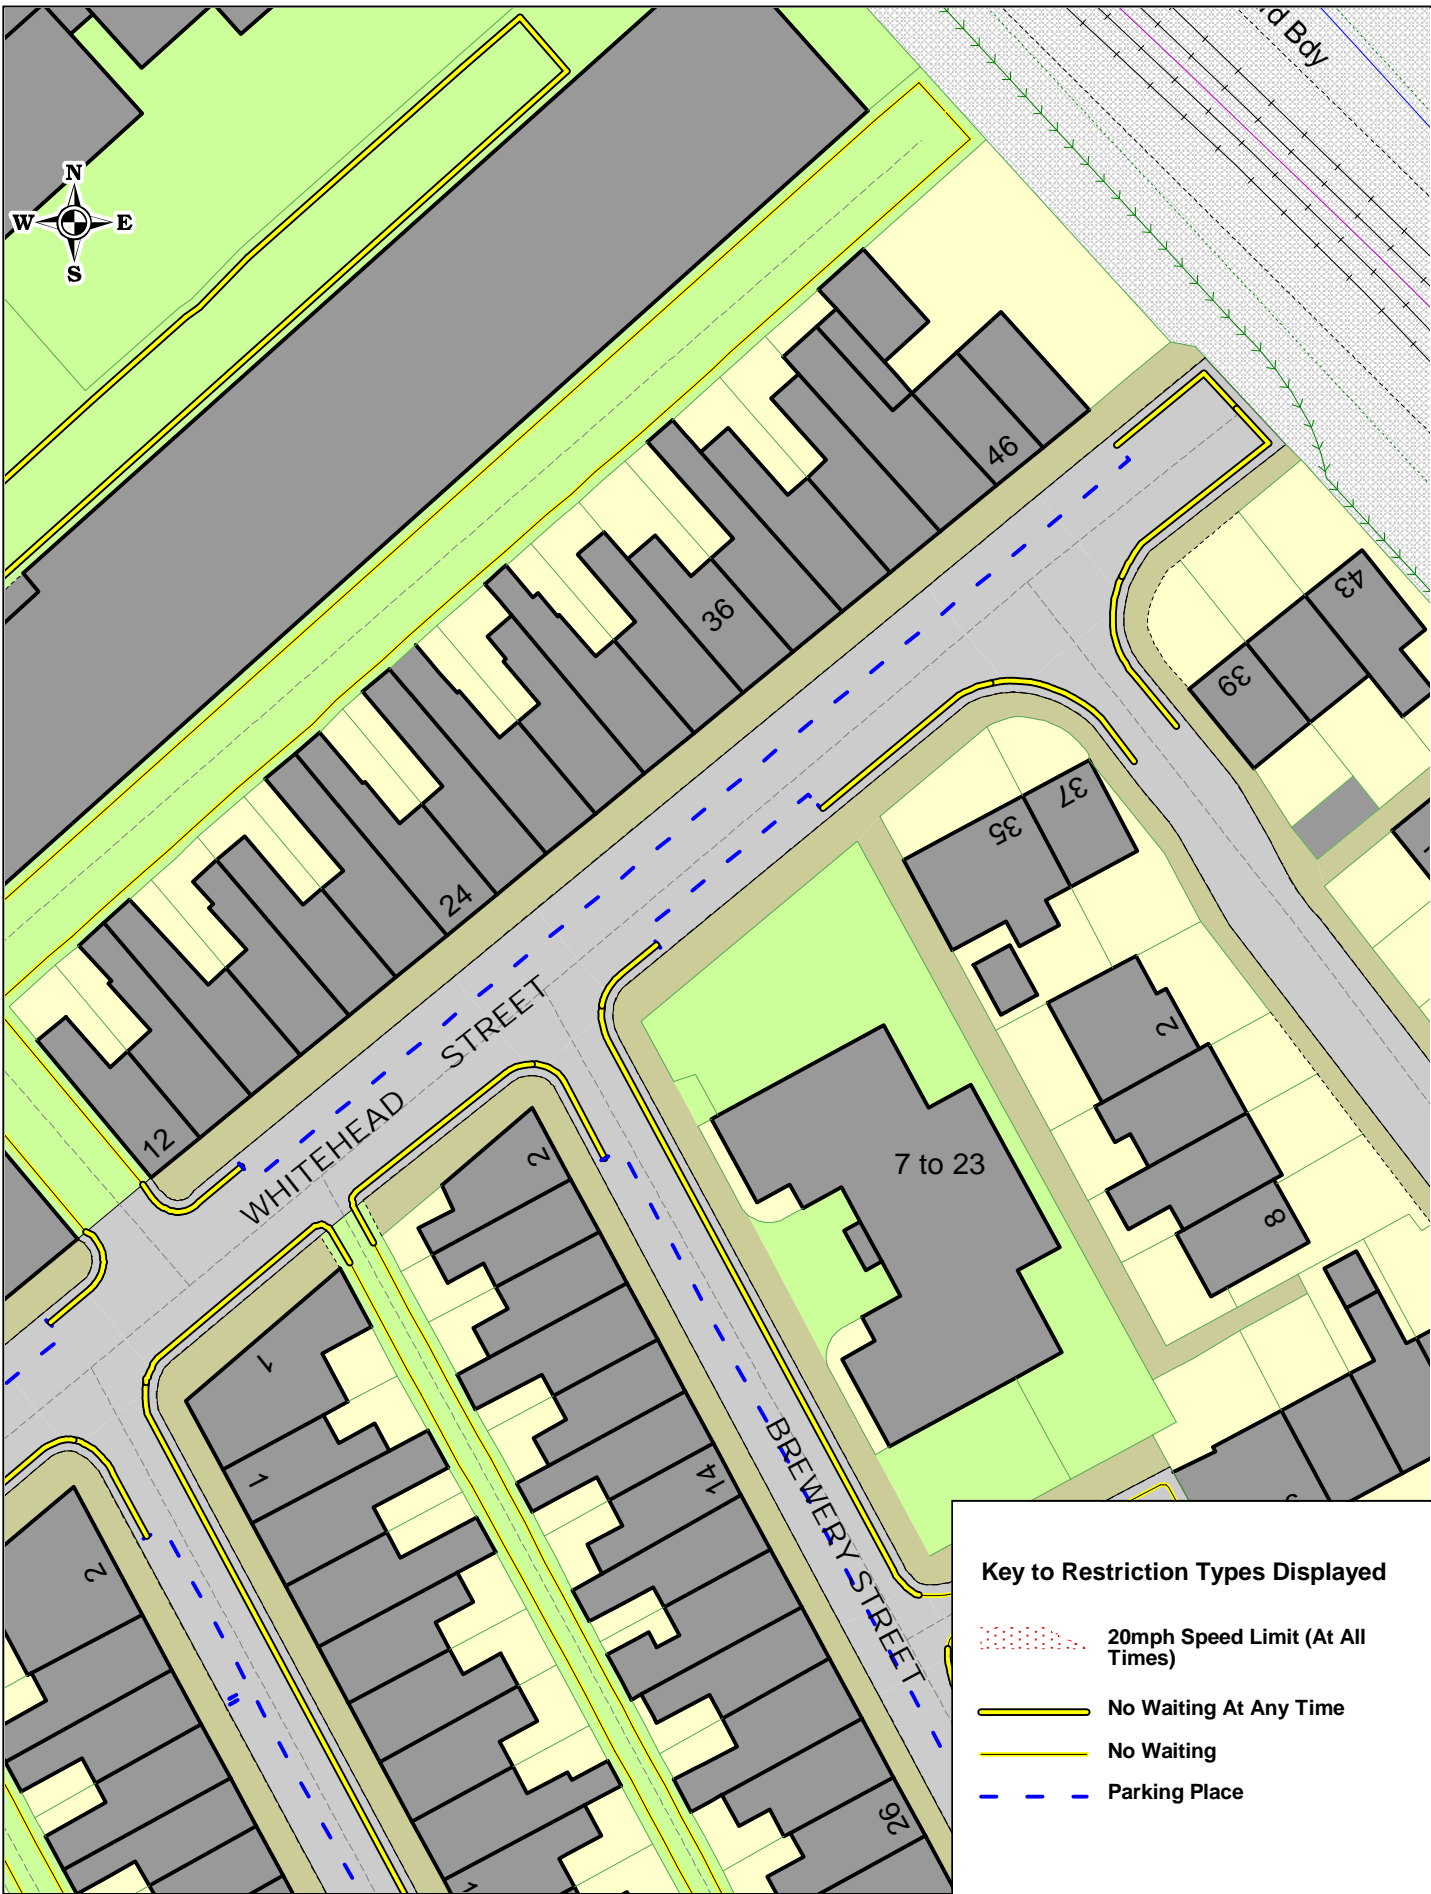

Whitehead Street Barrow Existing

SCALE	1 : 500
DATE	23/11/2021
DRAWING NO.	
DRAWN BY	
© Crown copyright. All rights reserved Cumbria County Council Licence No. 100019596 2011