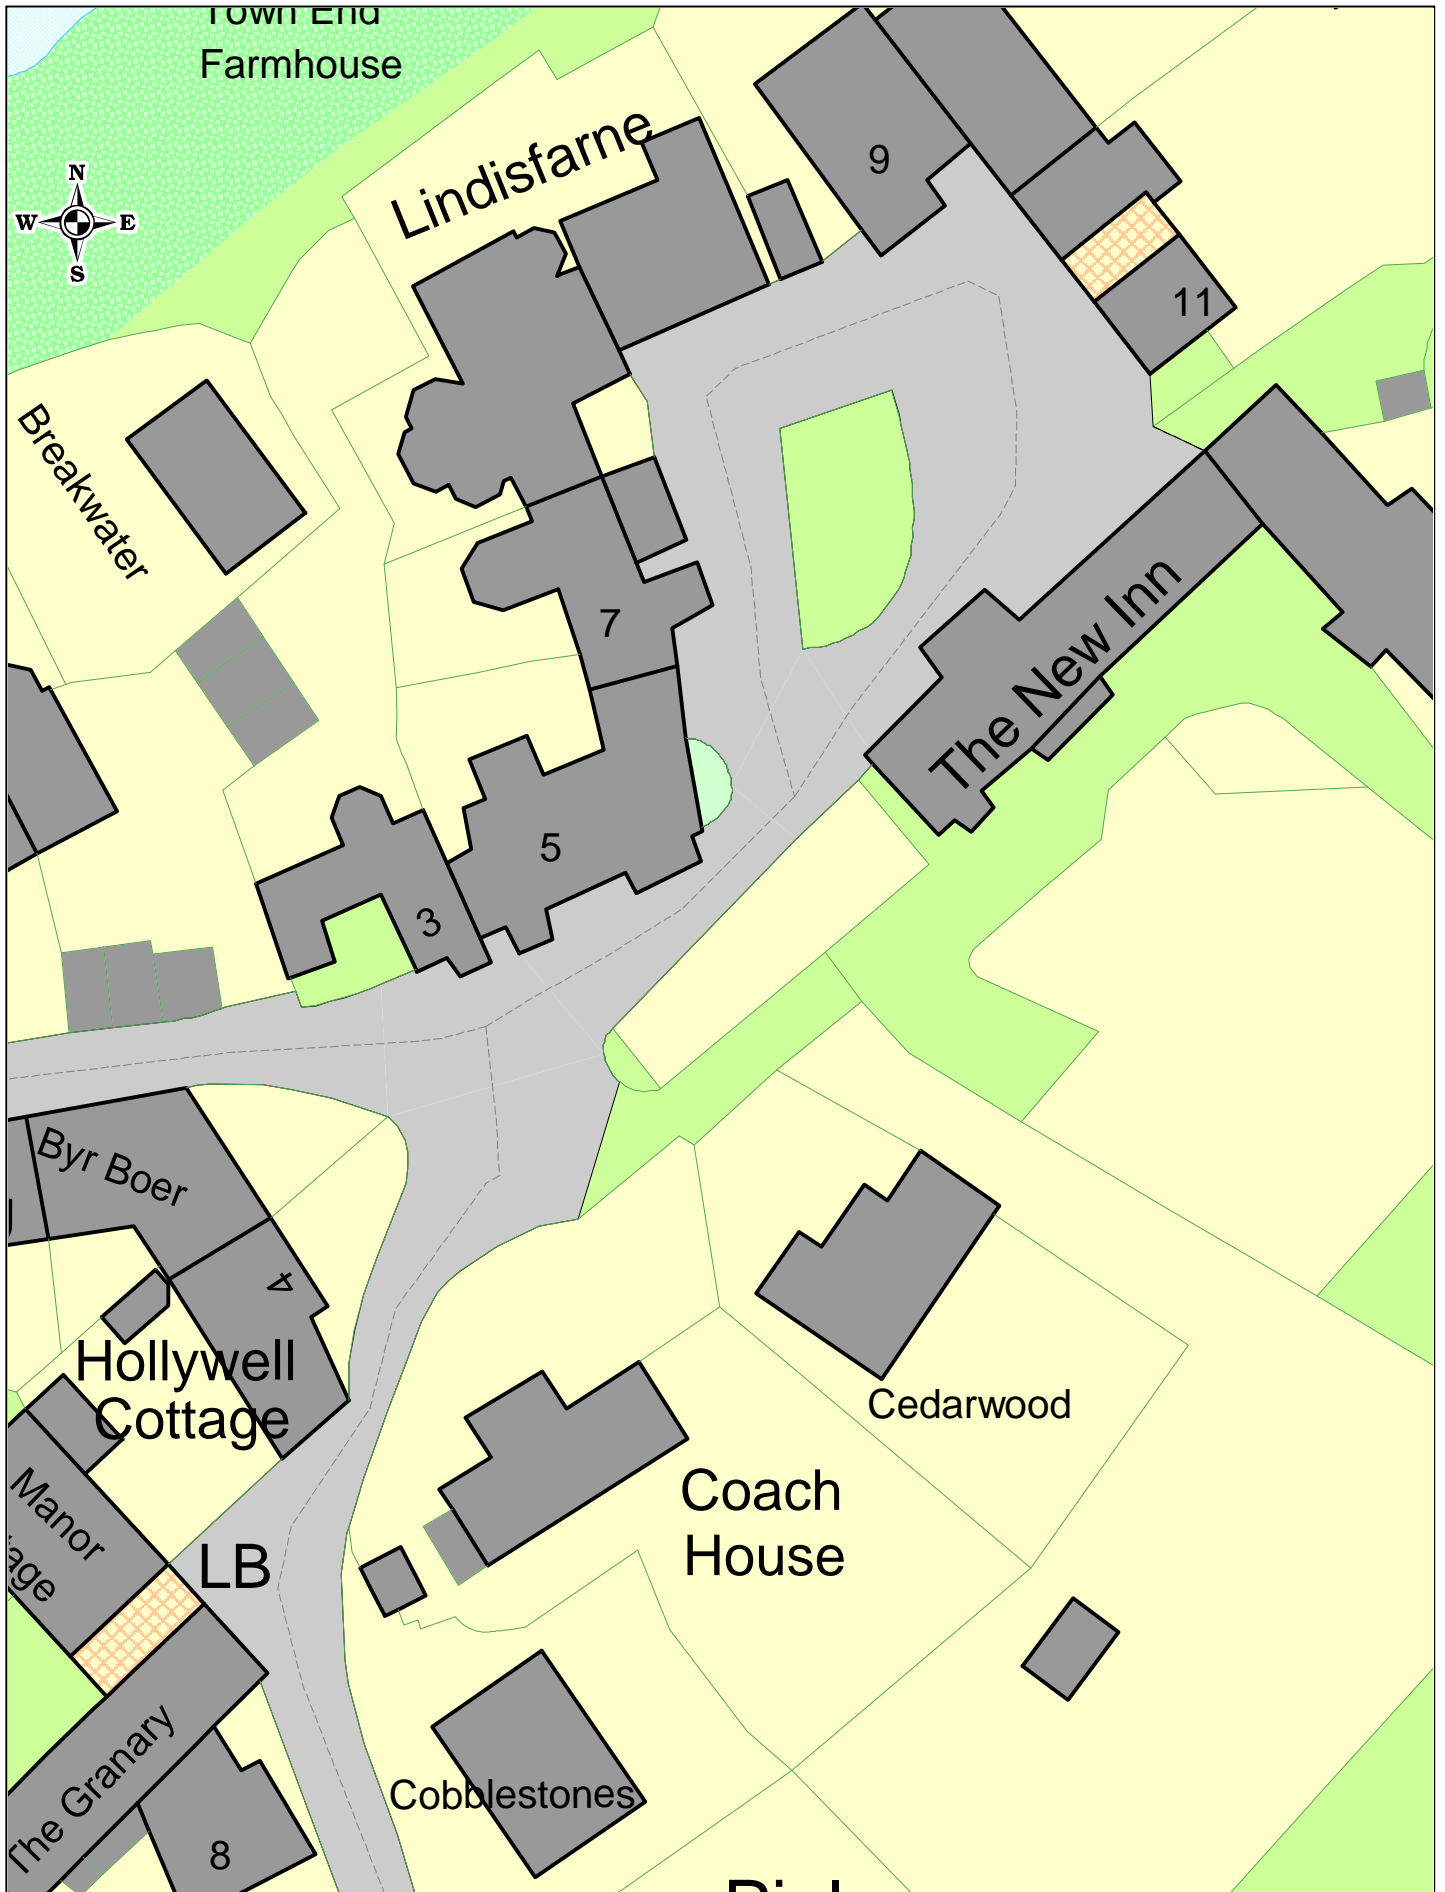

Biggar Village Barrow Existing

SCALE	1 : 500
DATE	26/11/2021
DRAWING NO.	
DRAWN BY	
© Crown copyright. All rights reserved Cumbria County Council Licence No. 100019596 2011