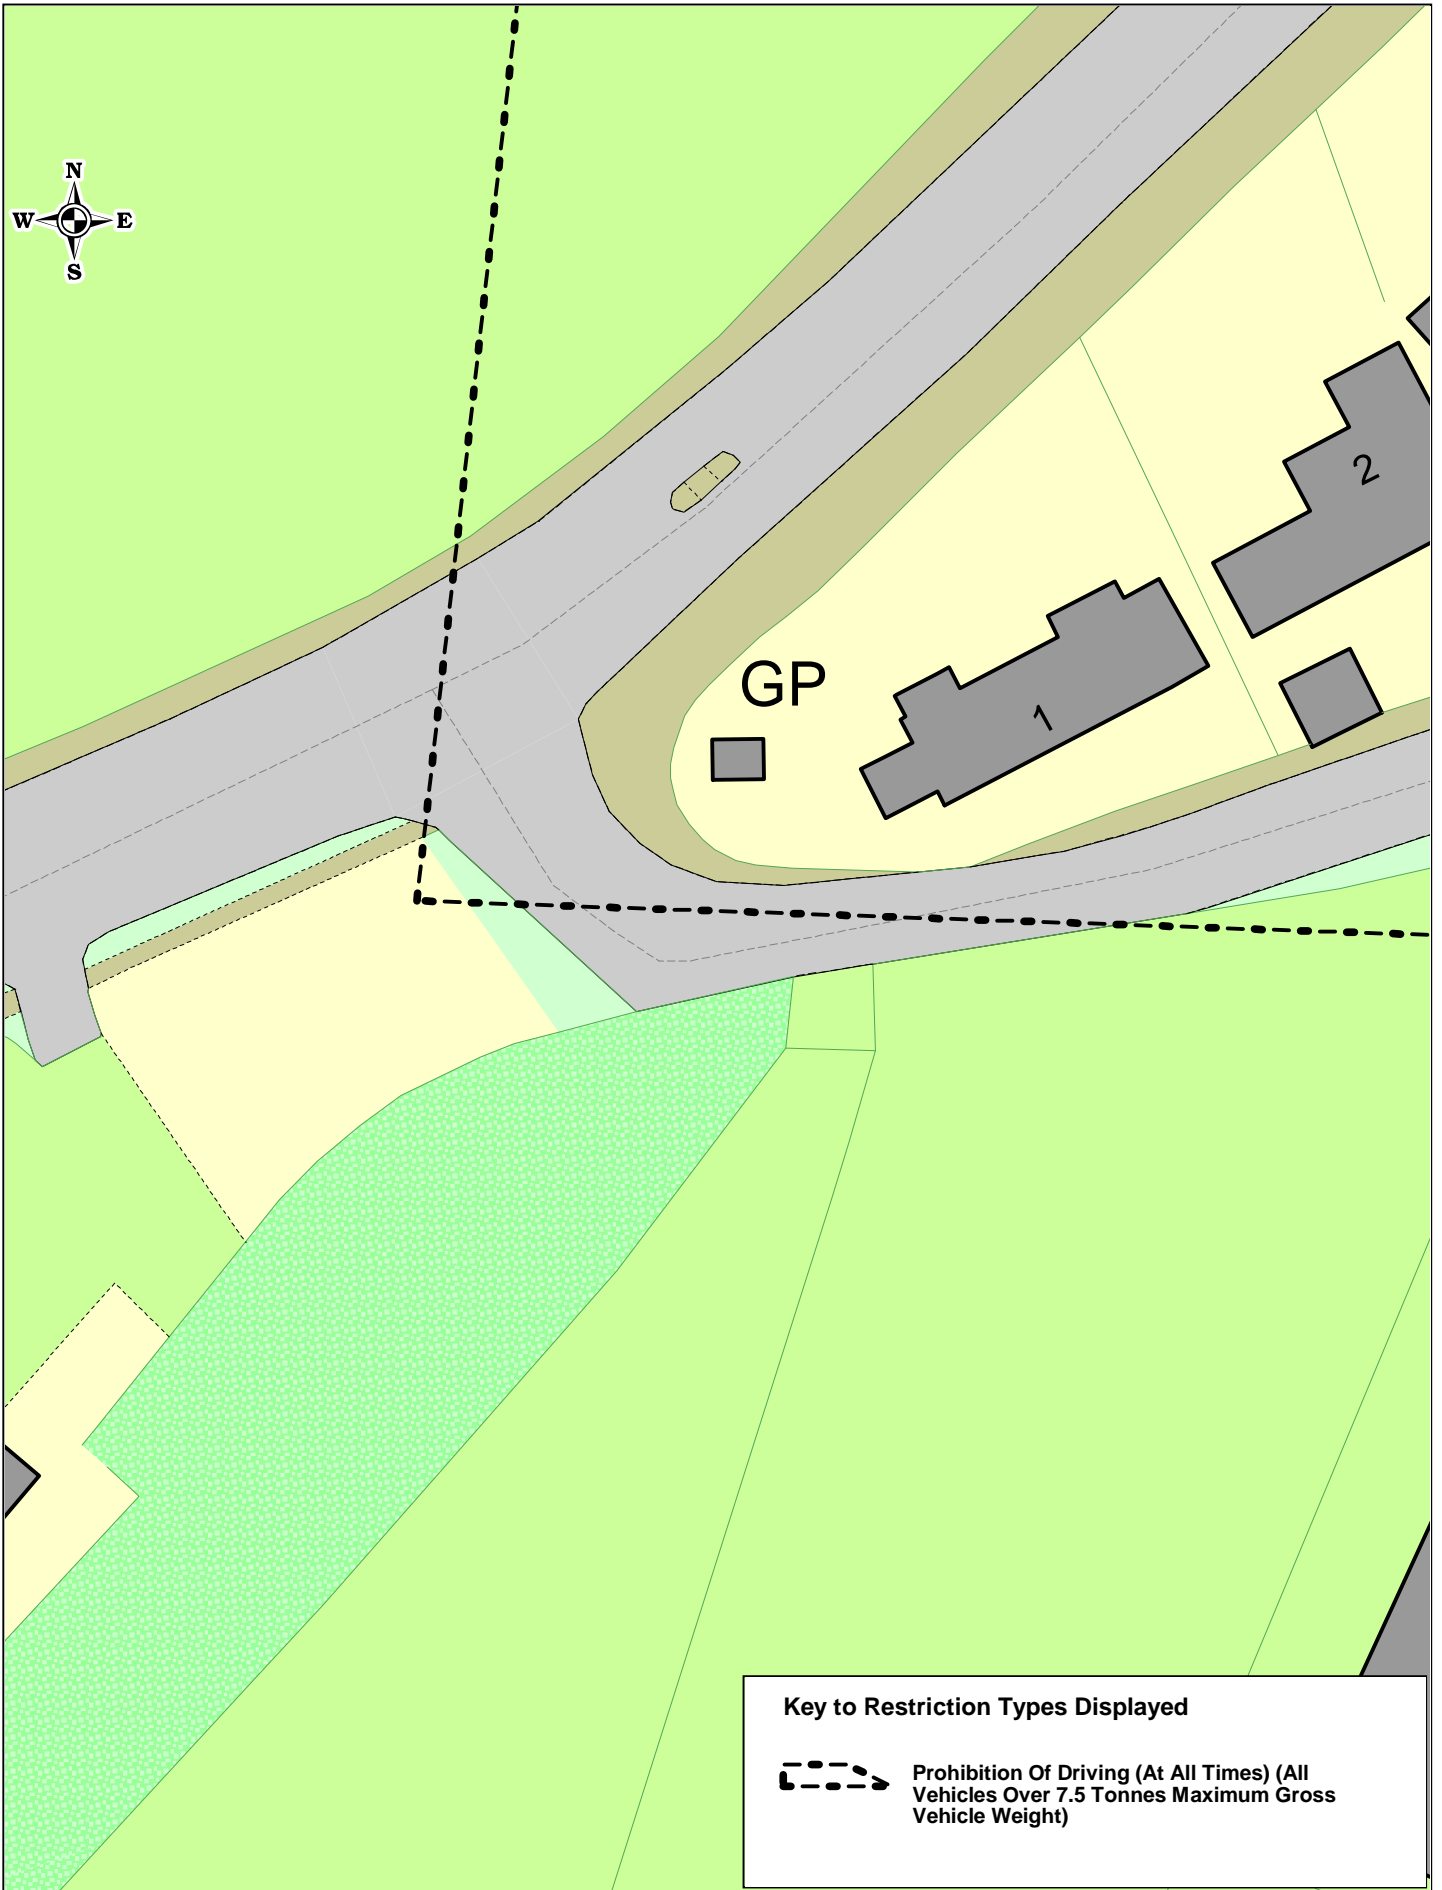

Key to Restriction Types Displayed

Prohibition Of Driving (At All Times) (All Vehicles Over 7.5 Tonnes Maximum Gross Vehicle Weight)

Long Lane Dalton Existing

SCALE	1 : 500
DATE	22/11/2021
DRAWING NO.	
DRAWN BY	
© Crown copyright. All rights reserved Cumbria County Council Licence No. 100019596 2011