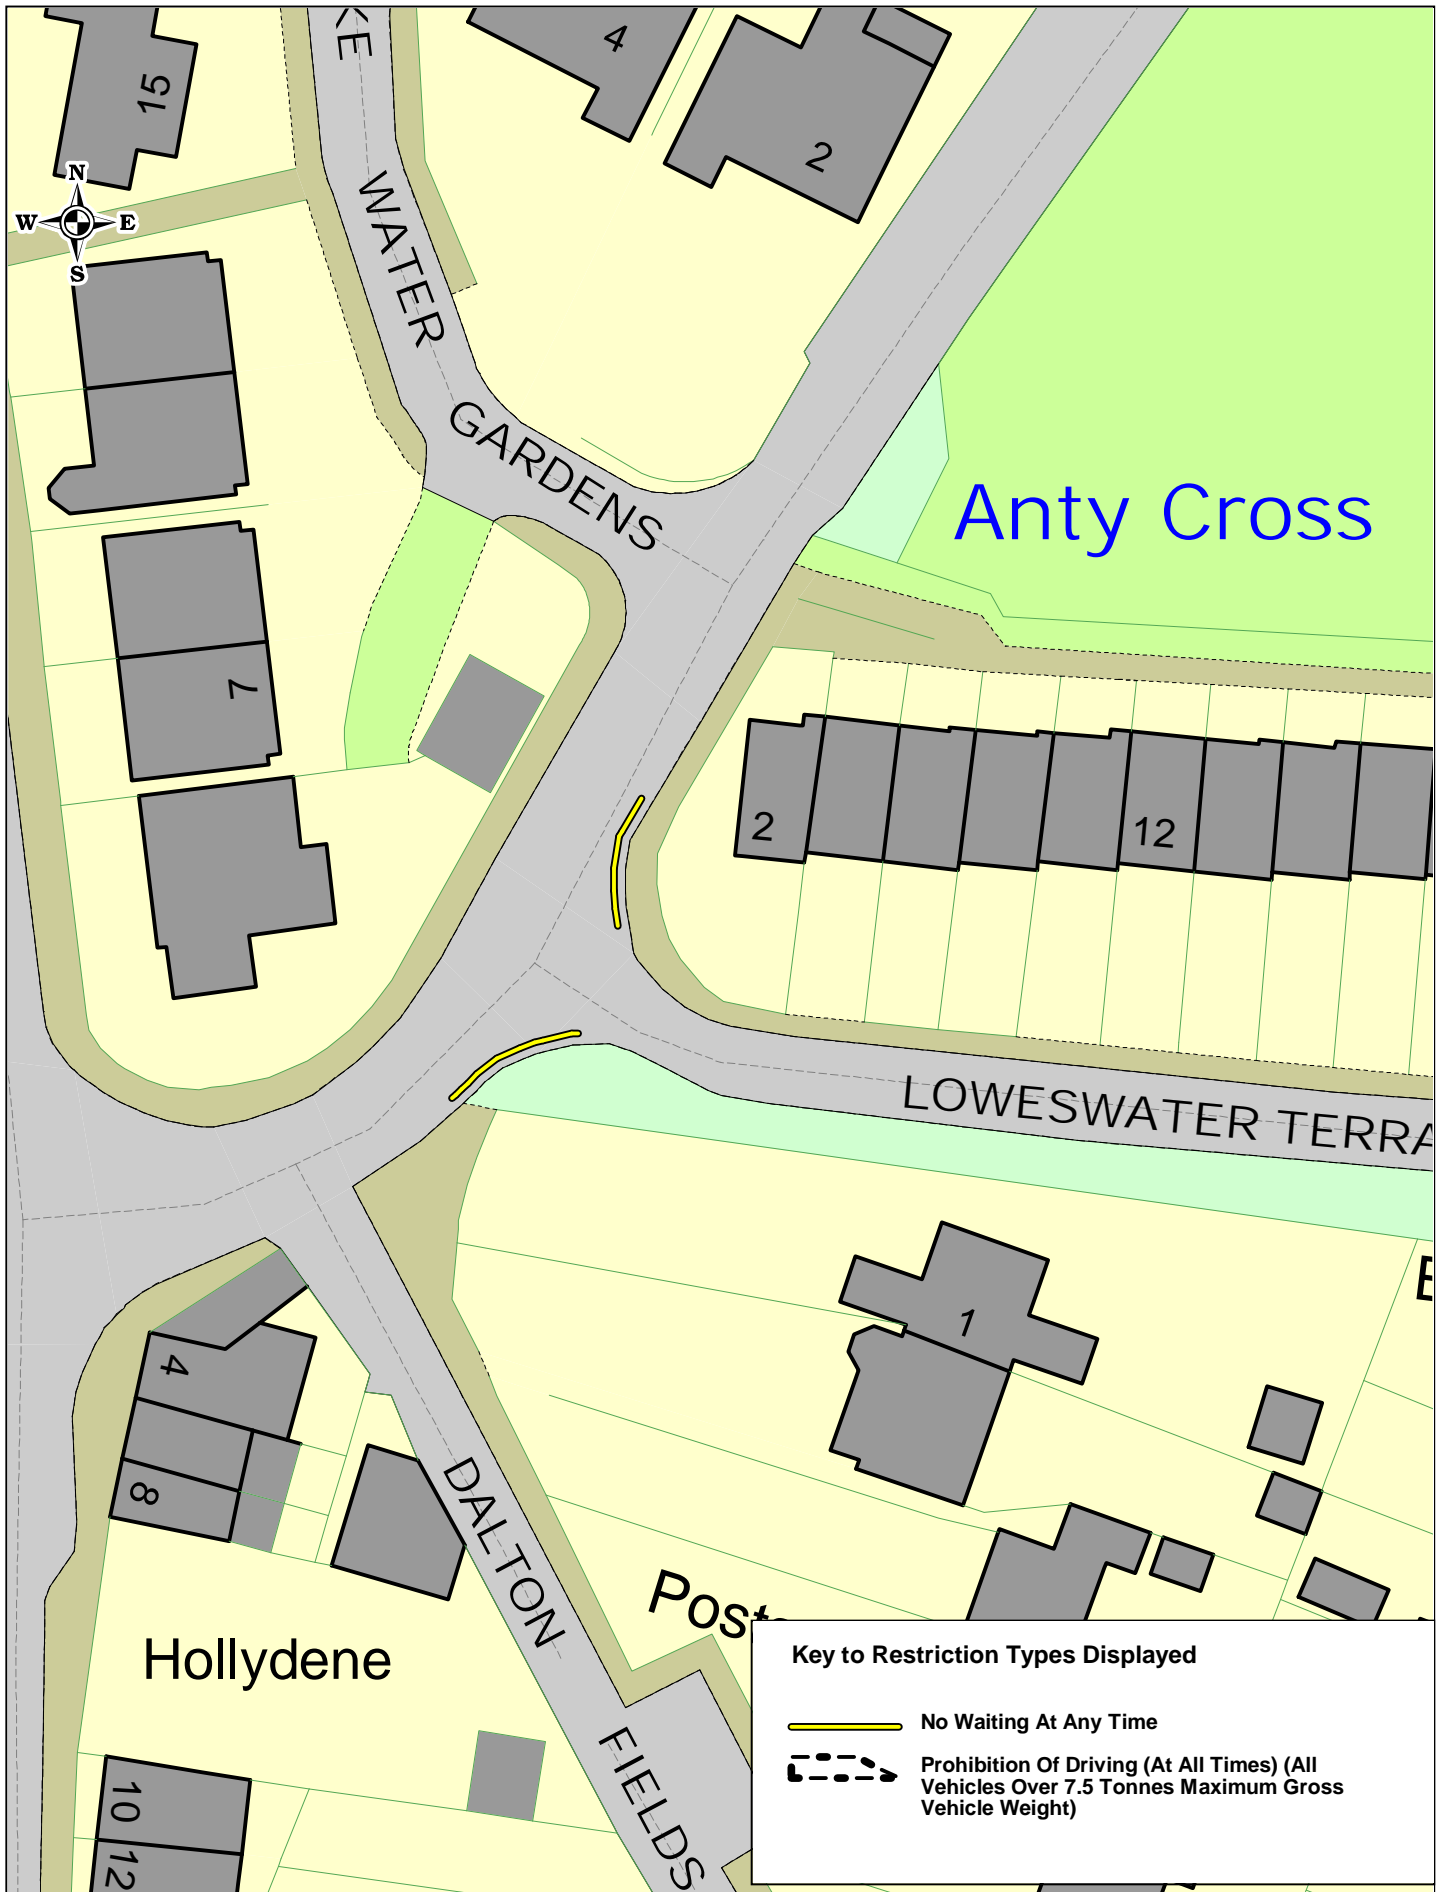

Key to Restriction Types Displayed

No Waiting At Any Time

Prohibition Of Driving (At All Times) (All Vehicles Over 7.5 Tonnes Maximum Gross Vehicle Weight)