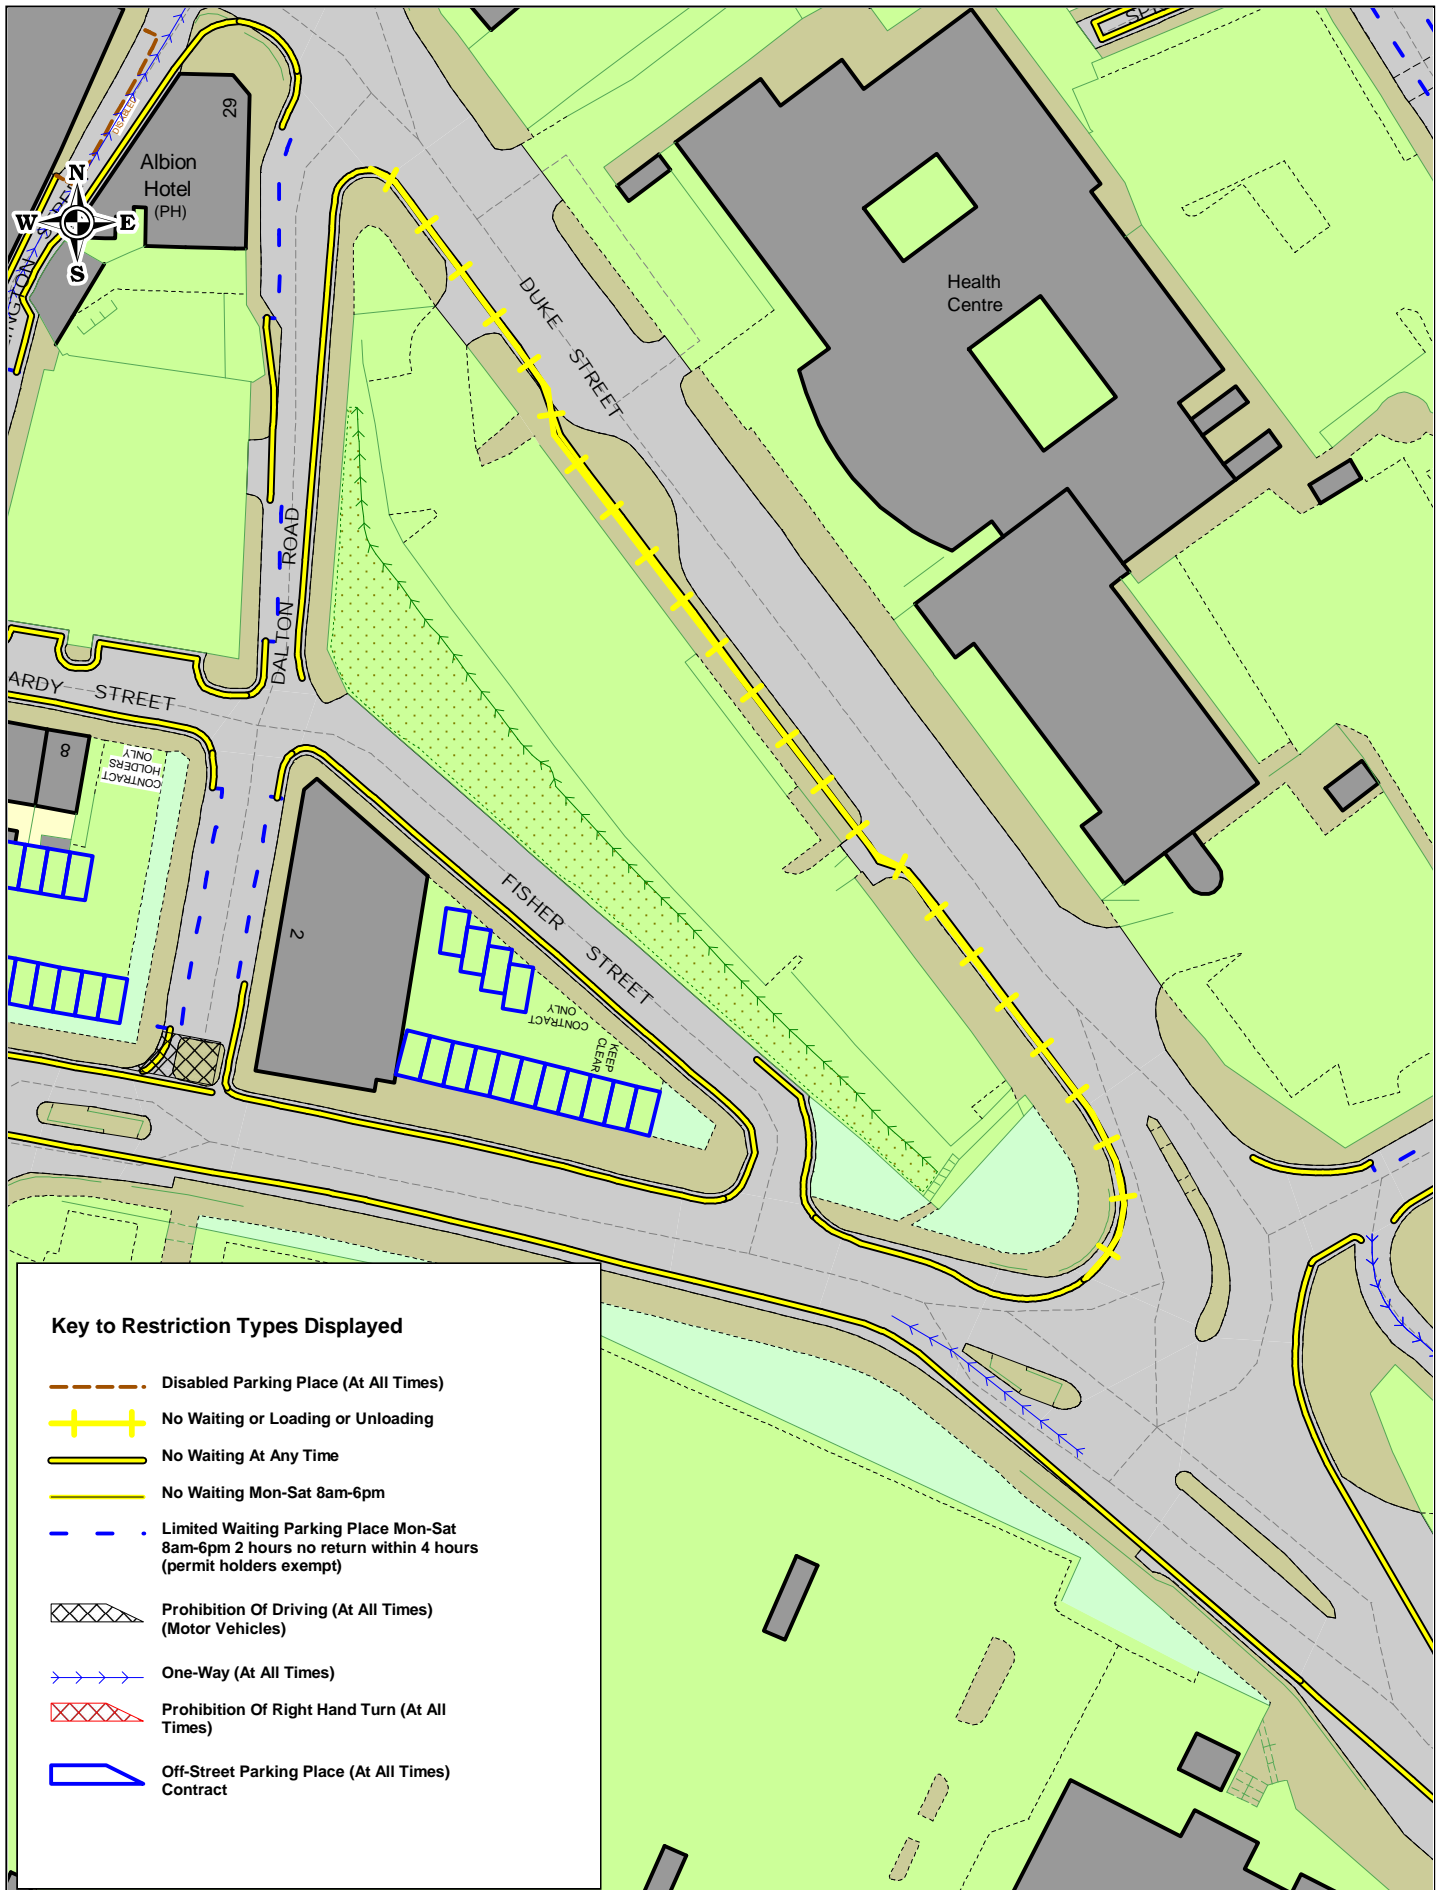

Duke Street Barrow Proposed

SCALE	1 : 800
DATE	22/11/2021
DRAWING NO.	
DRAWN BY	
© Crown copyright. All rights reserved Cumbria County Council Licence No. 100019596 2011