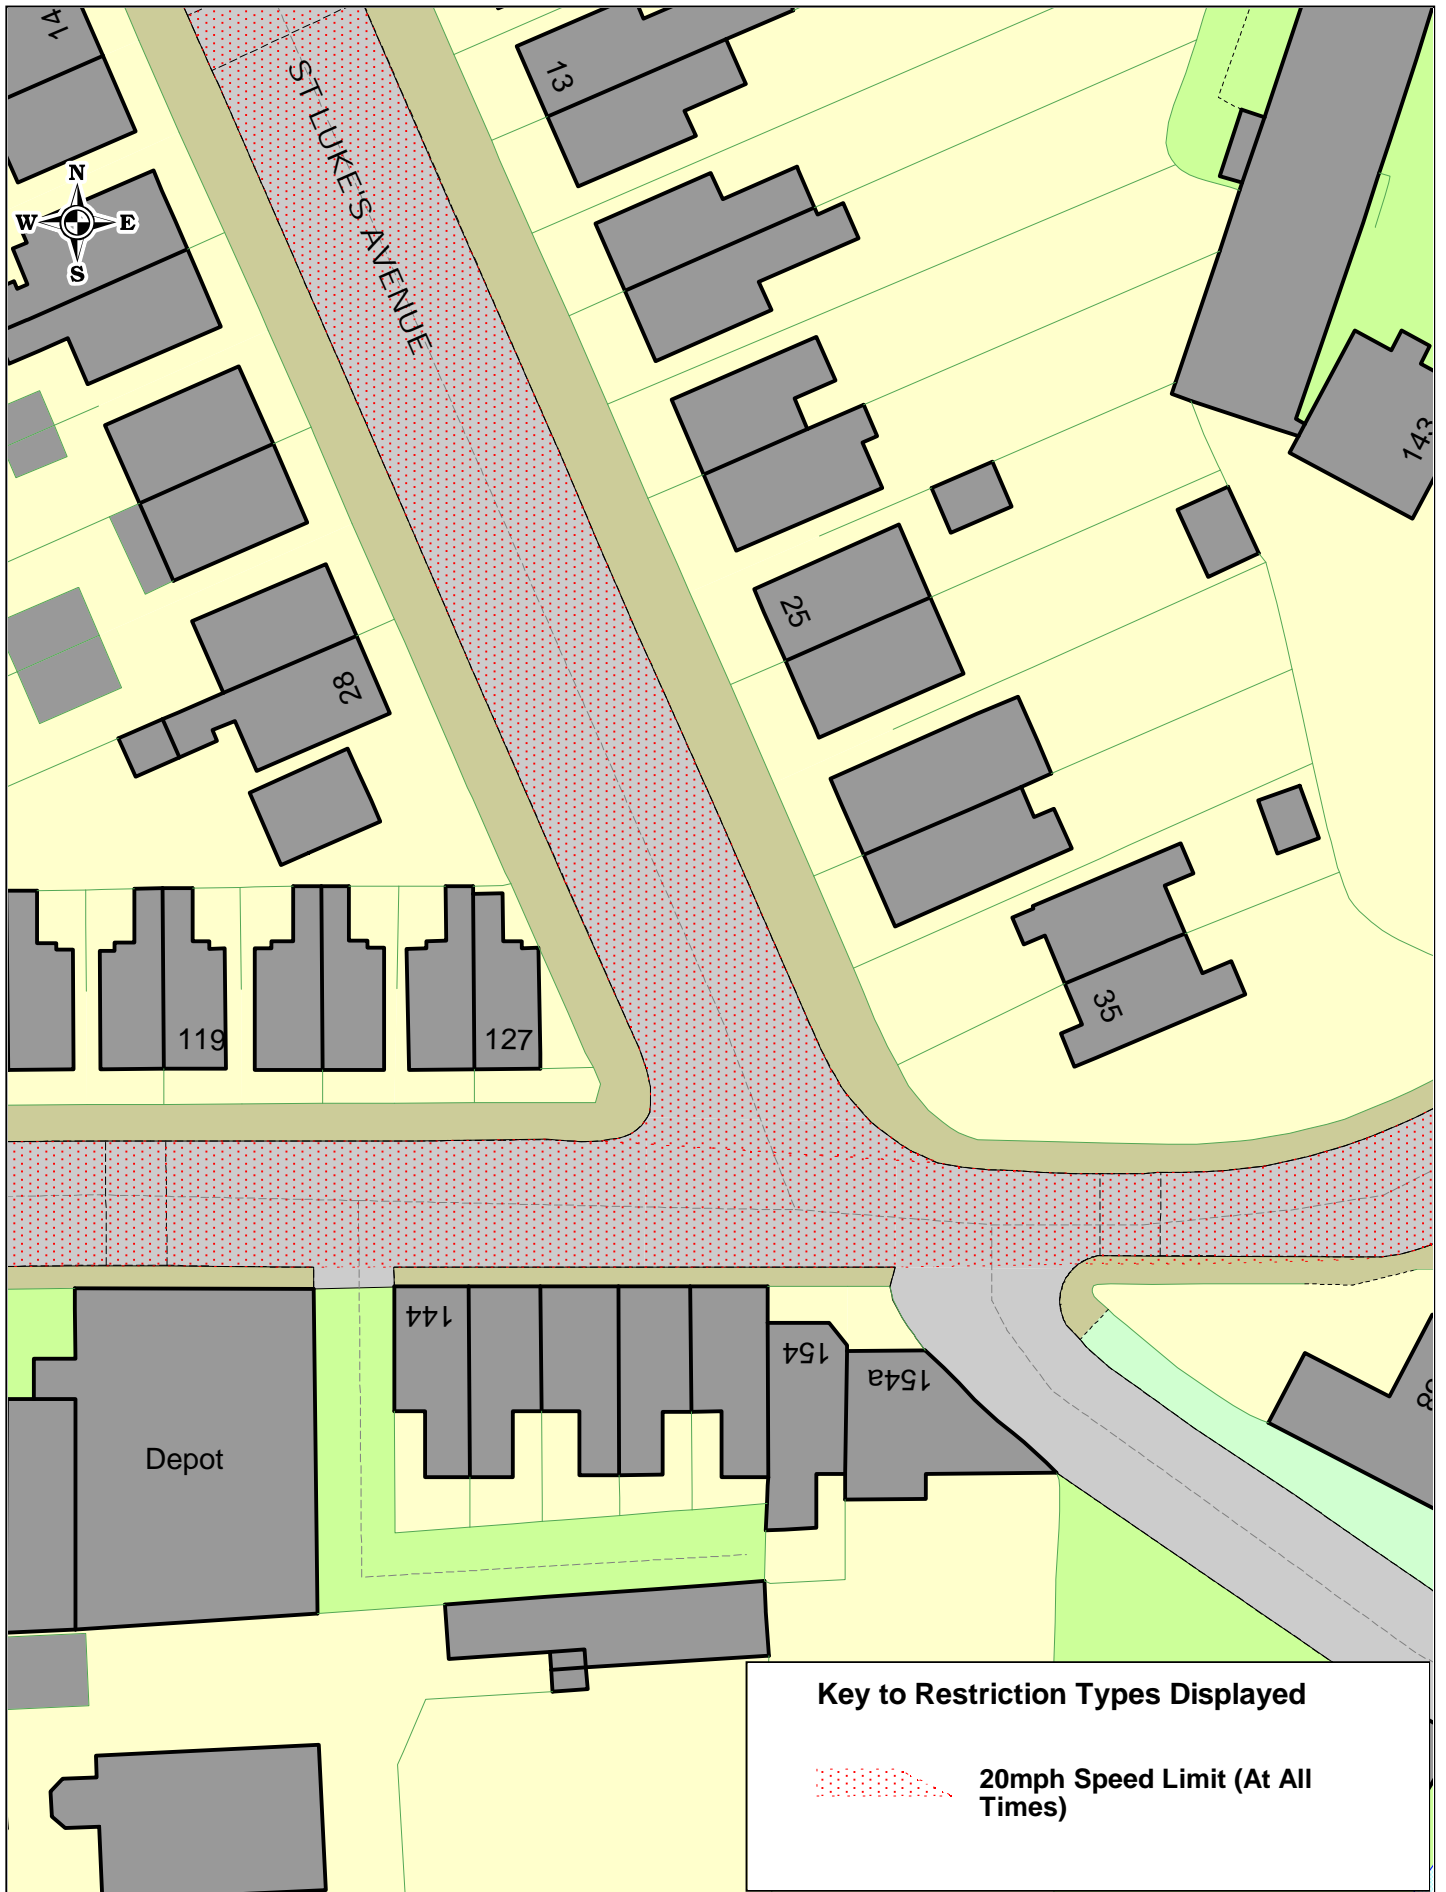

Key to Restriction Types Displayed

20mph Speed Limit (At All Times)