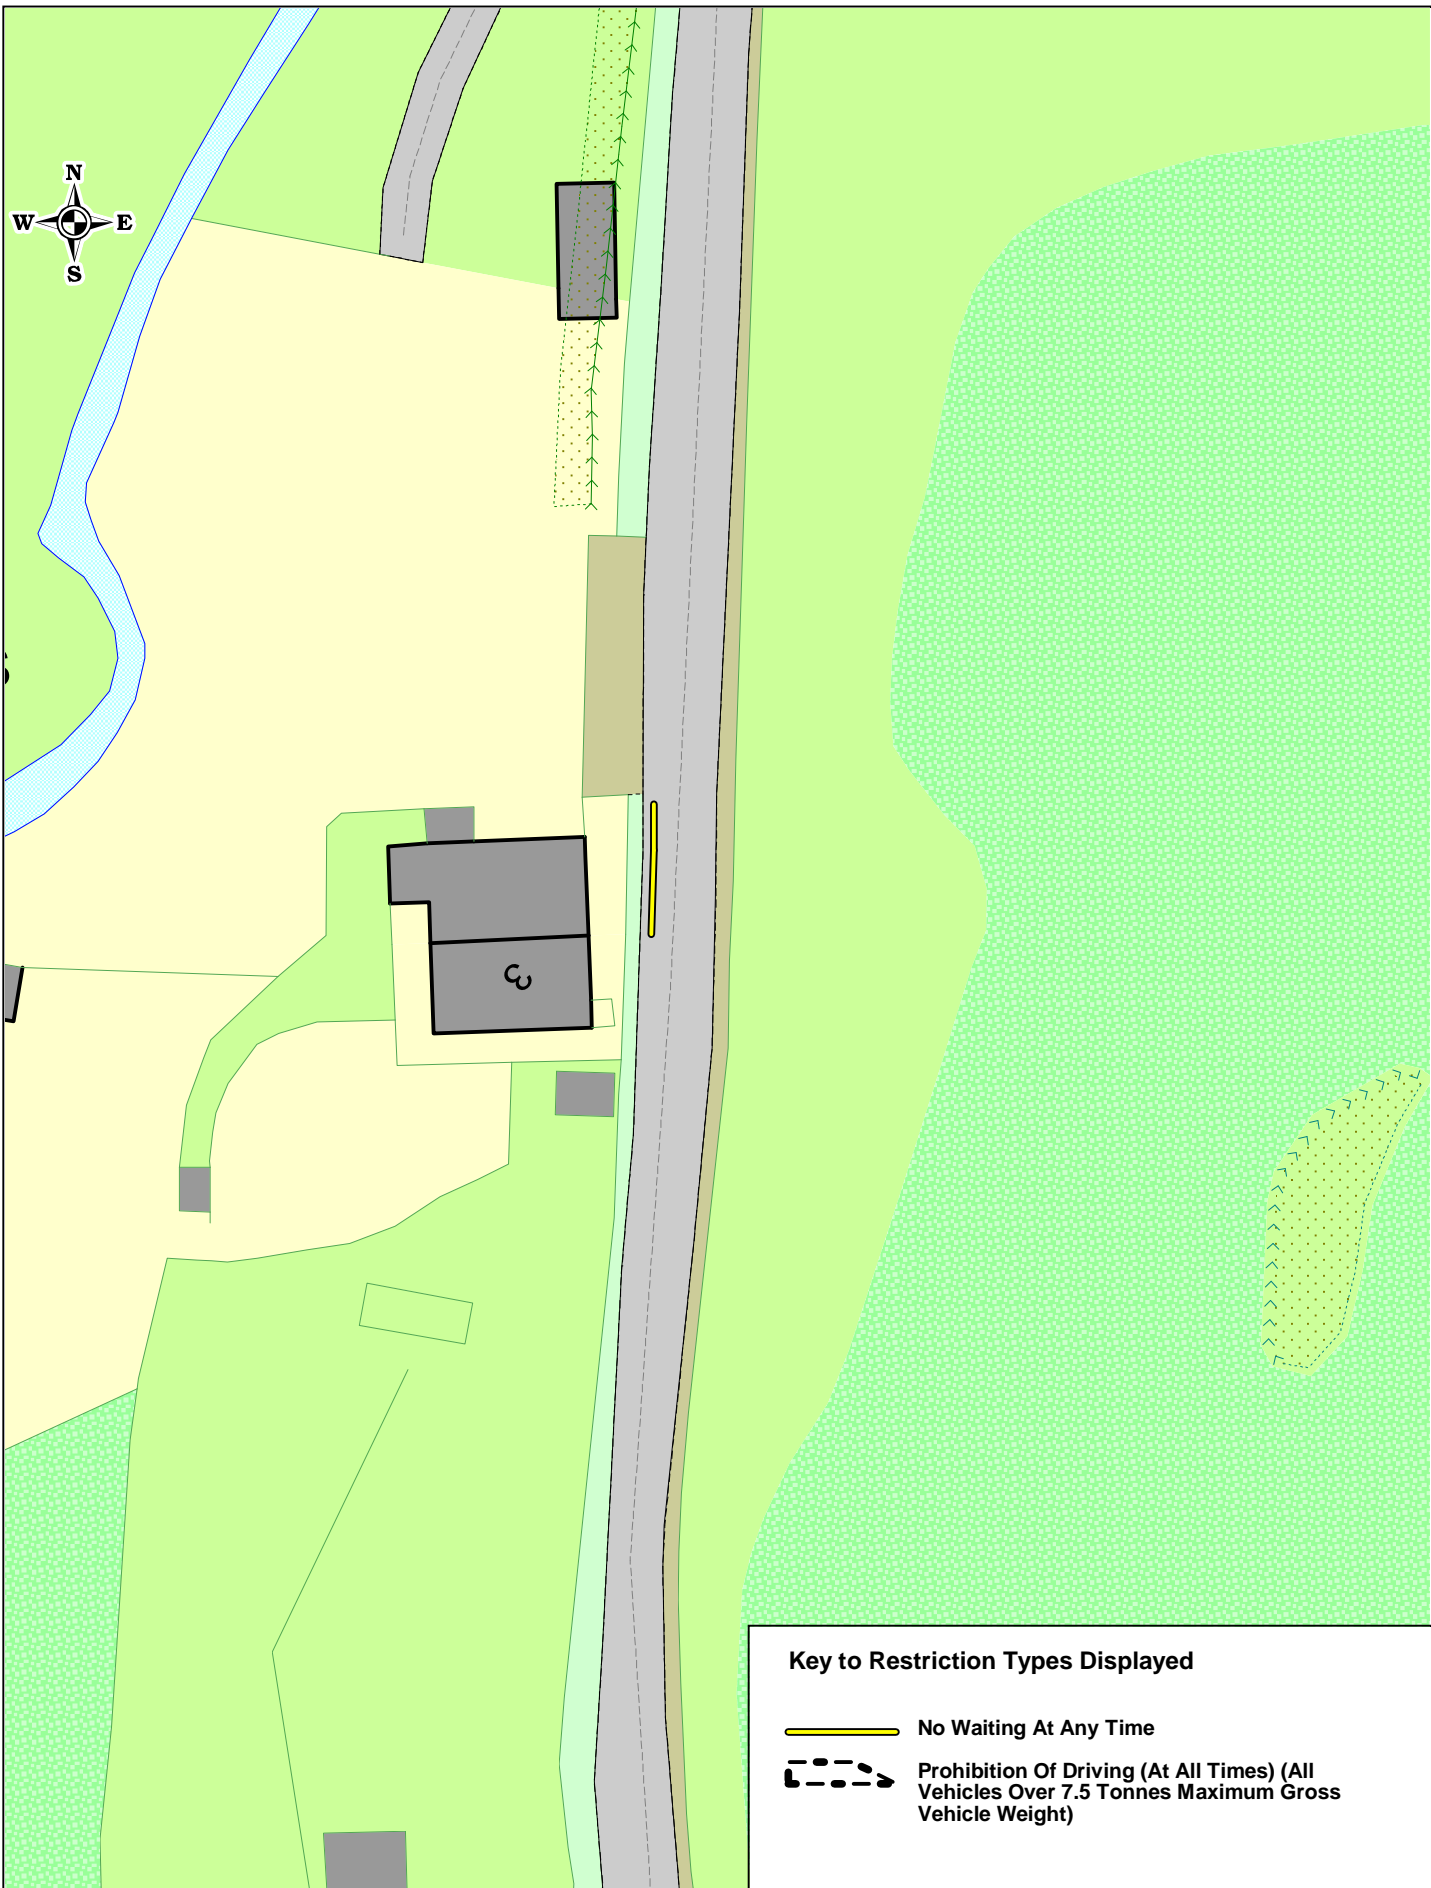

Key to Restriction Types Displayed

Prohibition Of Driving (At All Times) (All Vehicles Over 7.5 Tonnes Maximum Gross Vehicle Weight)

**Crossgates Cottage
Broughton Road Dalton
Existing**

SCALE	1 : 500
DATE	17/11/2021
DRAWING NO.	
DRAWN BY	
© Crown copyright. All rights reserved Cumbria County Council Licence No. 100019596 2011	