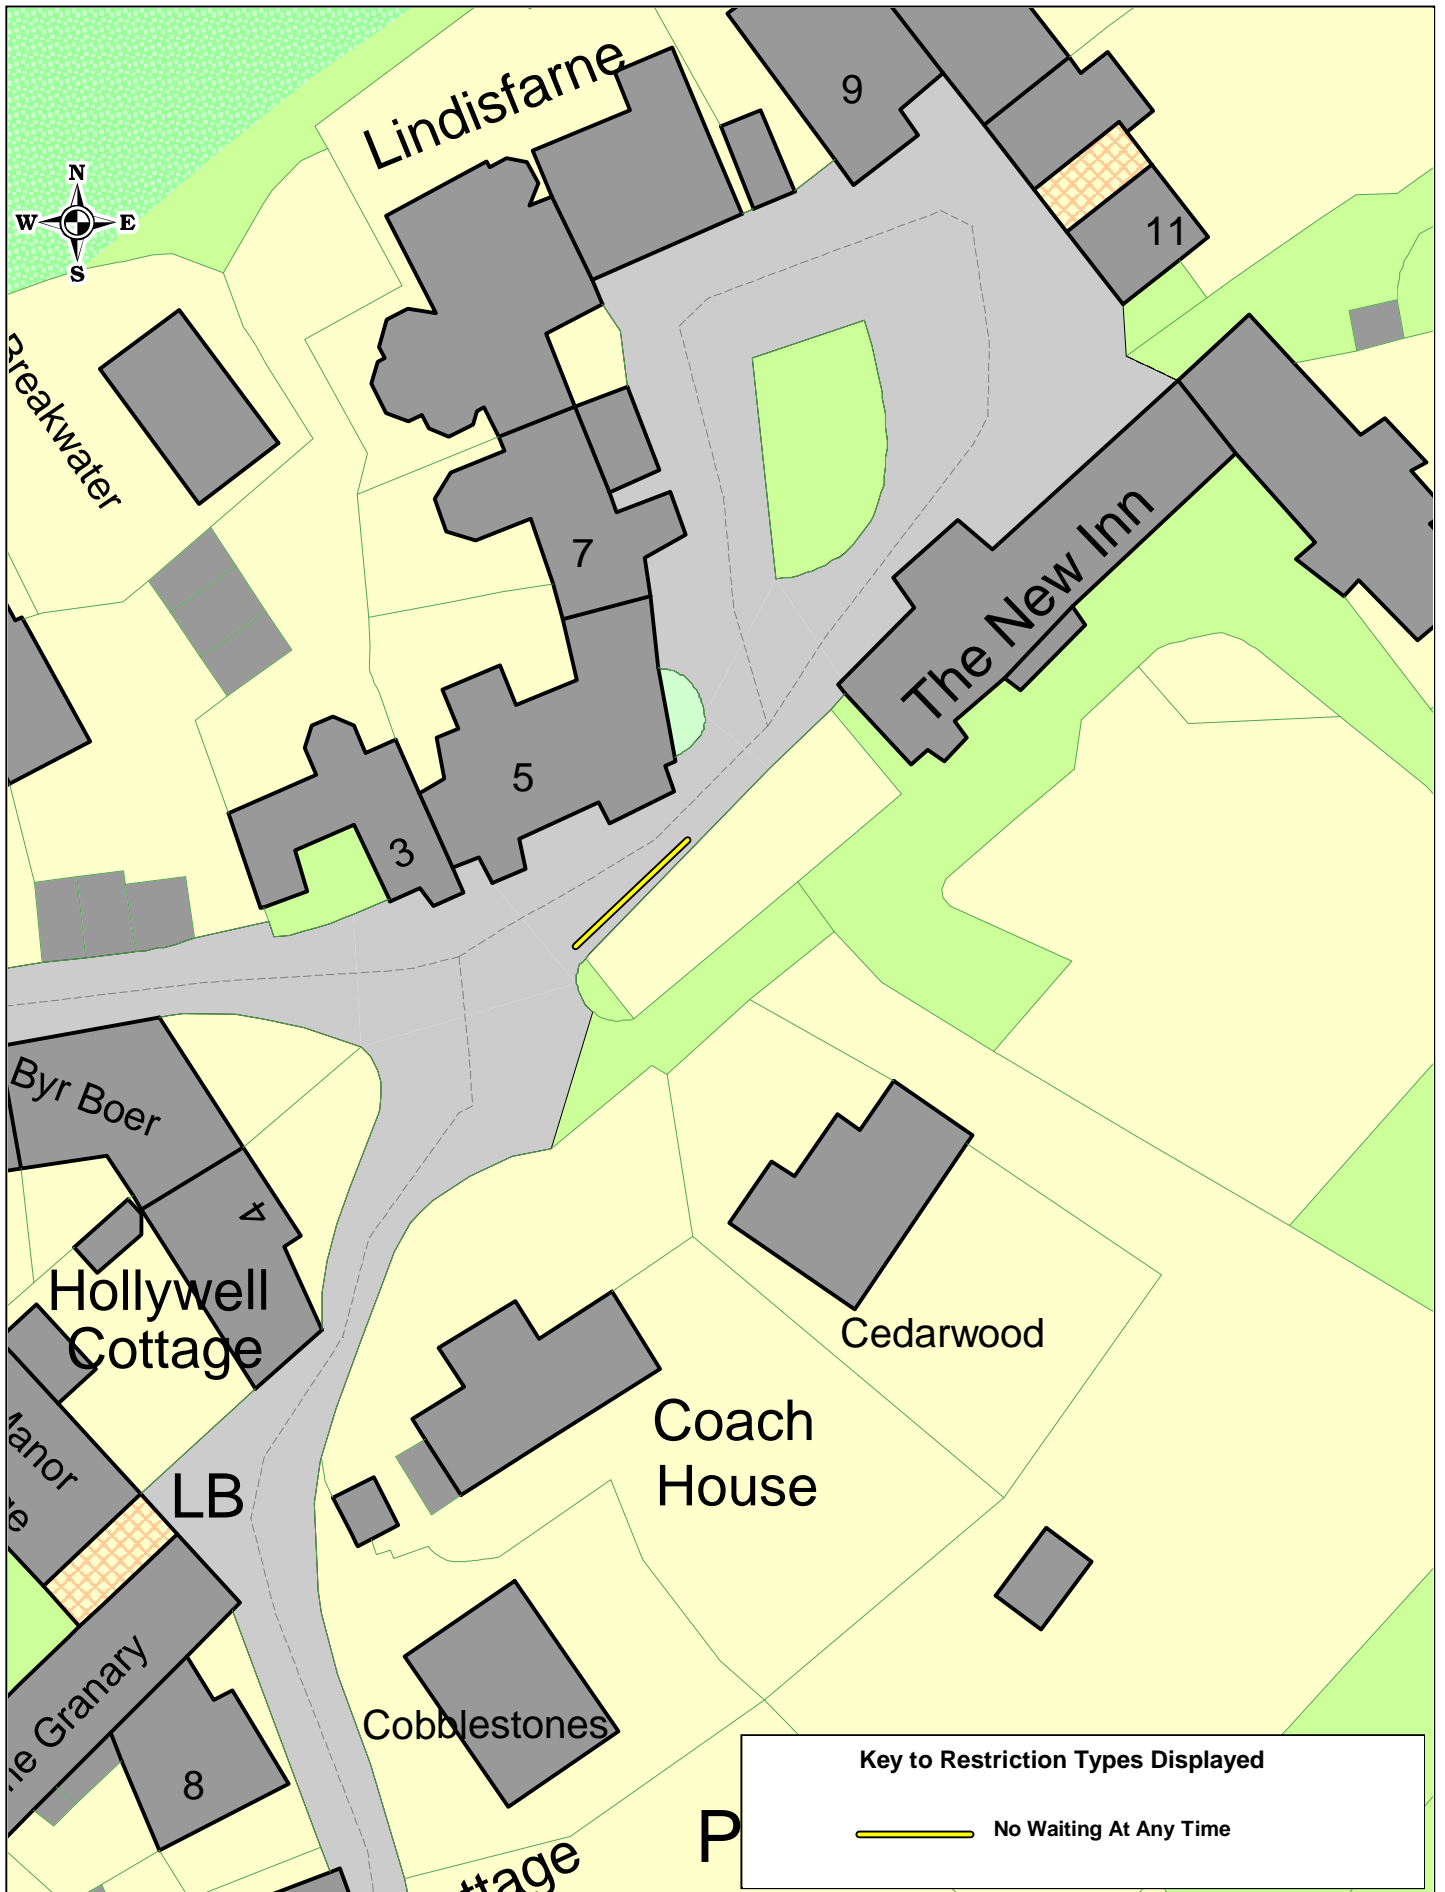

Biggar Village Barrow Existing

SCALE	1 : 500
DATE	26/11/2021
DRAWING NO.	
DRAWN BY	
© Crown copyright. All rights reserved Cumbria County Council Licence No. 100019596 2011	

Key to Restriction Types Displayed	
	No Waiting At Any Time