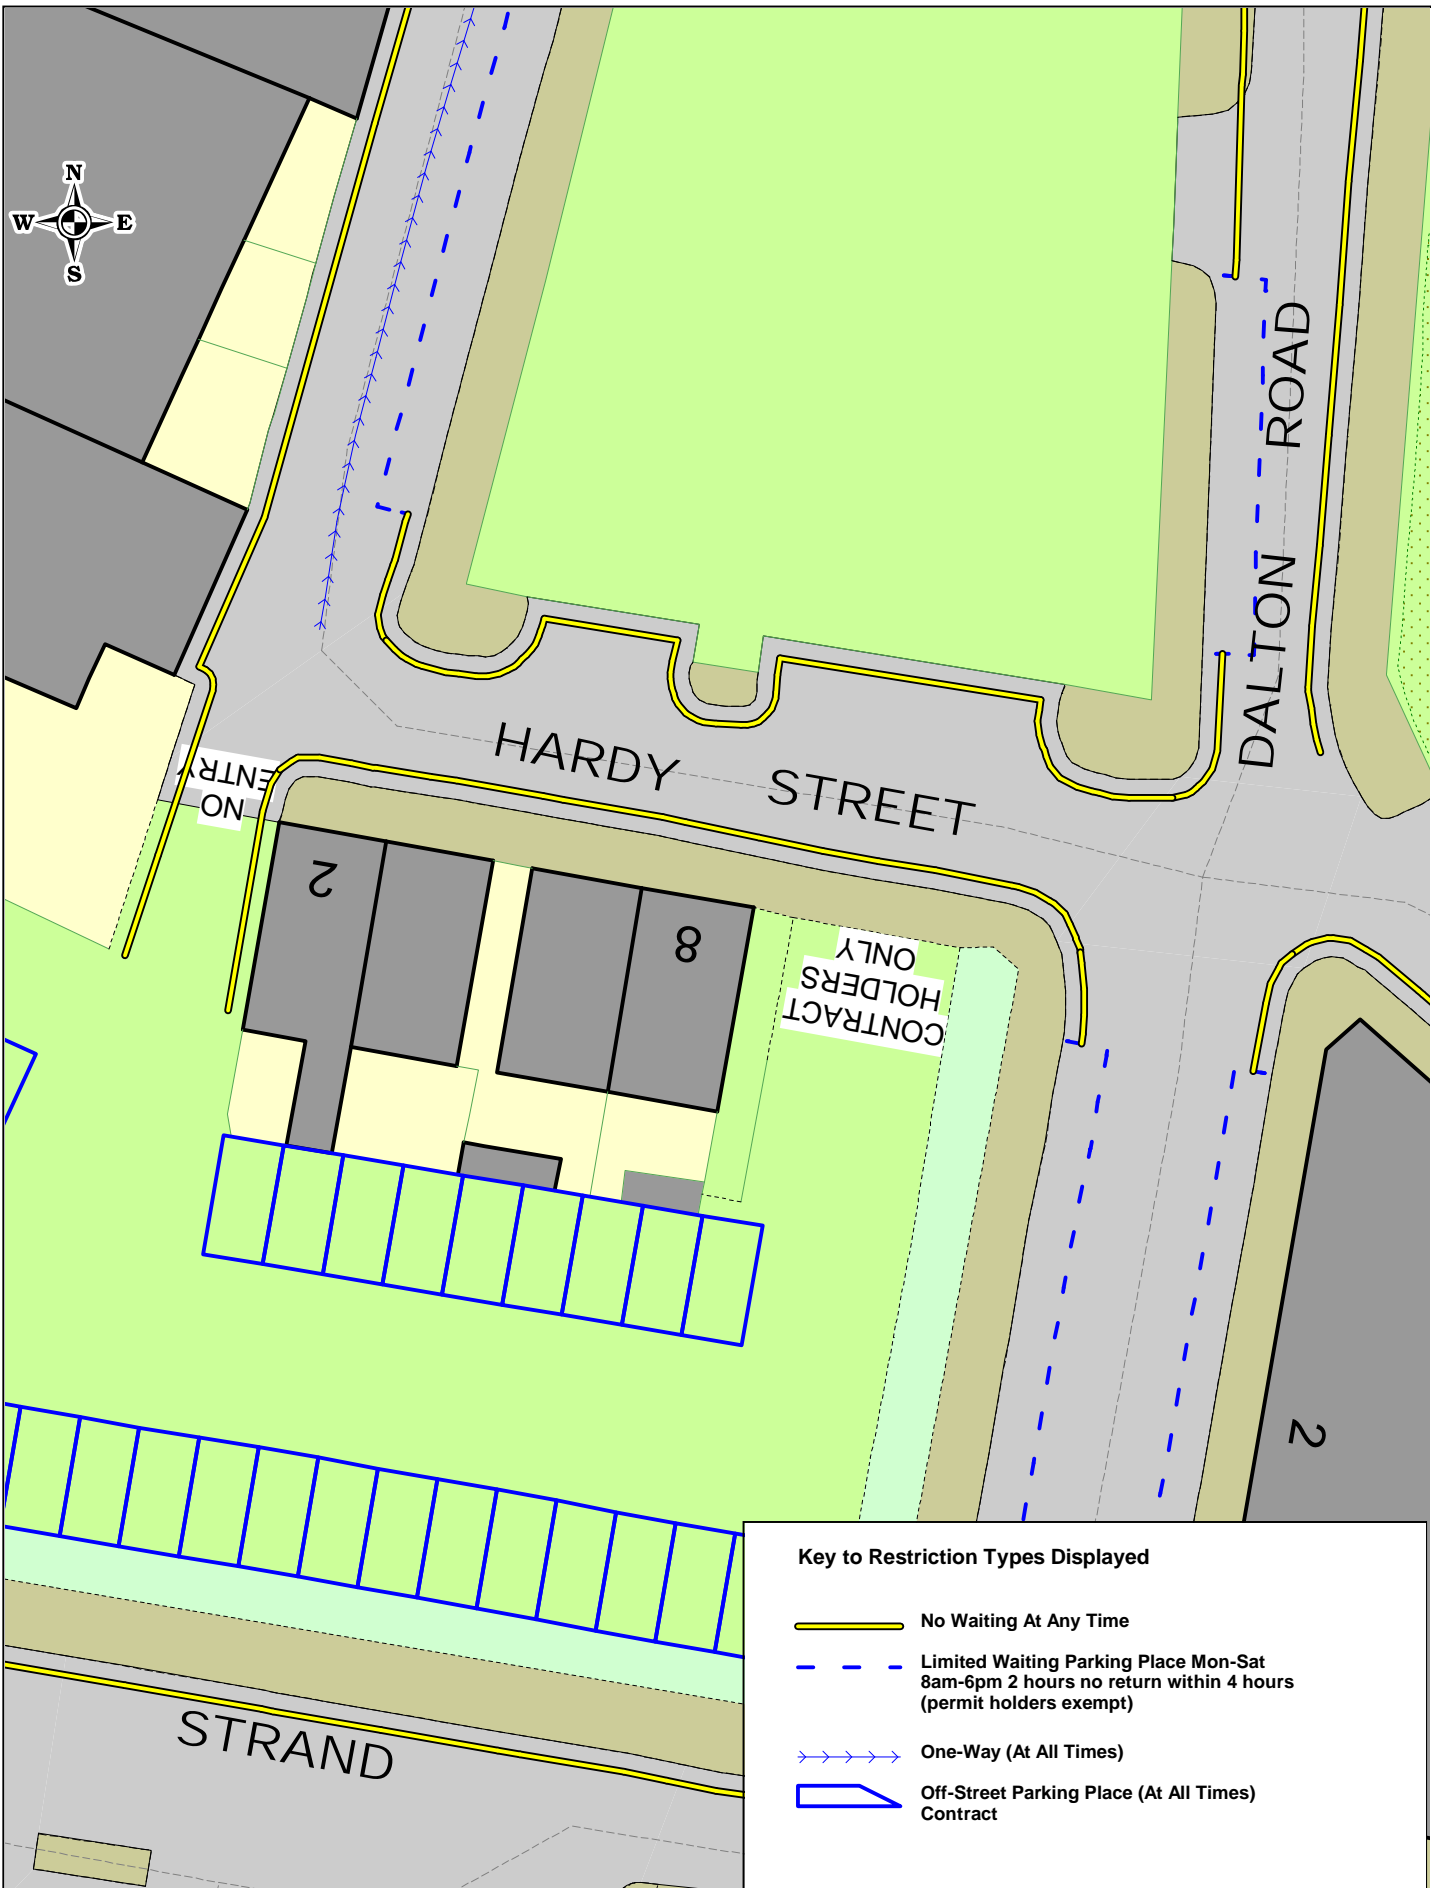

Key to Restriction Types Displayed

- No Waiting At Any Time
- Limited Waiting Parking Place Mon-Sat 8am-6pm 2 hours no return within 4 hours (permit holders exempt)
- One-Way (At All Times)
- Off-Street Parking Place (At All Times) Contract

Hardy Street Barrow Existing

SCALE	1 : 300
DATE	23/11/2021
DRAWING NO.	
DRAWN BY	
© Crown copyright. All rights reserved Cumbria County Council Licence No. 100019596 2011