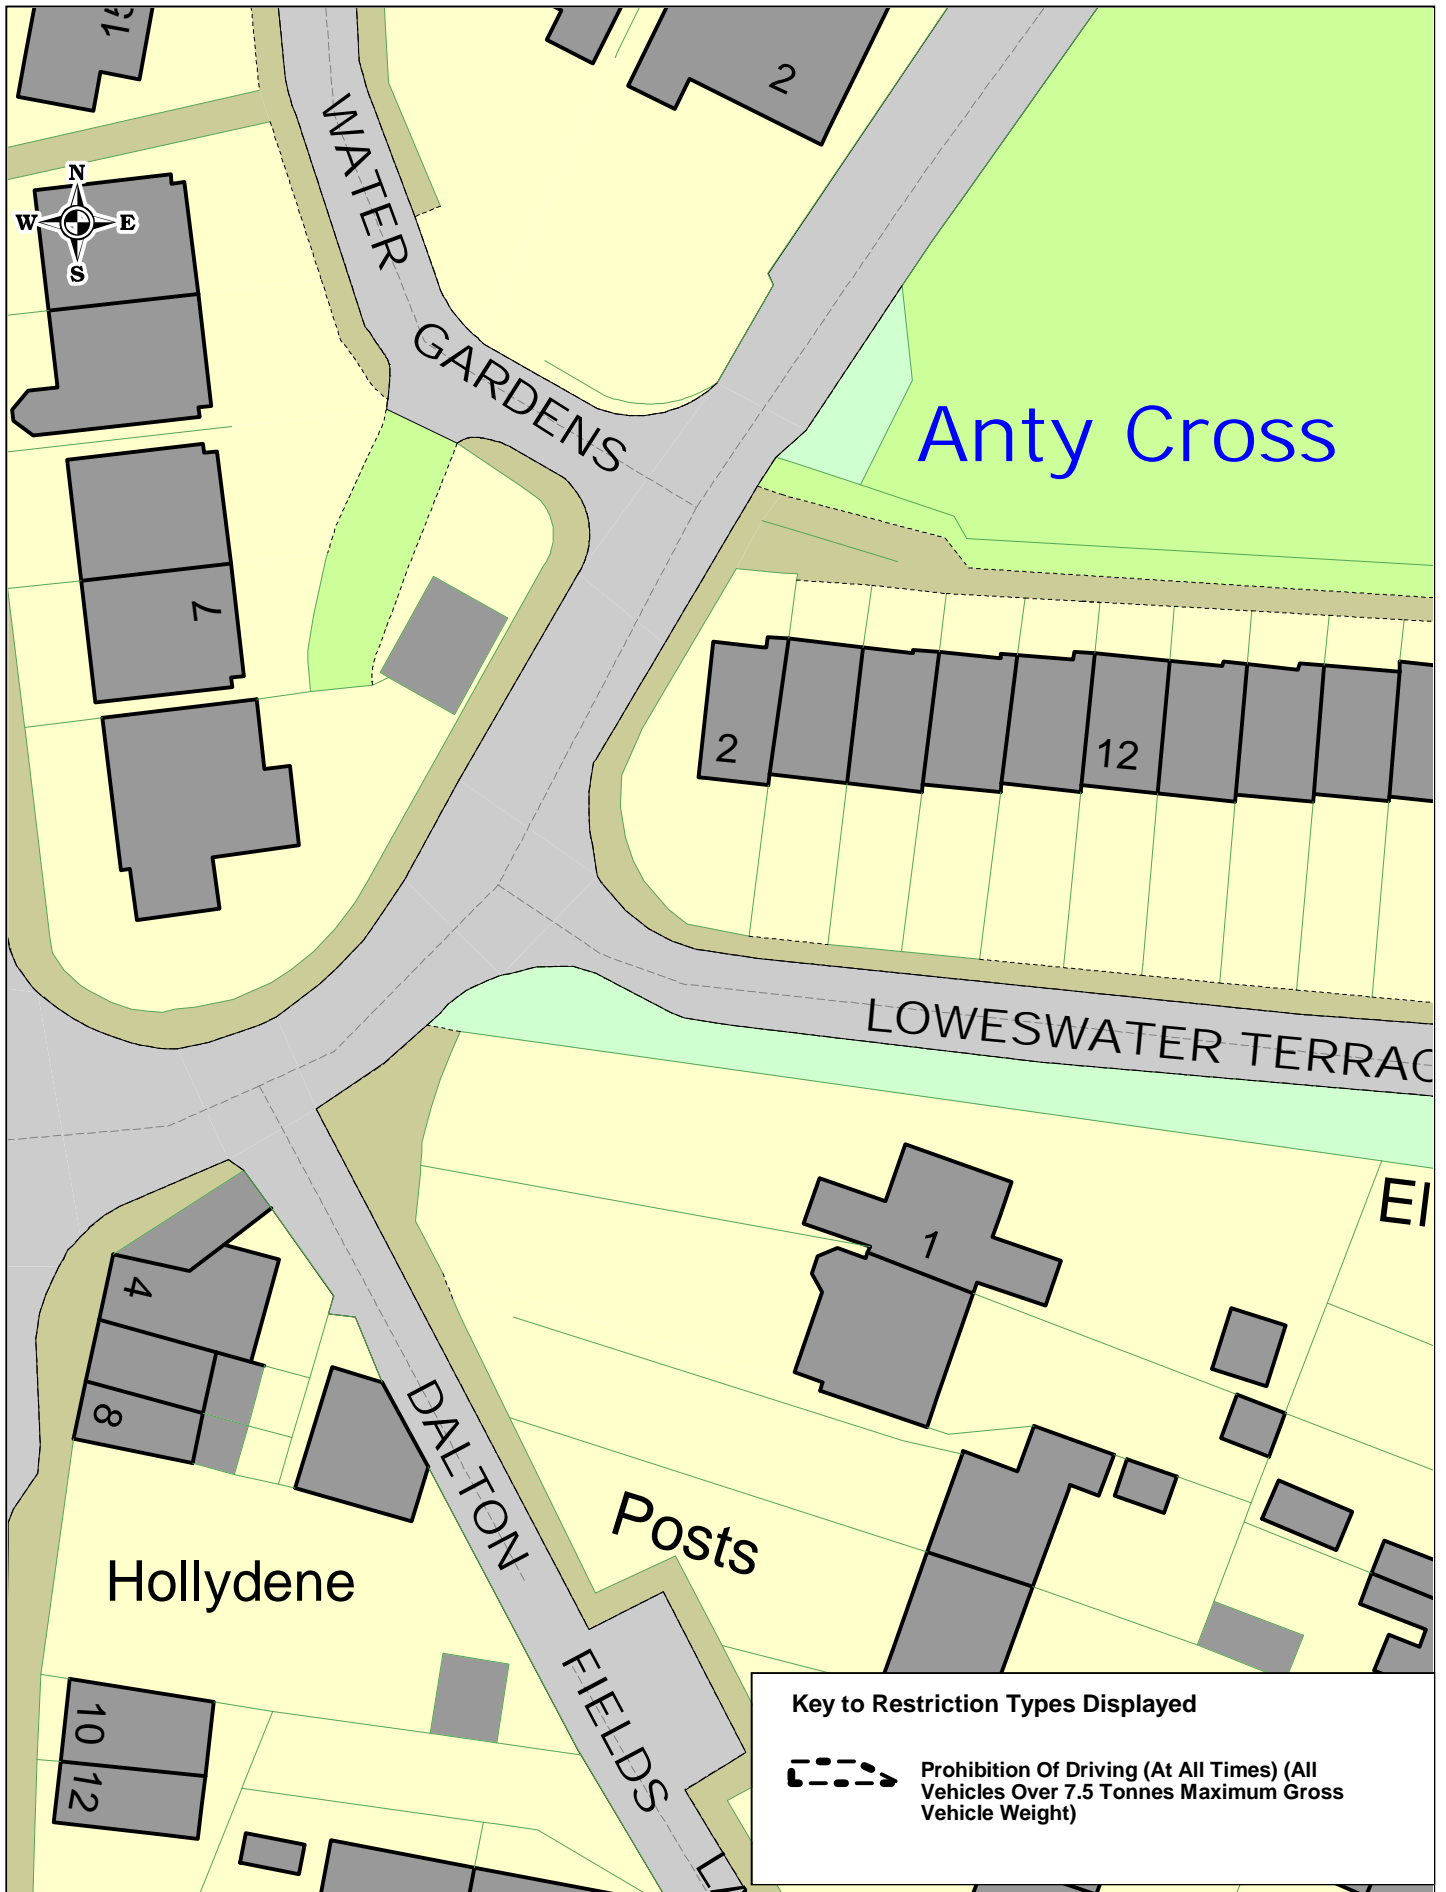

Hollygate Road Dalton Existing

SCALE	1 : 500
DATE	22/11/2021
DRAWING NO.	
DRAWN BY	
© Crown copyright. All rights reserved Cumbria County Council Licence No. 100019596 2011