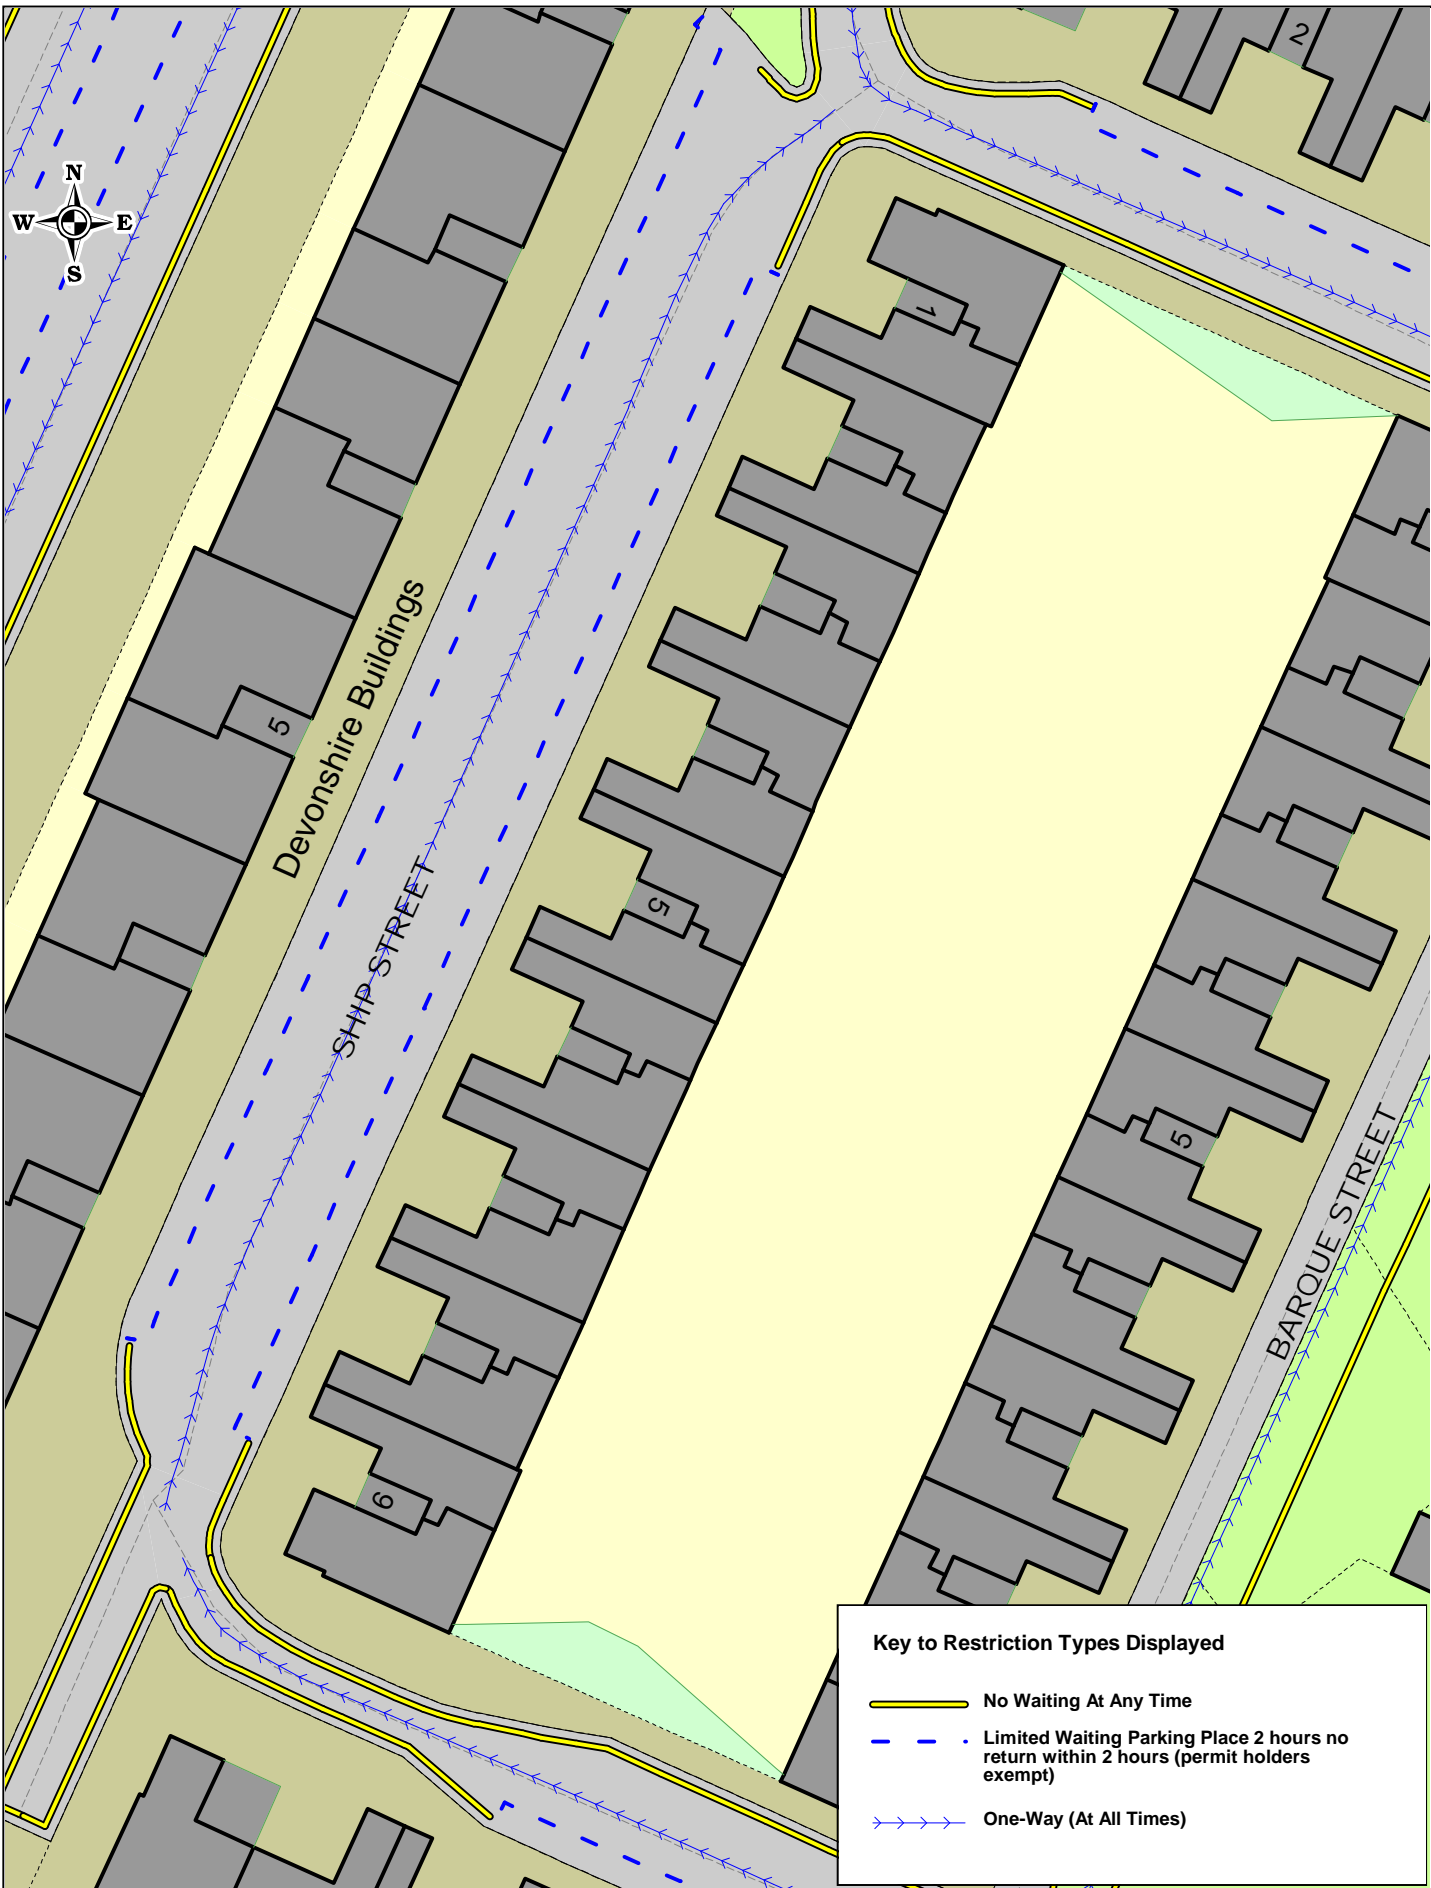

1 Tyne Road Barrow Existing

SCALE	1 : 400
DATE	09/11/2021
DRAWING NO.	
DRAWN BY	
© Crown copyright. All rights reserved Cumbria County Council Licence No. 100019596 2011	

1 Tyne Road Barrow Proposed

SCALE	1 : 400
DATE	09/11/2021
DRAWING NO.	
DRAWN BY	
© Crown copyright. All rights reserved Cumbria County Council Licence No. 100019596 2011	