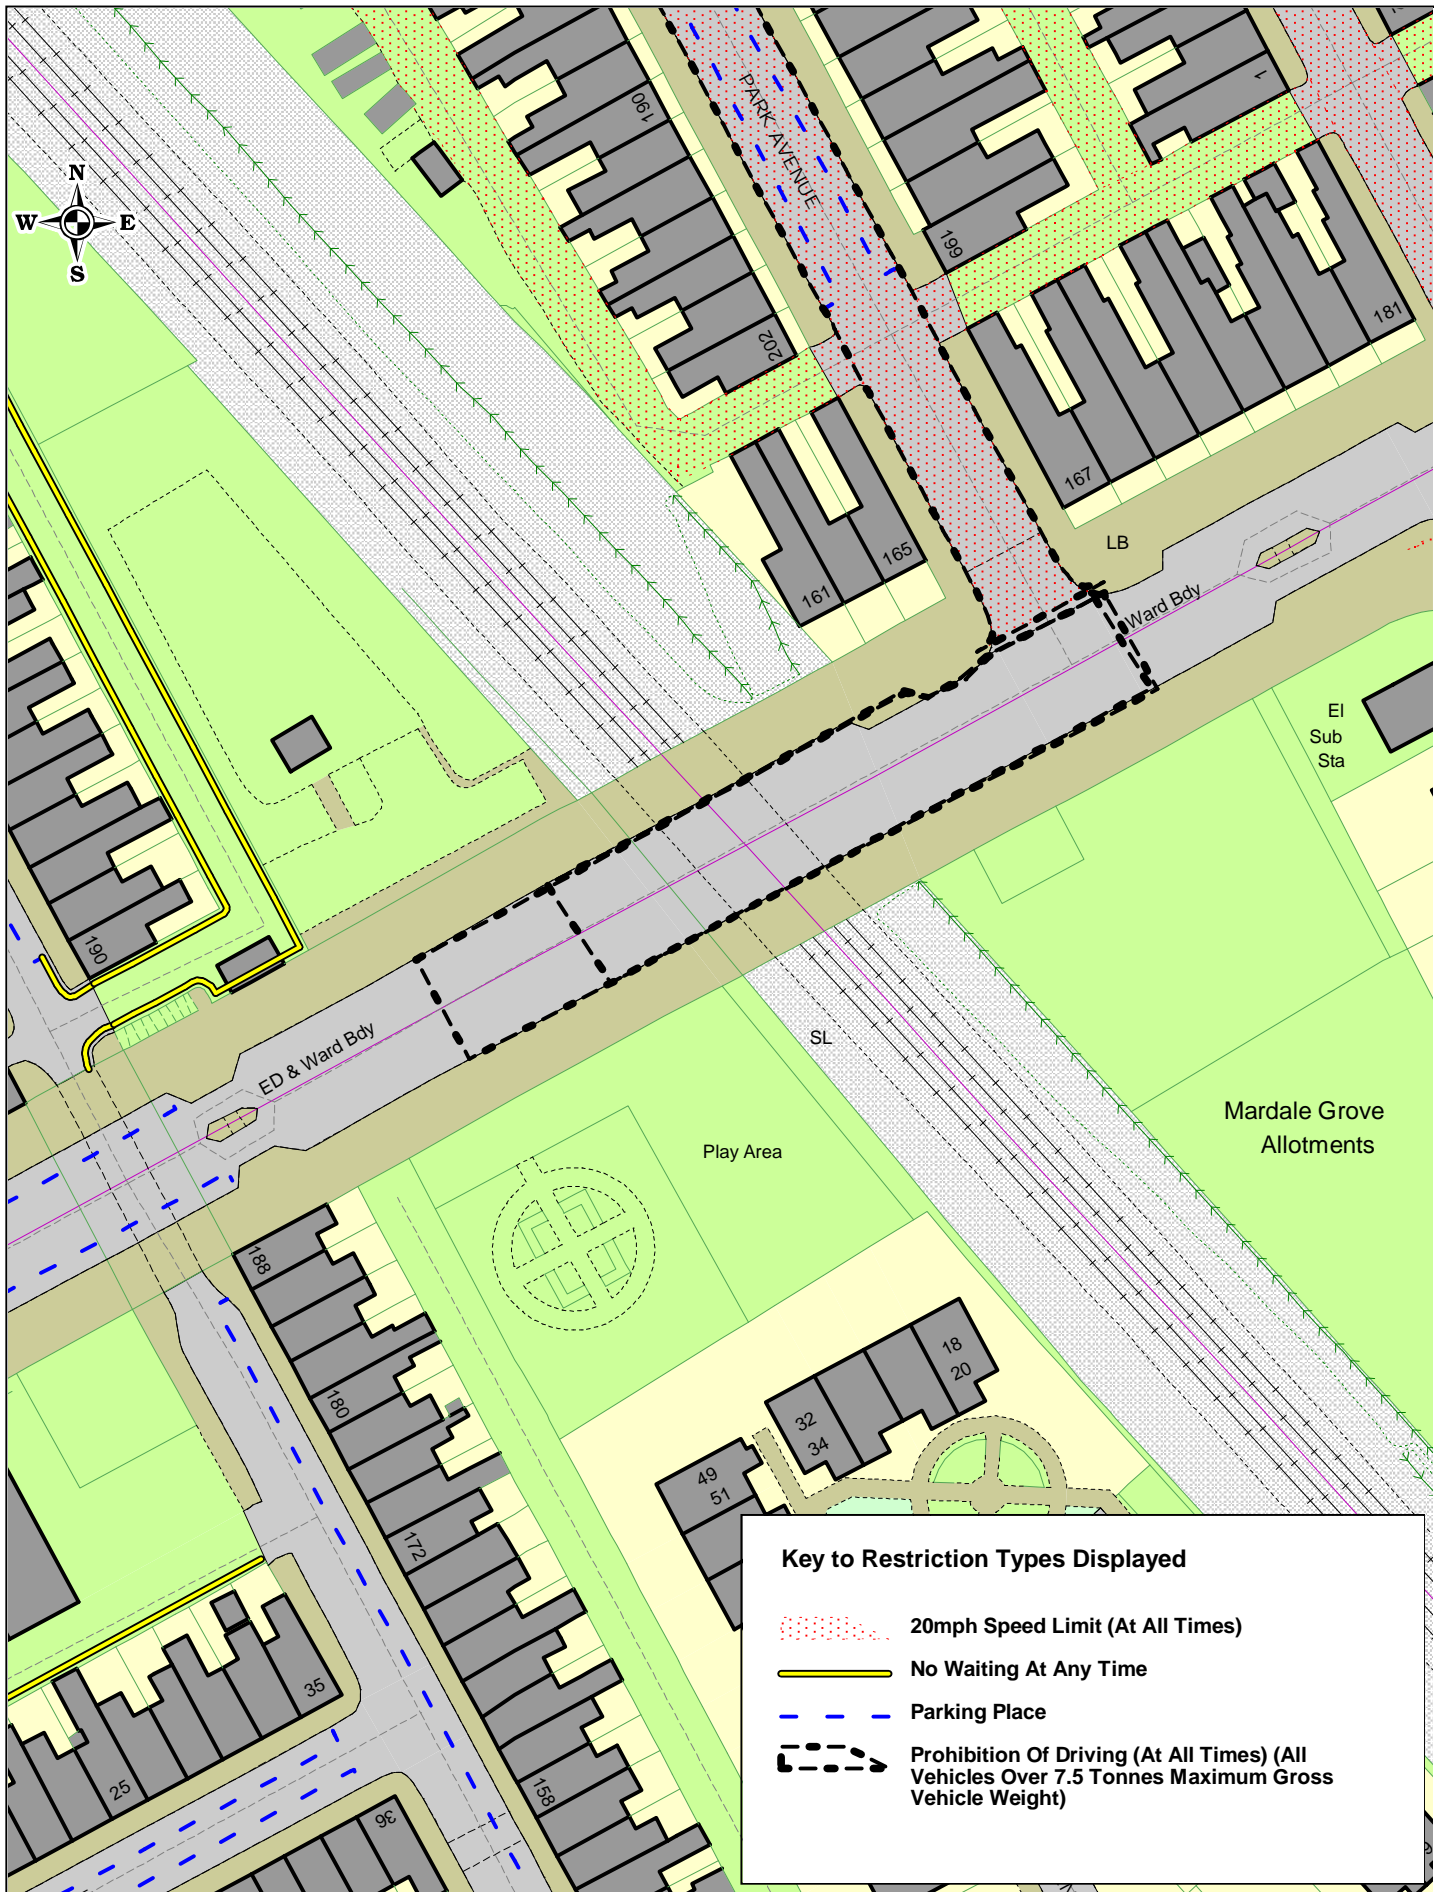

Key to Restriction Types Displayed

- 20mph Speed Limit (At All Times)
- No Waiting At Any Time
- Parking Place
- Prohibition Of Driving (At All Times) (All Vehicles Over 7.5 Tonnes Maximum Gross Vehicle Weight)