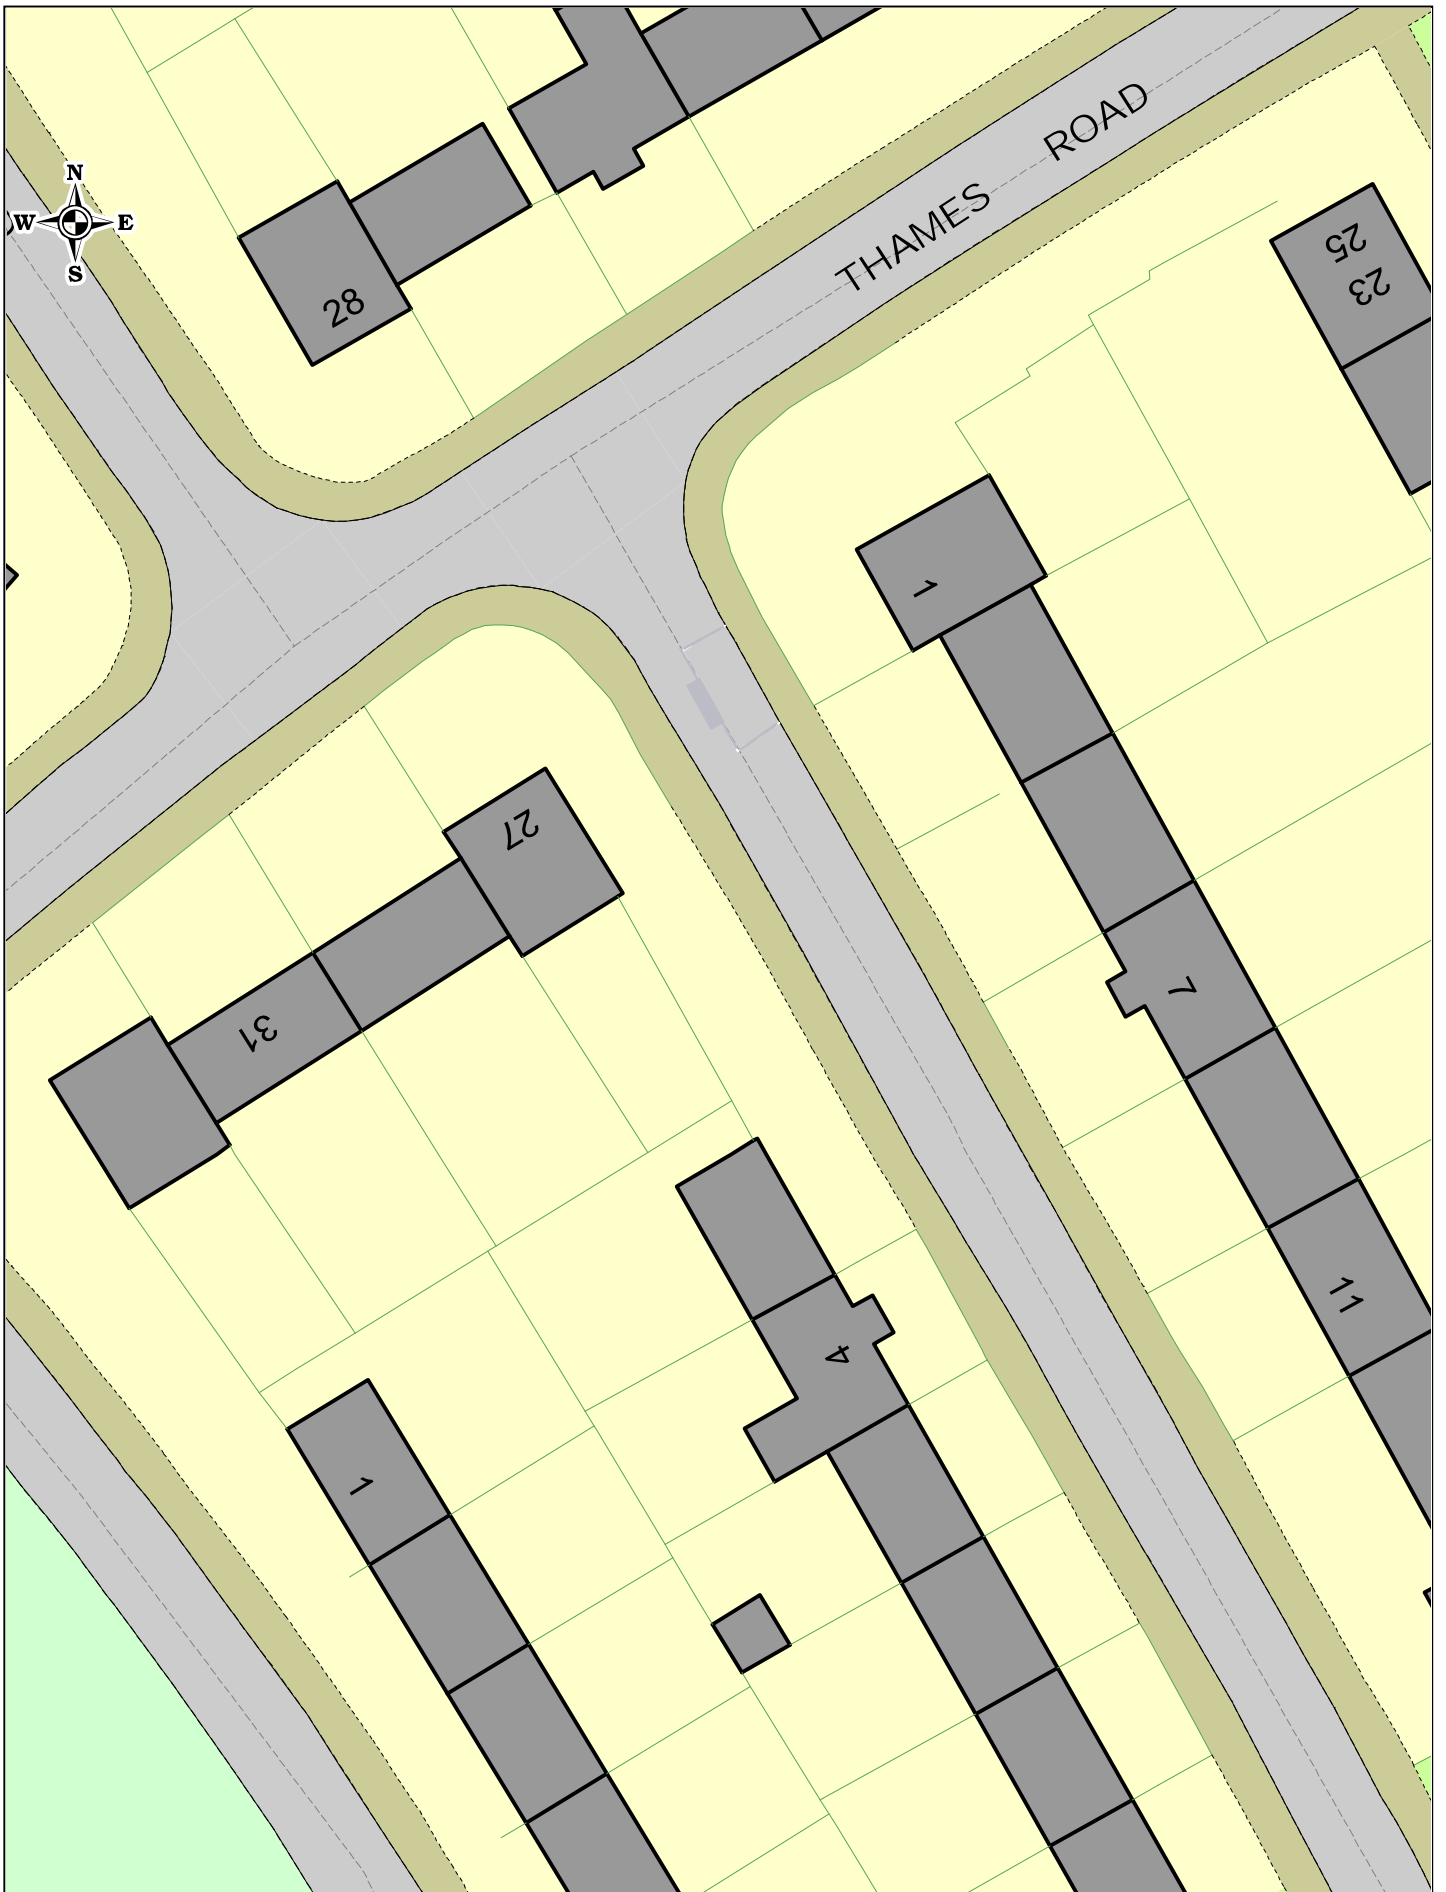

1 Tyne Road Barrow Existing

SCALE	1 : 400
DATE	09/11/2021
DRAWING NO.	
DRAWN BY	
© Crown copyright. All rights reserved Cumbria County Council Licence No. 100019596 2011	

1 Tyne Road Barrow Proposed

SCALE	1 : 400
DATE	09/11/2021
DRAWING NO.	
DRAWN BY	
© Crown copyright. All rights reserved Cumbria County Council Licence No. 100019596 2011	