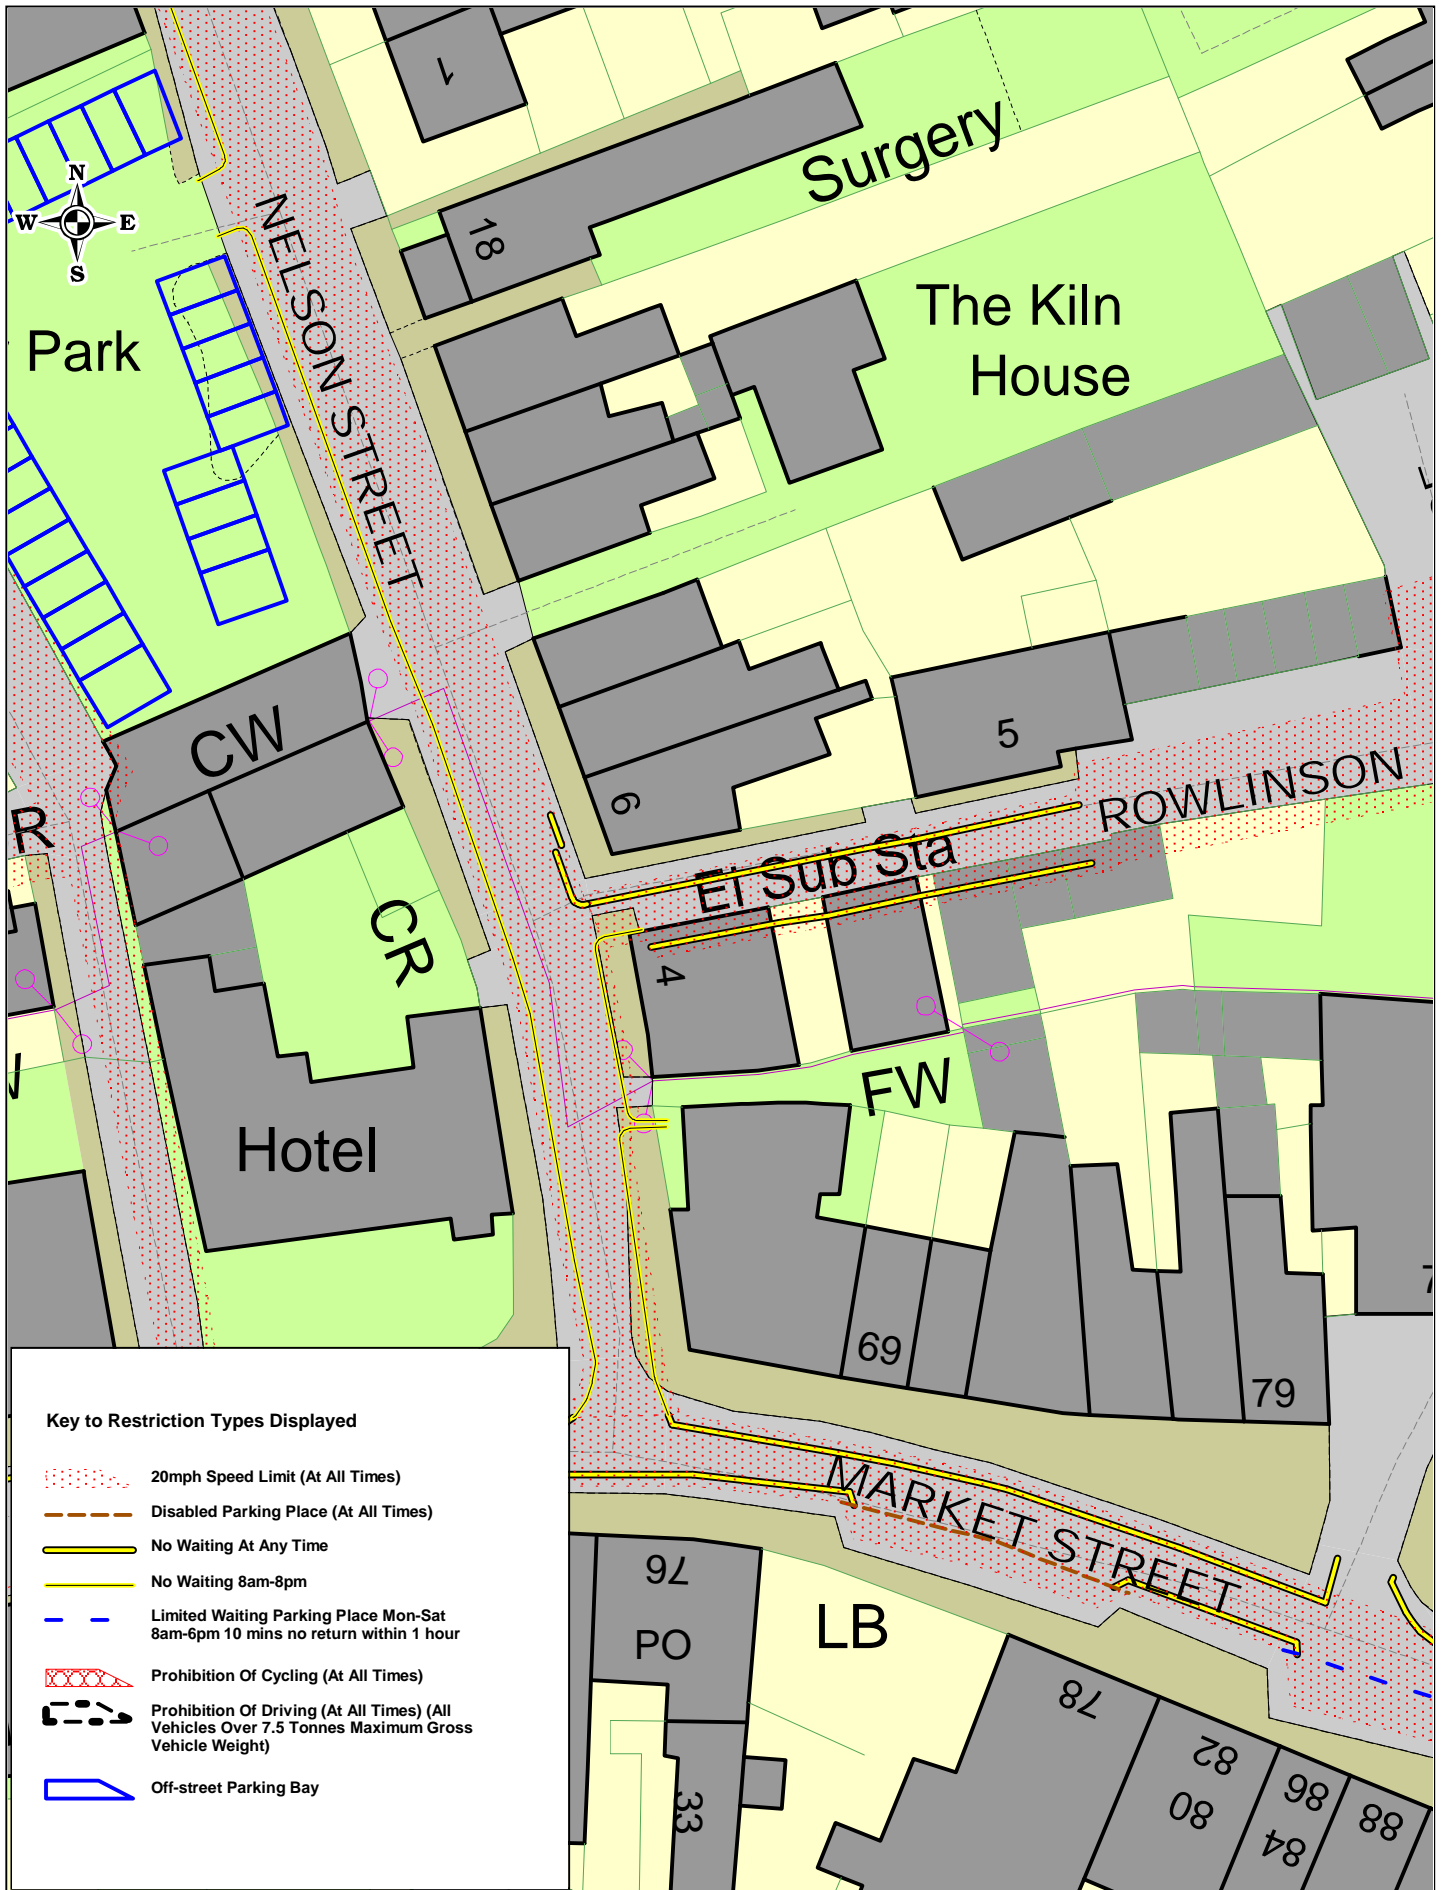

Key to Restriction Types Displayed

- 20mph Speed Limit (At All Times)
- Disabled Parking Place (At All Times)
- No Waiting At Any Time
- No Waiting 8am-8pm
- Limited Waiting Parking Place Mon-Sat
  8am-6pm 10 mins no return within 1 hour
- Prohibition Of Cycling (At All Times)
- Prohibition Of Driving (At All Times) (All
  Vehicles Over 7.5 Tonnes Maximum Gross
  Vehicle Weight)
- Off-street Parking Bay