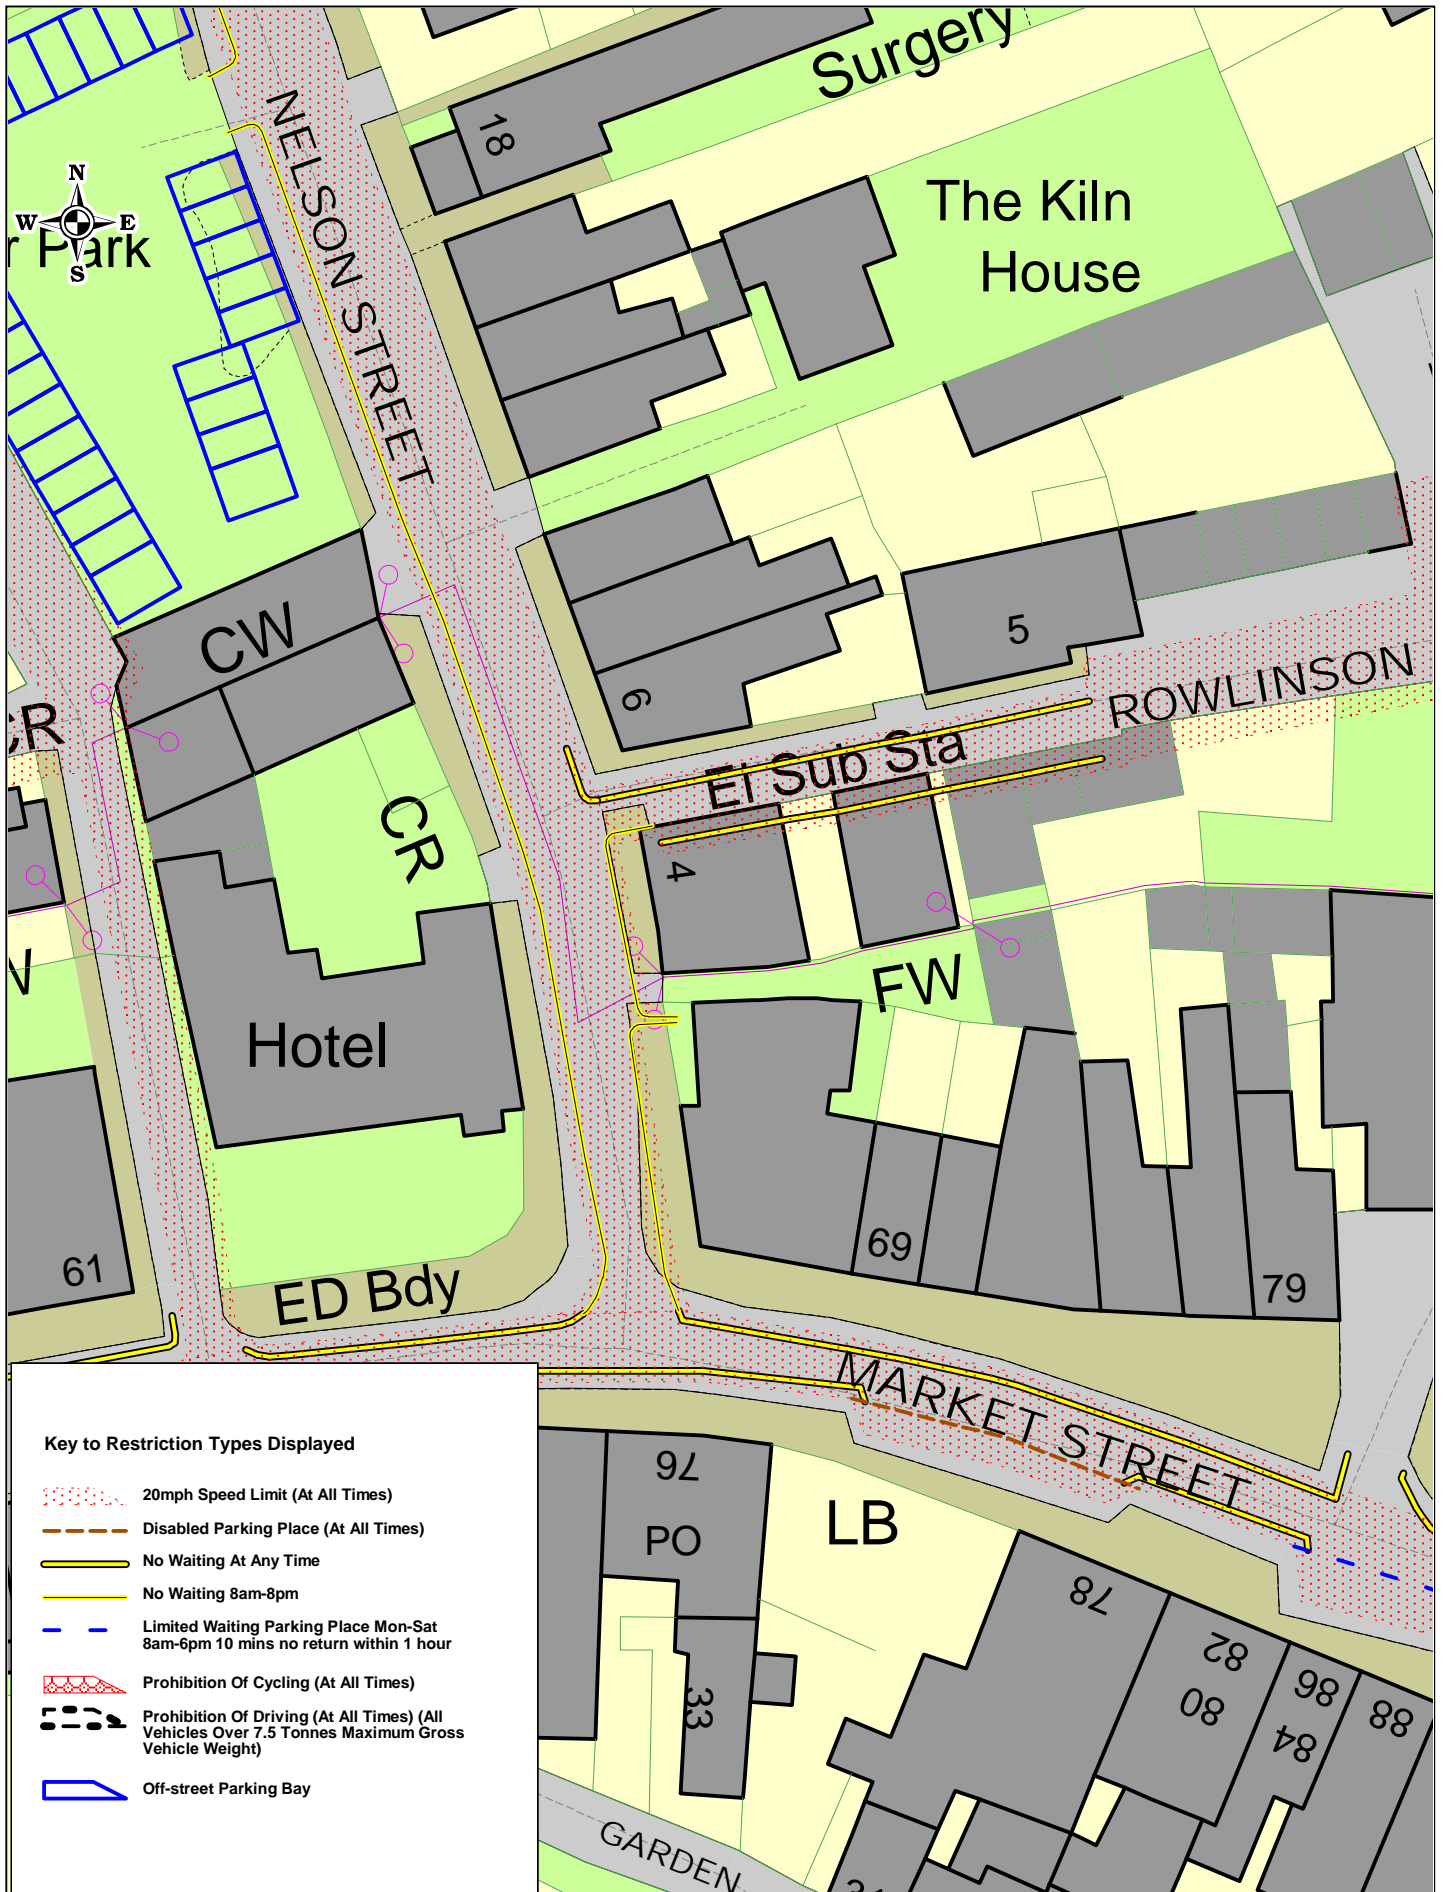

Nelson Street Dalton Existing

SCALE	1 : 500
DATE	22/11/2021
DRAWING NO.	
DRAWN BY	
© Crown copyright. All rights reserved Cumbria County Council Licence No. 100019596 2011